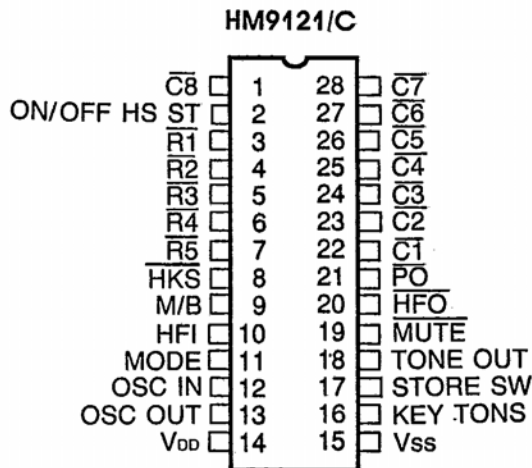

HM9121/C TONE/PULSE SWITCHABLE & 20 MEMORIES DIALER WITH HANDFREE CONTROL & PAGE FUNCTION

Features

- 20 numbers x 16 digits repertory memory.
- Provides HANDFREE control circuit to implement ON Hook dialing or speak phone control function
- Provides PAGE key for selecting 20 memories by 10 memories key.
- 10pps/20pps/TONE selectable by MODE pin.
- M/B pin selectable type.

| | M/B | Flash | M/B rate |
|---------|-----------------|-------|----------|
| HM9121 | V _{SS} | 600ms | 40 : 60 |
| | V _{DD} | 100ms | 33 : 66 |
| HM9121C | V _{SS} | 100ms | 40 : 60 |
| | V _{DD} | 600ms | 33 : 66 |

Pin Assignment

Keyboard Scheme

| | C1 | C2 | C3 | C4 | C5 | C6 | C7 | C8 |
|----|----|------|----|-------|----------------|-----------------|-----------------|-----------------|
| R0 | | PAGE | CD | P→T | M ₁ | M ₆ | M ₁₁ | M ₁₆ |
| R1 | 1 | 2 | 3 | FLASH | M ₂ | M ₇ | M ₁₂ | M ₁₇ |
| R2 | 4 | 5 | 6 | | M ₃ | M ₈ | M ₁₃ | M ₁₈ |
| R3 | 7 | 8 | 9 | STORE | M ₄ | M ₉ | M ₁₄ | M ₁₉ |
| R4 | * | 0 | # | RD/P | M ₅ | M ₁₀ | M ₁₅ | M ₂₀ |

CD: Call Disconnect.