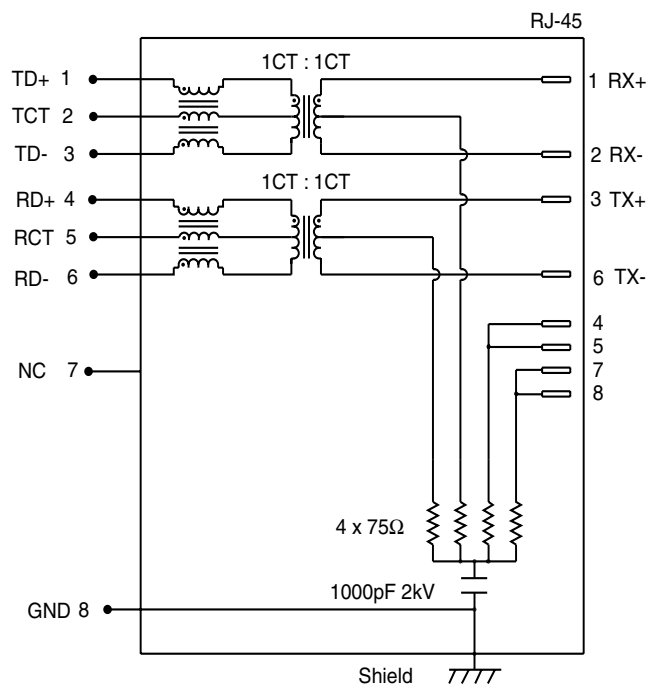

INTEGRATED CONNECTOR MODULES

10/100Base-TX MagJack® 2 x 8

0811-2X8R-19

- 16-port shielded RJ-45 connector with integrated 10/100 magnetics
- Compatible with a variety of 10/100 transceiver ICs
- Operating temperature 0° to +70° C
- Storage temperature -40° to +85° C
- Complies with IEEE standards and all 10/100 Ethernet specifications including 350µH with 8mA DC bias
- Highly integrated design conserves valuable board space
- Minimum interwinding breakdown voltage of 1500 Vrms
- Adaptable, modular design provides higher reliability

SCHEMATIC

0811-2X8R-19

0811-2X8R-19

MECHANICAL

0811-2X8R-19

Notes

Plastic Housing	Thermoplastic, flammability rating UL 94V-0
Contacts	50 micro-inch hard gold plating
Pins	Tin-coated copper wire, DIA 0.018" [0.46]
Solderability	Per MIL Std. 202, Method 208
Metal Shield	Nickel plated copper alloy (all ground leads are solder dipped)

1. Jack cavity conforms to FCC rules and regulations, part 68, subpart F.

INTEGRATED CONNECTOR MODULES

10/100Base-TX MagJack® 2 x 8

0811-2X8R-19

PAD LAYOUT

0811-2X8R-19

Packing Quantity

10 pieces finished goods per tray
 7 trays per carton box for a total of
 70 pieces of finished goods