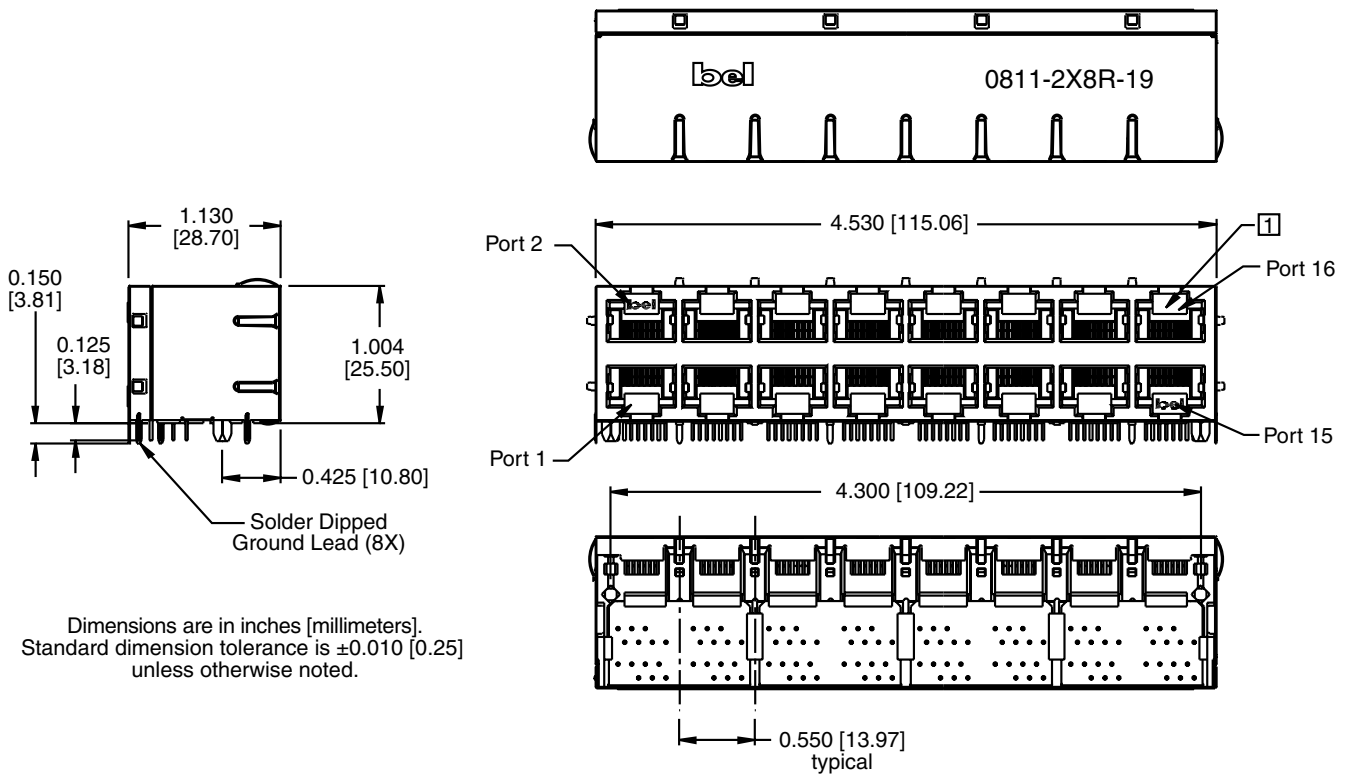

SCHEMATIC

0811-2X8R-19

0811-2X8R-19

MECHANICAL

0811-2X8R-19

Notes

Plastic Housing	Thermoplastic, flammability rating UL 94V-0
Contacts	50 micro-inch hard gold plating
Pins	Tin-coated copper wire, DIA 0.018" [0.46]
Solderability	Per MIL Std. 202, Method 208
Metal Shield	Nickel plated copper alloy (all ground leads are solder dipped)

1. Jack cavity conforms to FCC rules and regulations, part 68, subpart F.

INTEGRATED CONNECTOR MODULES

10/100Base-TX MagJack® 2 x 8

0811-2X8R-19

PAD LAYOUT

0811-2X8R-19

Packing Quantity

10 pieces finished goods per tray
 7 trays per carton box for a total of
 70 pieces of finished goods