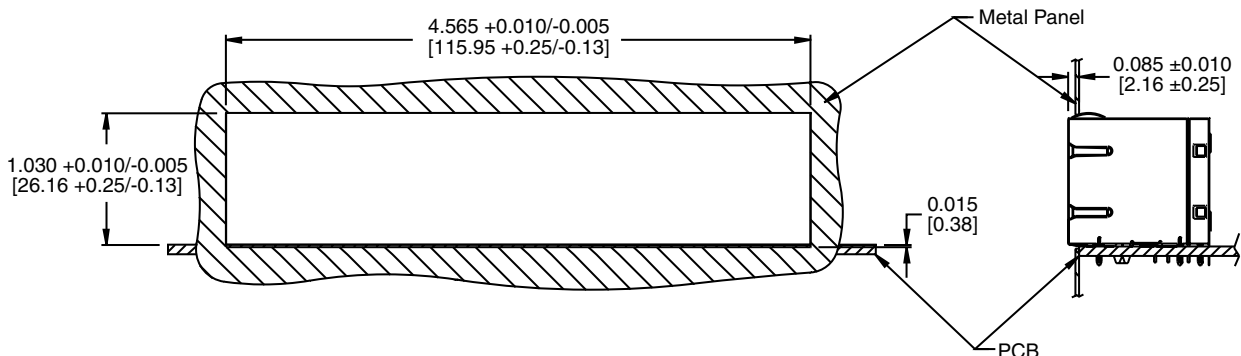

Suggested Panel Opening

©2004 Bel Fuse Inc. Specifications subject to change without notice. 03.04

CORPORATE

Bel Fuse Inc.
206 Van Vorst Street
Jersey City, NJ 07302
Tel 201-432-0463
Fax 201-432-9542
www.belfuse.com

FAR EAST

Bel Fuse Ltd.
8F / 8 Luk Hop Street
San Po Kong
Kowloon, Hong Kong
Tel 852-2328-5515
Fax 852-2352-3706
www.belfuse.com

EUROPE

Bel Fuse Europe Ltd.
Preston Technology Management Centre
Marsh Lane, Suite G7, Preston
Lancashire, PR1 8UD, U.K.
Tel 44-1772-556601
Fax 44-1772-888366
www.belfuse.com