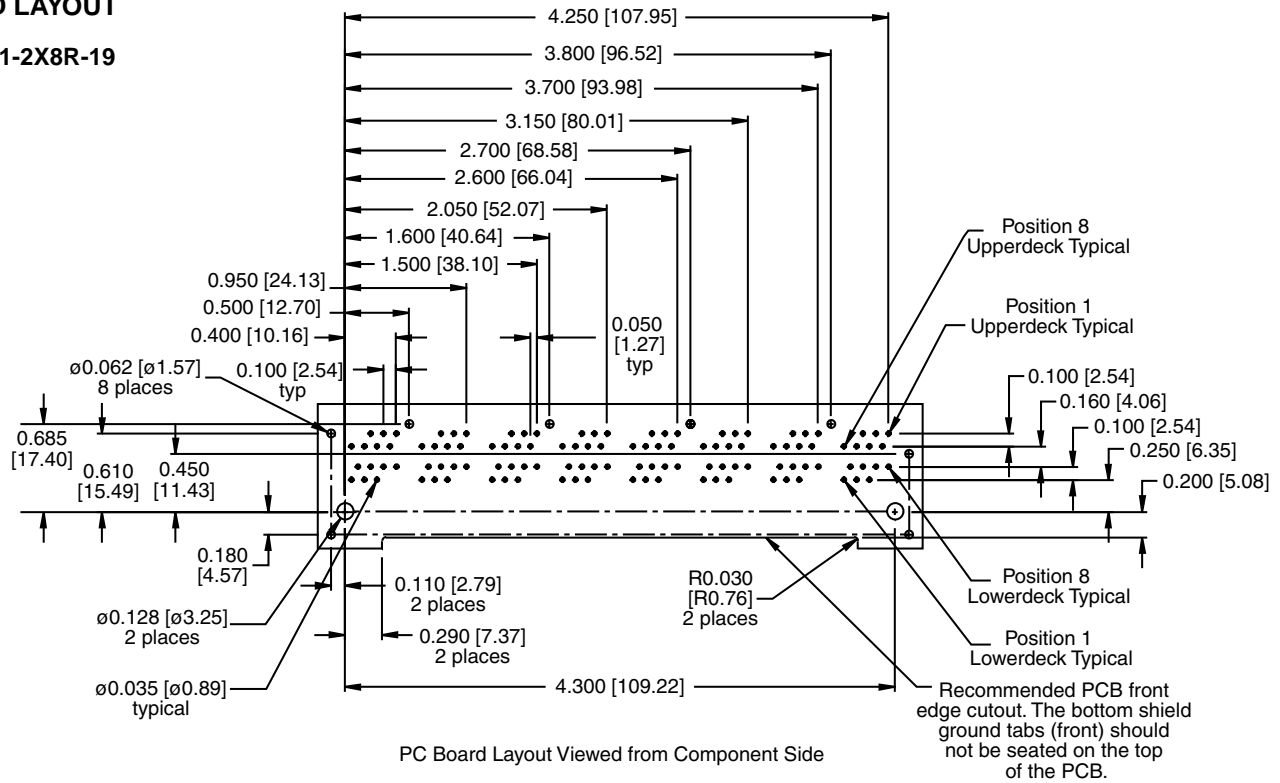

SCHEMATIC

0811-2X8R-19

0811-2X8R-19

MECHANICAL

0811-2X8R-19

Notes

Plastic Housing	Thermoplastic, flammability rating UL 94V-0
Contacts	50 micro-inch hard gold plating
Pins	Tin-coated copper wire, DIA 0.018" [0.46]
Solderability	Per MIL Std. 202, Method 208
Metal Shield	Nickel plated copper alloy (all ground leads are solder dipped)

1. Jack cavity conforms to FCC rules and regulations, part 68, subpart F.

INTEGRATED CONNECTOR MODULES

10/100Base-TX MagJack® 2 x 8

0811-2X8R-19

PAD LAYOUT

0811-2X8R-19

Packing Quantity

10 pieces finished goods per tray
 7 trays per carton box for a total of
 70 pieces of finished goods

Suggested Panel Opening

©2004 Bel Fuse Inc. Specifications subject to change without notice. 03.04

CORPORATE

Bel Fuse Inc.
 206 Van Vorst Street
 Jersey City, NJ 07302
 Tel 201-432-0463
 Fax 201-432-9542
 www.belfuse.com