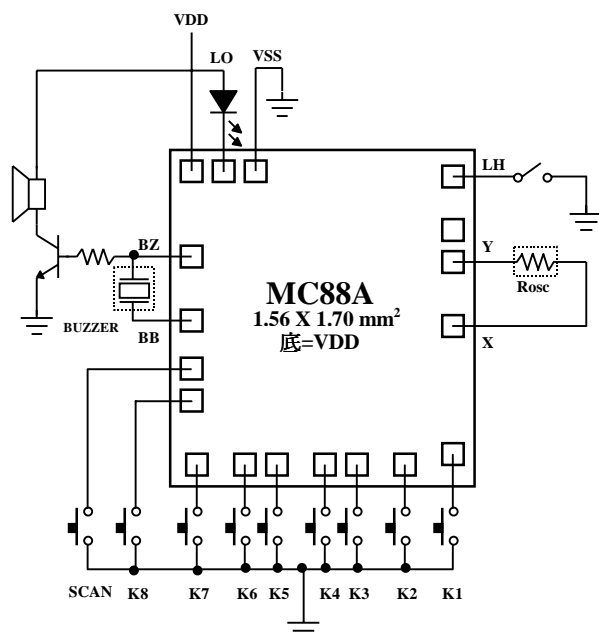

8 TUNES 8 KEY
WITH SCAN KEY

8 键 8 首 歌 IC

MELODY	
MC88A	

FEATURES 功能叙述

- SCAN KEY: Scan from K1~K8.
- Direct drive speaker and buzzer.

KEY	MC88A
K1	WEDDING MARCH
K2	HAPPY BIRTHDAY
K3	JINGLE BELL 1
K4	JINGLE BELL 2
K5	LONDON BRIDGE
K6	CHILDREN SONG 1
K7	CHILDREN SONG 2
K8	CHILDREN SONG 3
K9	SCAN

APPLICATION 产品应用

- Toys, Key chain etc.

ELECTRICAL CHARACTERISTICS 电气规格

(@V_{DD}=3V unless otherwise specified)

Characteristics	Sym.	Min.	Typ.	Max.	Unit	REMARKS
工作电压 Operating Voltage	V _{DD}	—	3	3.5	V	
工作电流 Operating Current	I _{OP}	—	0.1	0.5	mA	No load
静态电流 Quiescent Current	I _{SB}	—	1	5	μ A	
推动电流 BZ Driving Current	I _O	1	—	—	mA	@ V _{DS} =1V
推动电流 LO Driving Current	I _{OL}	6	—	—	mA	@ V _{DS} =1.2V
振荡频率 Oscillator Frequency	F _{OSC}	—	50	—	KHz	External ± 30%, Rosc=390K Ω
工作温度 Operating Temperature	Temp.	0	25	60	°C	

APPLICATION DIAGRAM 参考电路图

*All specs and applications shown above subject to change without prior notice.

(以上电路及规格仅供参考,本公司得径行修正)