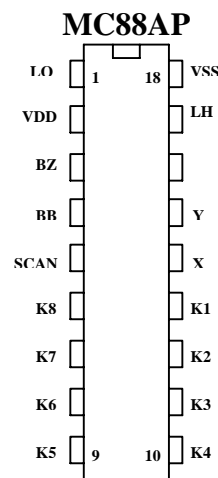

8 TUNES 8 KEY
WITH SCAN KEY

8 键 8 首 歌 IC

MELODY	
MC88A	

FEATURES 功能叙述

- SCAN KEY: Scan from K1~K8.
- Direct drive speaker and buzzer.

KEY	MC88A
K1	WEDDING MARCH
K2	HAPPY BIRTHDAY
K3	JINGLE BELL 1
K4	JINGLE BELL 2
K5	LONDON BRIDGE
K6	CHILDREN SONG 1
K7	CHILDREN SONG 2
K8	CHILDREN SONG 3
K9	SCAN

APPLICATION DIAGRAM 参考电路图

*All specs and applications shown above subject to change without prior notice.

(以上电路及规格仅供参考,本公司得径行修正)