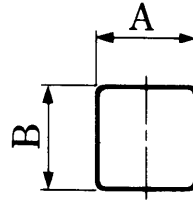

### ■ DUST COVERS FOR MODULAR CONNECTORS

● TM-※-DC※

No. of contacts	HRS No.	Part No.	A	B	C	Cover color
4	CL222-1364-6	TM-4-DC1	9	11	8.5	Dark grey
6	CL222-0135-3	TM-6-DC	12	13	8.5	Natural
6	CL222-1052-3	TM-6-DC1	11	11	8.5	Dark grey
8	CL222-0276-5	TM-8-DC	15.6	13.9	6.5	Natural
8	CL222-2261-9	TM-8-DC1	13.2	11.2	6.5	Natural