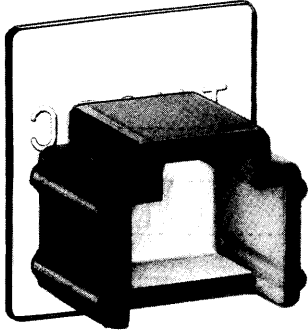

### ■ DUST COVERS FOR MODULAR CONNECTORS

● TM-※-DC※

No. of contacts	HRS No.	Part No.	A	B	C	Cover color
4	CL222-1364-6	TM-4-DC1	9	11	8.5	Dark grey
6	CL222-0135-3	TM-6-DC	12	13	8.5	Natural
6	CL222-1052-3	TM-6-DC1	11	11	8.5	Dark grey
8	CL222-0276-5	TM-8-DC	15.6	13.9	6.5	Natural
8	CL222-2261-9	TM-8-DC1	13.2	11.2	6.5	Natural