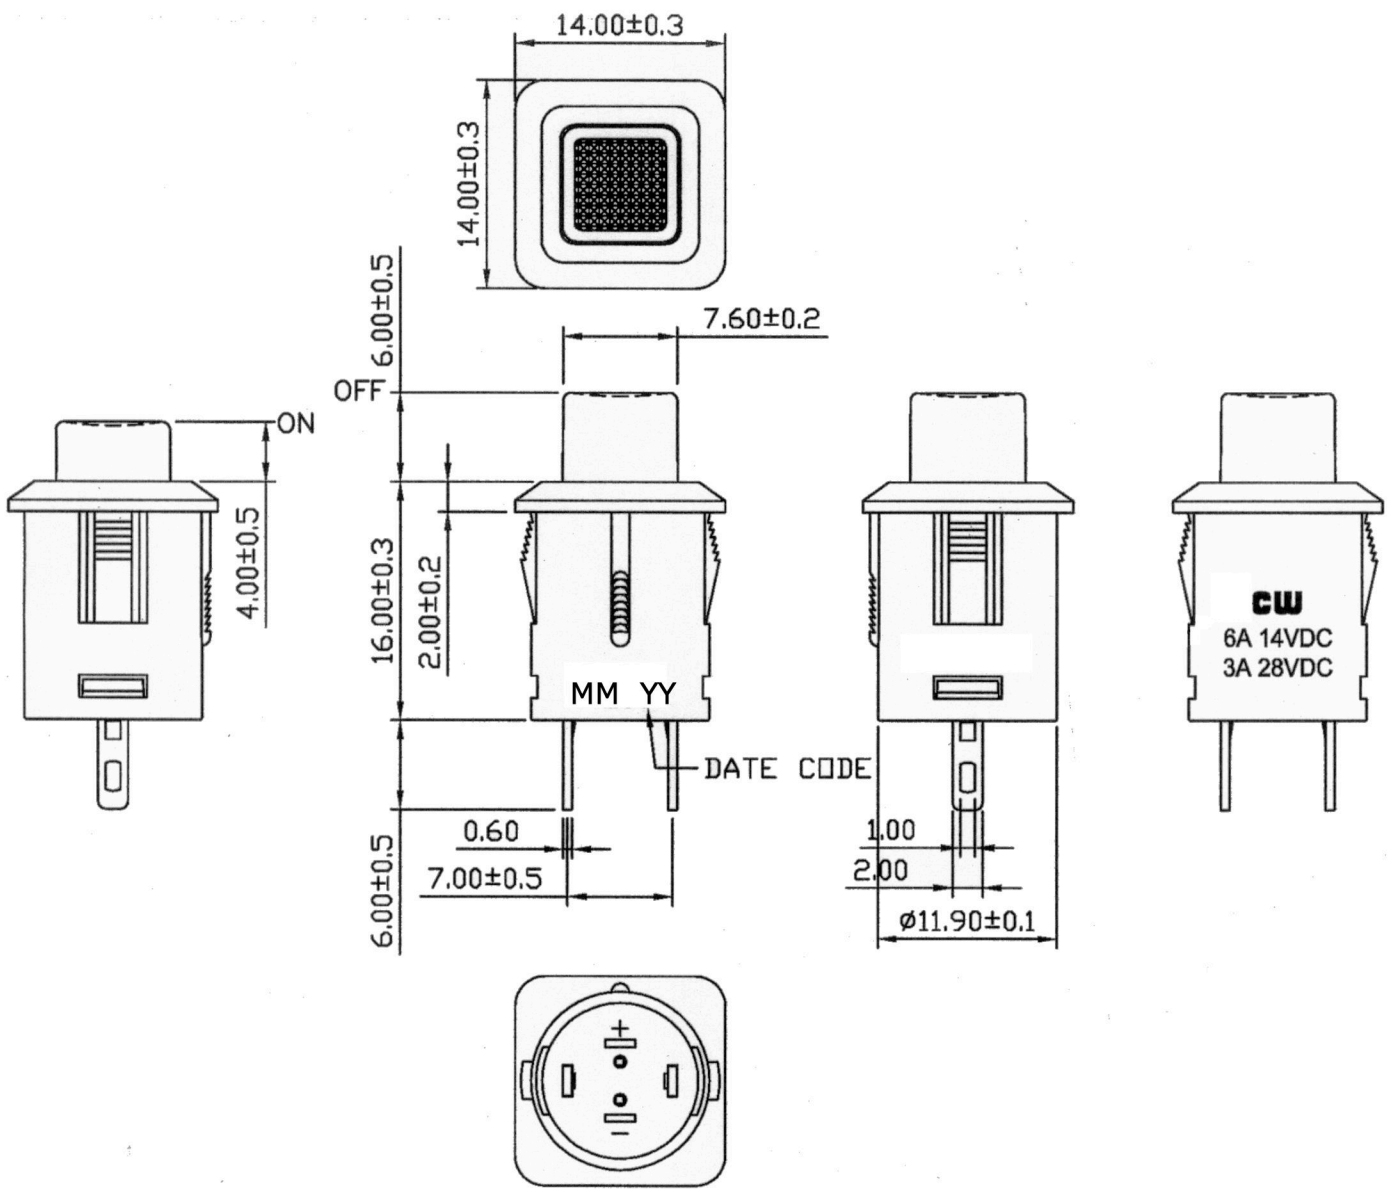

Rating	6A 14V DC, 3A 28V DC		
Contact Resistance	50m ohm max.		
Insulation Resistance	DC 500V 100M ohm min.		
Dielectric Strength	AC 1500V 1 minute		
Operating Temperature	- 0° C ~ 55° C		

BASE COLOR: Black
 BUTTON COLOR: Black

Cut-Out 0.7 ~ 3.0 mm thk.

RoHS Compliant

 Southampton, Pa. 18966 Tel 215.355.7080/www.cwind.com	Date Drawn: 12/24/09	Rev. 0	Unit: mm	Checked By: G. Guld
	Title: PUSH BUTTON SWITCH		CW P/N: GPB554B05BB	