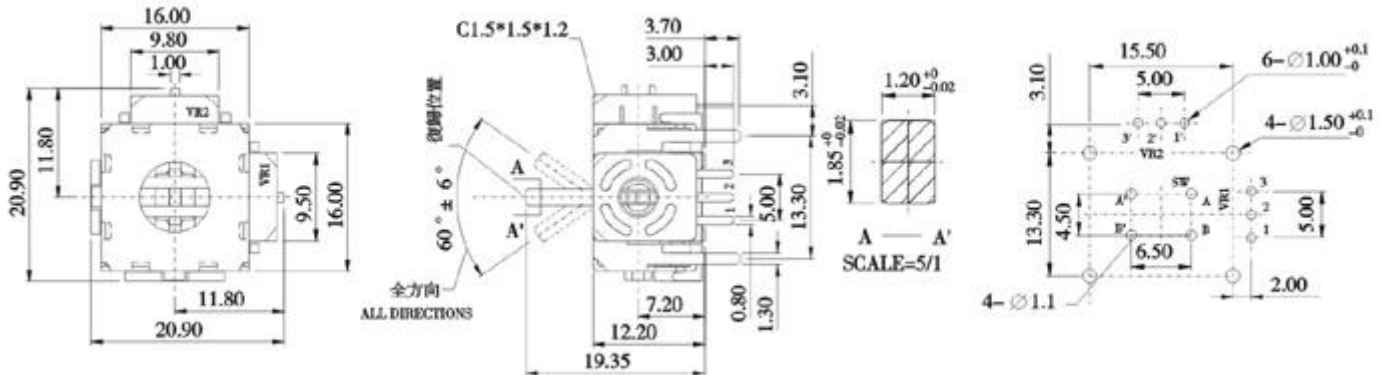

Model(型號): **RKJXK12005**

▶ Download PDF file

Features:(特點):

Compact design with a good space factor.
Available in a wide variety of type including standard type and lever reset type.
Constructed integral with tact switch for selection ,thus contributing to improvement in the operability of sets.

Applications(作用):

Controller for remote control of audio equipment , CD-L , VCD , TV ,car navigation system, and for game , etc .

Dimensions(規格圖):

Specifications(規格)

Electrical Characteristics [電氣性能]

Total resistance [全阻抗值]	10KΩ , 50K Ω , 100KΩ
Total resistance tolerance [全阻抗值容許差]	±30%
Ratings power(w) [額定功率]	0.0125W, Switch 5V DC
Resistance taper [阻抗變化特性]	B
Residual resistance [殘留阻值]	全阻值3%Ω Max.
Sliding noise [滑動雜音]	300mV Max
Insulation resistance [絕緣阻抗]	100MΩ Min. at DC 250V. Switch 10MΩ Min. DC 10V
Withstanding voltage [耐電壓]	1 minute at AC 250V
Max. operating voltage [最高使用電壓]	AC 50V