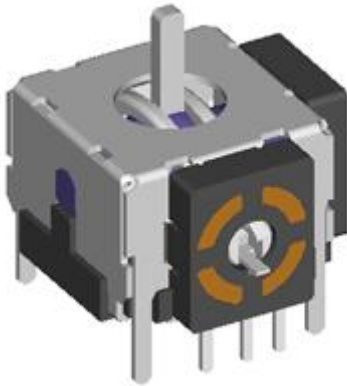

Model(型號): **RKJXK12005**

▶ Download PDF file

Features:(特點):

Compact design with a good space factor.
Available in a wide variety of type including standard type and lever reset type.
Constructed integral with tact switch for selection ,thus contributing to improvement in the operability of sets.

Applications(作用):

Controller for remote control of audio equipment , CD-L , VCD , TV ,car navigation system, and for game , etc .

Dimensions(規格圖):

Specifications(規格)

Electrical Characteristics [電氣性能]

Total resistance [全阻抗值]	10KΩ , 50K Ω , 100KΩ
Total resistance tolerance [全阻抗值容許差]	±30%
Ratings power(w) [額定功率]	0.0125W, Switch 5V DC
Resistance taper [阻抗變化特性]	B
Residual resistance [殘留阻值]	全阻值3%Ω Max.
Sliding noise [滑動雜音]	300mV Max
Insulation resistance [絕緣阻抗]	100MΩ Min. at DC 250V. Switch 10MΩ Min. DC 10V
Withstanding voltage [耐電壓]	1 minute at AC 250V
Max. operating voltage [最高使用電壓]	AC 50V