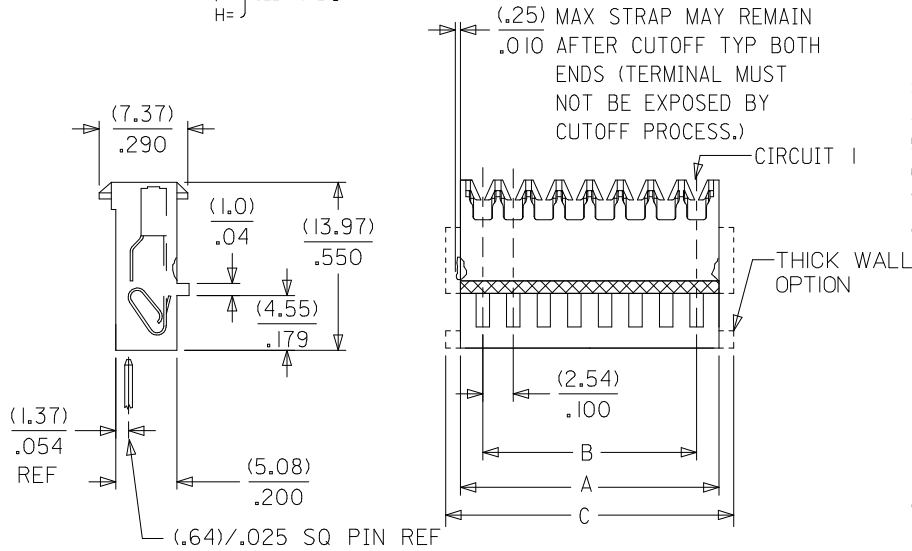

1. MATERIAL: UNFILLED NYLON, UL94V-2, MOLDED MATERIAL (CLEAR)
2. FINISH:
   - (102) OVERALL TIN: (0.00508)/.000200 MIN OVER (0.00254)/.000100 MIN COPPER.
   - (208) SELECT GOLD: (0.00038)/.000015 MIN, * SELECT TIN: (0.00254)/.000100 MIN, OVERALL NICKEL UNDERPLATE: (0.00127)/.000050 MIN.
   - (228) SELECT GOLD: (0.00076)/.000030 MIN, * SELECT TIN: (0.00254)/.000100 MIN, OVERALL NICKEL UNDERPLATE: (0.00127)/.000050 MIN.
   - (501) OVERALL GOLD: (0.00051)/.000020 MIN OVER (0.00076)/.000030 MIN NICKEL
   - (502) OVERALL GOLD: (0.00051)/.000020 MIN OVER (0.00127)/.000050 MIN NICKEL.
   - (503) OVERALL GOLD: (0.00076)/.000030 MIN OVER (0.00127)/.000050 MIN NICKEL.
   - (P909) OVERALL TIN: (0.00254)/.000100 MIN. *THE PRIMARY SHIPPING CARTON WILL BE LABELED COMPLIANT TO RoHS DIRECTIVE 2002/95/EC AND ELV ANNEX II OF DIRECTIVE 2000/53/EC*. CARTONS WITHOUT THIS LABEL MAY CONTAIN PRODUCT WITH TIN/LEAD PLATINGS.
3. PRODUCT SPECIFICATION: PS-7720-001
4. PACKAGING: BULK PK-7720-001 SEE CHART
5. THESE HOUSINGS ARE FOR USE WITH SINGLE 22 AWG WIRE TERMINATION ONLY
6. COLOR STRIPE TO RUN LENGTH OF RIB AS SHOWN (SEE CHART FOR COLOR)
7. SEE APPLICATION SPEC SMES-7720-0002 FOR ADDITIONAL INFORMATION.
8. WIRE SPECIFICATIONS: SEE SMES-7720-0002 (INSUL. DIA (1.52)/.060 MAX)
   - SLOT SIZE A FOR USE WITH: 26 AWG SOLID, STRANDED TINNED
   - SLOT SIZE H FOR USE WITH: 28 AWG SOLID, STRANDED TINNED, AND STRANDED TOPCOAT
   - SLOT SIZE F FOR USE WITH: 24 AWG SOLID, STRANDED TINNED, AND STRANDED TOPCOAT
   - SLOT SIZE E FOR USE WITH: 22 AWG STRANDED TINNED
9. THIS PART CONFORMS TO CLASS B REQUIREMENTS OF COSMETIC SPECIFICATION PS-45499-002.

NO OF CKTS	DIM A	DIM B	DIM C
2	(5.44) .214	(2.54) .100	(7.59) .299
3	(7.98) .314	(5.08) .200	(10.13) .399
4	(10.52) .414	(7.62) .300	(12.67) .499
5	(13.06) .514	(10.16) .400	(15.21) .599
6	(15.60) .614	(12.70) .500	(17.75) .699
7	(18.14) .714	(15.24) .600	(20.29) .799
8	(20.68) .814	(17.78) .700	(22.83) .899
9	(23.22) .914	(20.30) .800	(25.37) .999
10	(25.76) 1.014	(22.86) .900	(27.91) 1.099
11	(28.30) 1.114	(25.40) 1.000	(30.45) 1.199
12	(30.84) 1.214	(27.94) 1.100	(32.99) 1.299
13	(33.38) 1.314	(30.48) 1.200	(35.53) 1.399
14	(35.92) 1.414	(33.02) 1.300	(38.07) 1.499
15	(38.46) 1.514	(35.56) 1.400	(40.61) 1.599
16	(41.00) 1.614	(38.10) 1.500	(43.15) 1.699
17	(43.54) 1.714	(40.64) 1.600	(45.69) 1.799
18	(46.08) 1.814	(43.18) 1.700	(48.23) 1.899
19	(48.62) 1.914	(45.72) 1.800	(50.77) 1.999
20	(51.16) 2.014	(48.26) 1.900	(53.31) 2.099
21	(53.70) 2.114	(50.80) 2.000	(55.85) 2.199
22	(56.24) 2.214	(53.34) 2.100	(58.39) 2.299
23	(58.78) 2.314	(55.88) 2.200	(60.93) 2.399
24	(61.32) 2.414	(58.42) 2.300	(63.47) 2.499
25	(63.86) 2.514	(60.96) 2.400	(66.01) 2.599
26	(66.40) 2.614	(63.50) 2.500	(68.55) 2.699
27	(68.94) 2.714	(66.04) 2.600	(71.09) 2.799
28	(71.48) 2.814	(68.58) 2.700	(73.63) 2.899

CORRECT HSG. NO.'S EC NO: UCP2009-2291 DRWN:MKIPPER 2009/04/16 CHKD:SSOUSEK 2009/04/17 APPR:FSM:TH 2009/04/17	QUALITY SYMBOLS ▽=0 ◁=0	DESCRIPTION REV	BA

GENERAL TOLERANCES (UNLESS SPECIFIED)		
	mm	INCH
4 PLACES	± .005	± .0002
3 PLACES	± .005	± .0002
2 PLACES	± .005	± .0002
1 PLACE	± .005	± .0002
ANGULAR ±1/2°		
DRAFT WHERE APPLICABLE MUST REMAIN WITHIN DIMENSIONS		

DIMENSION STYLE	
MM/IN	
DRAWN BY	DATE
SAMIEC	2004/04/13
CHECKED BY	DATE
SAMIEC	2004/04/13
APPROVED BY	DATE
MARGULIS	2004/04/13
MATERIAL NO.	DOCUMENT NO.
SEE CHART	SD-7720-001

SCALE	DESIGN UNITS	THIRD ANGLE PROJECTION
---	INCH	
TITLE		
KK 100 IDT CONNECTOR ASSEMBLY		
MOLEX INCORPORATED		
SHEET NO.		1 OF *