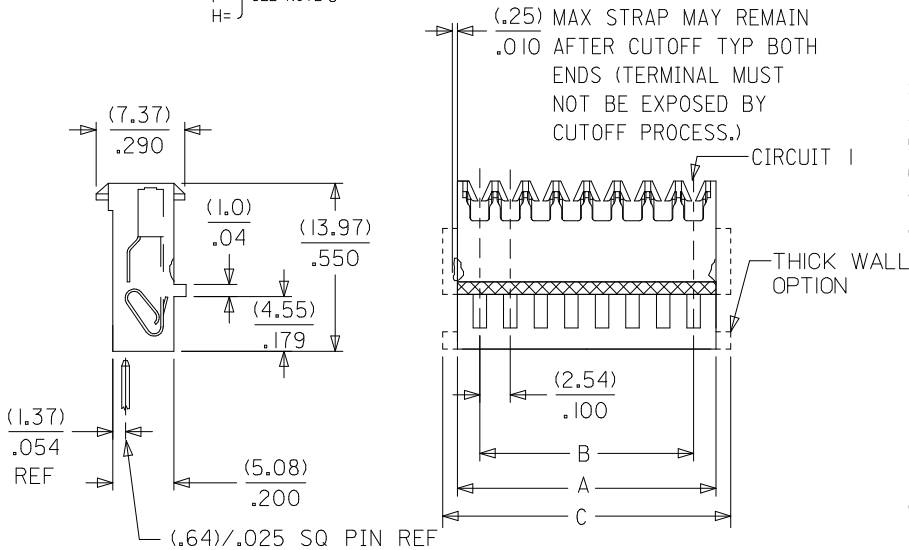

ENGINEERING NUMBERING SYSTEM
SEE SHEET 17 FOR PARTS WITH VOIDS

HOUSING TYPE	VOID TYPE	VOID LOCATION	TERMINAL	PLATING
A=7720-AN B=7720-BN C=7720-CN D=7720-DN E=7720-EN F=7720-FN WA=7720-WAN WB=7720-WBN WC=7720-WCN WD=7720-WDN WE=7720-WEN WF=7720-WFN	A=TERMINAL AND MOLDED IN B=MOLDED IN ONLY BLANK = NONE	NUMBER = CIRCUIT VOIDED MULTIPLE VOIDS START WITH 51 BLANK = NONE	A=7691 B=41138 C=41512	

SEE NOTE 5

NO. OF CKTS

SLOT I.D.

A= }
F= } SEE NOTE 8
H= }

NOTES

1. MATERIAL: UNFILLED NYLON, UL94V-2, MOLDED MATERIAL (CLEAR)
2. FINISH:
   - (102) OVERALL TIN: (0.00508)/.000200 MIN OVER (0.00254)/.000100 MIN COPPER.
   - (208) SELECT GOLD: (0.00038)/.000015 MIN, * SELECT TIN: (0.00254)/.000100 MIN, OVERALL NICKEL UNDERPLATE: (0.00127)/.000050 MIN.
   - (228) SELECT GOLD: (0.00076)/.000030 MIN, * SELECT TIN: (0.00254)/.000100 MIN, OVERALL NICKEL UNDERPLATE: (0.00127)/.000050 MIN.
   - (501) OVERALL GOLD: (0.00051)/.000020 MIN OVER (0.00076)/.000030 MIN NICKEL
   - (502) OVERALL GOLD: (0.00051)/.000020 MIN OVER (0.00127)/.000050 MIN NICKEL.
   - (503) OVERALL GOLD: (0.00076)/.000030 MIN OVER (0.00127)/.000050 MIN NICKEL.
   - (P909) OVERALL TIN: (0.00254)/.000100 MIN. *THE PRIMARY SHIPPING CARTON WILL BE LABELED COMPLIANT TO RoHS DIRECTIVE 2002/95/EC AND ELV ANNEX II OF DIRECTIVE 2000/53/EC*. CARTONS WITHOUT THIS LABEL MAY CONTAIN PRODUCT WITH TIN/LEAD PLATINGS.
3. PRODUCT SPECIFICATION: PS-7720-001
4. PACKAGING: BULK PK-7720-001 SEE CHART
5. THESE HOUSINGS ARE FOR USE WITH SINGLE 22 AWG WIRE TERMINATION ONLY
6. COLOR STRIPE TO RUN LENGTH OF RIB AS SHOWN (SEE CHART FOR COLOR)
7. SEE APPLICATION SPEC SMES-7720-0002 FOR ADDITIONAL INFORMATION.
8. WIRE SPECIFICATIONS: SEE SMES-7720-0002 (INSUL. DIA (1.52)/.060 MAX)
   - SLOT SIZE A FOR USE WITH: 26 AWG SOLID, STRANDED TINNED
   - SLOT SIZE H FOR USE WITH: 28 AWG SOLID, STRANDED TINNED, AND STRANDED TOPCOAT
   - SLOT SIZE B FOR USE WITH: 24 AWG SOLID, STRANDED TINNED, AND STRANDED TOPCOAT
   - SLOT SIZE F FOR USE WITH: 26 AWG STRANDED TOPCOAT
   - 22 AWG STRANDED TINNED
9. THIS PART CONFORMS TO CLASS B REQUIREMENTS OF COSMETIC SPECIFICATION PS-45499-002.

3-*	BA
2	AZ7
1	BA

CORRECT HSG. NO.'S EC NO: UCP2009-2291 DRWN:MKIPPER 2009/04/16 CHKD:SSOUSEK 2009/04/17 APPR:FSM:TH 2009/04/17	QUALITY SYMBOLS
	▼=0 ◁=0
DESCRIPTION	REV
BA	

GENERAL TOLERANCES (UNLESS SPECIFIED)	
	mm INCH
4 PLACES	± .005 ± .0004
3 PLACES	± .004 ± .0003
2 PLACES	± .003 ± .0002
1 PLACE	± .002 ± .0001
ANGULAR ±1/2°	
DRAFT WHERE APPLICABLE MUST REMAIN WITHIN DIMENSIONS	

DIMENSION STYLE	
MM/IN	
DRAWN BY	DATE
SAMIEC	2004/04/13
CHECKED BY	DATE
SAMIEC	2004/04/13
APPROVED BY	DATE
MARGULIS	2004/04/13
MATERIAL NO.	DOCUMENT NO.
SEE CHART	SD-7720-001
SIZE	
A	

SCALE	DESIGN UNITS	THIRD ANGLE PROJECTION
---	INCH	☉ □
TITLE		
KK 100 IDT CONNECTOR ASSEMBLY		
MOLEX INCORPORATED		
SHEET NO.		1 OF *