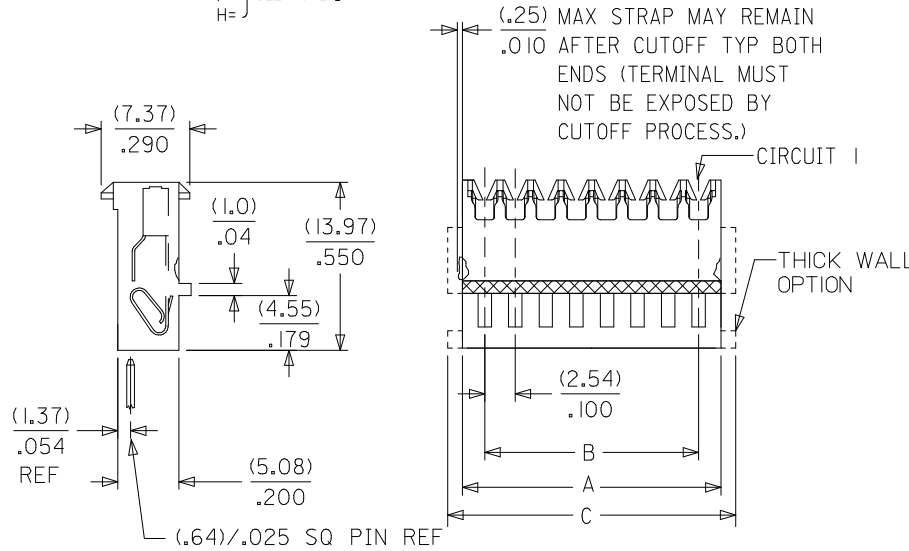

1. MATERIAL: UNFILLED NYLON, UL94V-2, MOLDED MATERIAL (CLEAR)
2. FINISH:
   - (102) OVERALL TIN: (0.00508)/.000200 MIN OVER (0.00254)/.000100 MIN COPPER.
   - (208) SELECT GOLD: (0.00038)/.000015 MIN, * SELECT TIN: (0.00254)/.000100 MIN, OVERALL NICKEL UNDERPLATE: (0.00127)/.000050 MIN.
   - (228) SELECT GOLD: (0.00076)/.000030 MIN, * SELECT TIN: (0.00254)/.000100 MIN, OVERALL NICKEL UNDERPLATE: (0.00127)/.000050 MIN.
   - (501) OVERALL GOLD: (0.00051)/.000020 MIN OVER (0.00076)/.000030 MIN NICKEL
   - (502) OVERALL GOLD: (0.00051)/.000020 MIN OVER (0.00127)/.000050 MIN NICKEL.
   - (503) OVERALL GOLD: (0.00076)/.000030 MIN OVER (0.00127)/.000050 MIN NICKEL.
   - (P909) OVERALL TIN: (0.00254)/.000100 MIN. *THE PRIMARY SHIPPING CARTON WILL BE LABELED COMPLIANT TO RoHS DIRECTIVE 2002/95/EC AND ELV ANNEX II OF DIRECTIVE 2000/53/EC*. CARTONS WITHOUT THIS LABEL MAY CONTAIN PRODUCT WITH TIN/LEAD PLATINGS.
3. PRODUCT SPECIFICATION: PS-7720-001
4. PACKAGING: BULK PK-7720-001 SEE CHART
5. THESE HOUSINGS ARE FOR USE WITH SINGLE 22 AWG WIRE TERMINATION ONLY
6. COLOR STRIPE TO RUN LENGTH OF RIB AS SHOWN (SEE CHART FOR COLOR)
7. SEE APPLICATION SPEC SMES-7720-0002 FOR ADDITIONAL INFORMATION.
8. WIRE SPECIFICATIONS: SEE SMES-7720-0002 (INSUL. DIA (1.52)/.060 MAX)
   - SLOT SIZE A FOR USE WITH: 26 AWG SOLID, STRANDED TINNED
   - SLOT SIZE H FOR USE WITH: 28 AWG SOLID, STRANDED TINNED, AND STRANDED TOPCOAT
   - SLOT SIZE F FOR USE WITH: 24 AWG SOLID, STRANDED TINNED, AND STRANDED TOPCOAT
   - SLOT SIZE E FOR USE WITH: 22 AWG STRANDED TINNED
9. THIS PART CONFORMS TO CLASS B REQUIREMENTS OF COSMETIC SPECIFICATION PS-45499-002.

NO OF CKTS	DIM A	DIM B	DIM C
2	(5.44) .214	(2.54) .100	(7.59) .299
3	(7.98) .314	(5.08) .200	(10.13) .399
4	(10.52) .414	(7.62) .300	(12.67) .499
5	(13.06) .514	(10.16) .400	(15.21) .599
6	(15.60) .614	(12.70) .500	(17.75) .699
7	(18.14) .714	(15.24) .600	(20.29) .799
8	(20.68) .814	(17.78) .700	(22.83) .899
9	(23.22) .914	(20.30) .800	(25.37) .999
10	(25.76) 1.014	(22.86) .900	(27.91) 1.099
11	(28.30) 1.114	(25.40) 1.000	(30.45) 1.199
12	(30.84) 1.214	(27.94) 1.100	(32.99) 1.299
13	(33.38) 1.314	(30.48) 1.200	(35.53) 1.399
14	(35.92) 1.414	(33.02) 1.300	(38.07) 1.499
15	(38.46) 1.514	(35.56) 1.400	(40.61) 1.599
16	(41.00) 1.614	(38.10) 1.500	(43.15) 1.699
17	(43.54) 1.714	(40.64) 1.600	(45.69) 1.799
18	(46.08) 1.814	(43.18) 1.700	(48.23) 1.899
19	(48.62) 1.914	(45.72) 1.800	(50.77) 1.999
20	(51.16) 2.014	(48.26) 1.900	(53.31) 2.099
21	(53.70) 2.114	(50.80) 2.000	(55.85) 2.199
22	(56.24) 2.214	(53.34) 2.100	(58.39) 2.299
23	(58.78) 2.314	(55.88) 2.200	(60.93) 2.399
24	(61.32) 2.414	(58.42) 2.300	(63.47) 2.499
25	(63.86) 2.514	(60.96) 2.400	(66.01) 2.599
26	(66.40) 2.614	(63.50) 2.500	(68.55) 2.699
27	(68.94) 2.714	(66.04) 2.600	(71.09) 2.799
28	(71.48) 2.814	(68.58) 2.700	(73.63) 2.899

CORRECT HSG. NO.'S EC NO: UCP2009-2291 DRWN:MKIPPER 2009/04/16 CHKD:SSOUSEK 2009/04/17 APPR:FSM:TH 2009/04/17	QUALITY SYMBOLS ▽=0 ◁=0	DESCRIPTION	REV	BA

GENERAL TOLERANCES (UNLESS SPECIFIED)	
	ANGULAR ±1/2°
DRAFT WHERE APPLICABLE MUST REMAIN WITHIN DIMENSIONS	

DIMENSION STYLE MM/IN	
DRAWN BY SAMIEC	DATE 2004/04/13
CHECKED BY SAMIEC	DATE 2004/04/13
APPROVED BY MARGULIS	DATE 2004/04/13
MATERIAL NO.	SEE CHART

SCALE ---	DESIGN UNITS INCH	THIRD ANGLE PROJECTION
TITLE KK 100 IDT CONNECTOR ASSEMBLY		
MOLEX INCORPORATED		
DOCUMENT NO. SD-7720-001	SHEET NO. 1 OF *