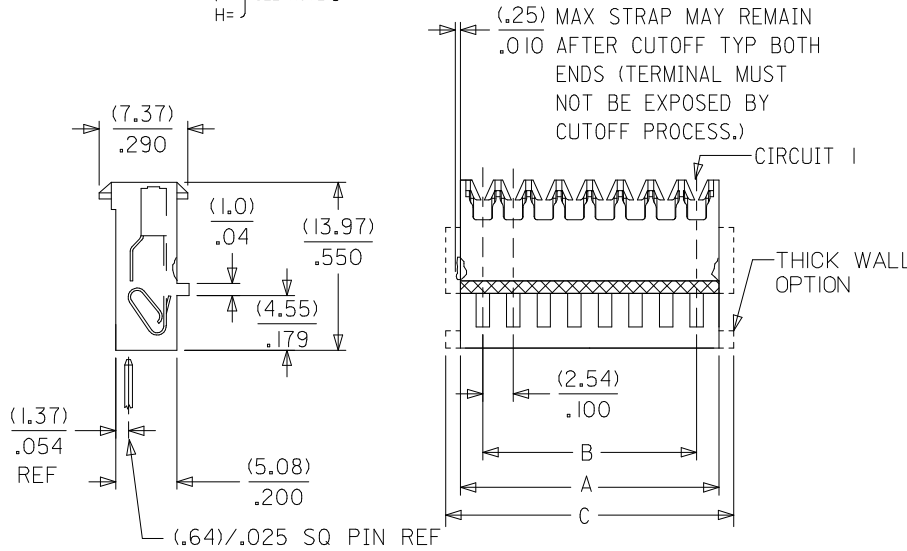

1. MATERIAL: UNFILLED NYLON, UL94V-2, MOLDED MATERIAL (CLEAR)
2. FINISH:
   - (102) OVERALL TIN: (0.00508)/.000200 MIN OVER (0.00254)/.000100 MIN COPPER.
   - (208) SELECT GOLD: (0.00038)/.000015 MIN, * SELECT TIN: (0.00254)/.000100 MIN, OVERALL NICKEL UNDERPLATE: (0.00127)/.000050 MIN.
   - (228) SELECT GOLD: (0.00076)/.000030 MIN, * SELECT TIN: (0.00254)/.000100 MIN, OVERALL NICKEL UNDERPLATE: (0.00127)/.000050 MIN.
   - (501) OVERALL GOLD: (0.00051)/.000020 MIN OVER (0.00076)/.000030 MIN NICKEL
   - (502) OVERALL GOLD: (0.00051)/.000020 MIN OVER (0.00127)/.000050 MIN NICKEL.
   - (503) OVERALL GOLD: (0.00076)/.000030 MIN OVER (0.00127)/.000050 MIN NICKEL.
   - (P909) OVERALL TIN: (0.00254)/.000100 MIN. *THE PRIMARY SHIPPING CARTON WILL BE LABELED COMPLIANT TO RoHS DIRECTIVE 2002/95/EC AND ELV ANNEX II OF DIRECTIVE 2000/53/EC*. CARTONS WITHOUT THIS LABEL MAY CONTAIN PRODUCT WITH TIN/LEAD PLATINGS.
3. PRODUCT SPECIFICATION: PS-7720-001
4. PACKAGING: BULK PK-7720-001 SEE CHART
5. THESE HOUSINGS ARE FOR USE WITH SINGLE 22 AWG WIRE TERMINATION ONLY
6. COLOR STRIPE TO RUN LENGTH OF RIB AS SHOWN (SEE CHART FOR COLOR)
7. SEE APPLICATION SPEC SMES-7720-0002 FOR ADDITIONAL INFORMATION.
8. WIRE SPECIFICATIONS: SEE SMES-7720-0002 (INSUL. DIA (1.52)/.060 MAX)
   - SLOT SIZE A FOR USE WITH: 26 AWG SOLID, STRANDED TINNED
   - SLOT SIZE H FOR USE WITH: 28 AWG SOLID, STRANDED TINNED, AND STRANDED TOPCOAT
   - SLOT SIZE F FOR USE WITH: 24 AWG SOLID, STRANDED TINNED, AND STRANDED TOPCOAT
   - SLOT SIZE E FOR USE WITH: 22 AWG STRANDED TINNED
9. THIS PART CONFORMS TO CLASS B REQUIREMENTS OF COSMETIC SPECIFICATION PS-45499-002.

NO OF CKTS	DIM A	DIM B	DIM C
2	(5.44) .214	(2.54) .100	(7.59) .299
3	(7.98) .314	(5.08) .200	(10.13) .399
4	(10.52) .414	(7.62) .300	(12.67) .499
5	(13.06) .514	(10.16) .400	(15.21) .599
6	(15.60) .614	(12.70) .500	(17.75) .699
7	(18.14) .714	(15.24) .600	(20.29) .799
8	(20.68) .814	(17.78) .700	(22.83) .899
9	(23.22) .914	(20.30) .800	(25.37) .999
10	(25.76) 1.014	(22.86) .900	(27.91) 1.099
11	(28.30) 1.114	(25.40) 1.000	(30.45) 1.199
12	(30.84) 1.214	(27.94) 1.100	(32.99) 1.299
13	(33.38) 1.314	(30.48) 1.200	(35.53) 1.399
14	(35.92) 1.414	(33.02) 1.300	(38.07) 1.499
15	(38.46) 1.514	(35.56) 1.400	(40.61) 1.599
16	(41.00) 1.614	(38.10) 1.500	(43.15) 1.699
17	(43.54) 1.714	(40.64) 1.600	(45.69) 1.799
18	(46.08) 1.814	(43.18) 1.700	(48.23) 1.899
19	(48.62) 1.914	(45.72) 1.800	(50.77) 1.999
20	(51.16) 2.014	(48.26) 1.900	(53.31) 2.099
21	(53.70) 2.114	(50.80) 2.000	(55.85) 2.199
22	(56.24) 2.214	(53.34) 2.100	(58.39) 2.299
23	(58.78) 2.314	(55.88) 2.200	(60.93) 2.399
24	(61.32) 2.414	(58.42) 2.300	(63.47) 2.499
25	(63.86) 2.514	(60.96) 2.400	(66.01) 2.599
26	(66.40) 2.614	(63.50) 2.500	(68.55) 2.699
27	(68.94) 2.714	(66.04) 2.600	(71.09) 2.799
28	(71.48) 2.814	(68.58) 2.700	(73.63) 2.899

CORRECT HSG. NO.'S EC NO: UCP2009-2291 DRWN:MKIPPER 2009/04/16 CHKD:SSOUSEK 2009/04/17 APPR:FSM:TH 2009/04/17	QUALITY SYMBOLS ▽=0 ◻=0	DESCRIPTION REV	BA

GENERAL TOLERANCES (UNLESS SPECIFIED)		
	mm	INCH
4 PLACES	± .005	± .0002
3 PLACES	± .005	± .0002
2 PLACES	± .005	± .0002
1 PLACE	± .005	± .0002
ANGULAR ±1/2°		
DRAFT WHERE APPLICABLE MUST REMAIN WITHIN DIMENSIONS		

DIMENSION STYLE		SCALE	DESIGN UNITS	THIRD ANGLE PROJECTION
MM/IN		---	INCH	☉
DRAWN BY	DATE	TITLE		
SAMIEC	2004/04/13	KK 100 IDT CONNECTOR ASSEMBLY		
CHECKED BY	DATE	MATERIAL NO.		
SAMIEC	2004/04/13	SD-7720-001		
APPROVED BY	DATE	DOCUMENT NO.		
MARGULIS	2004/04/13	SEE CHART		
SIZE		SHEET NO.		
A		1 OF *		

DRAWN BY		DATE	TITLE	
SAMIEC		2004/04/13	KK 100 IDT CONNECTOR ASSEMBLY	
CHECKED BY		DATE	MATERIAL NO.	
SAMIEC		2004/04/13	SD-7720-001	
APPROVED BY		DATE	DOCUMENT NO.	
MARGULIS		2004/04/13	SEE CHART	
SIZE		SHEET NO.		
A		1 OF *		

3-*	BA
2	AZ7
1	BA