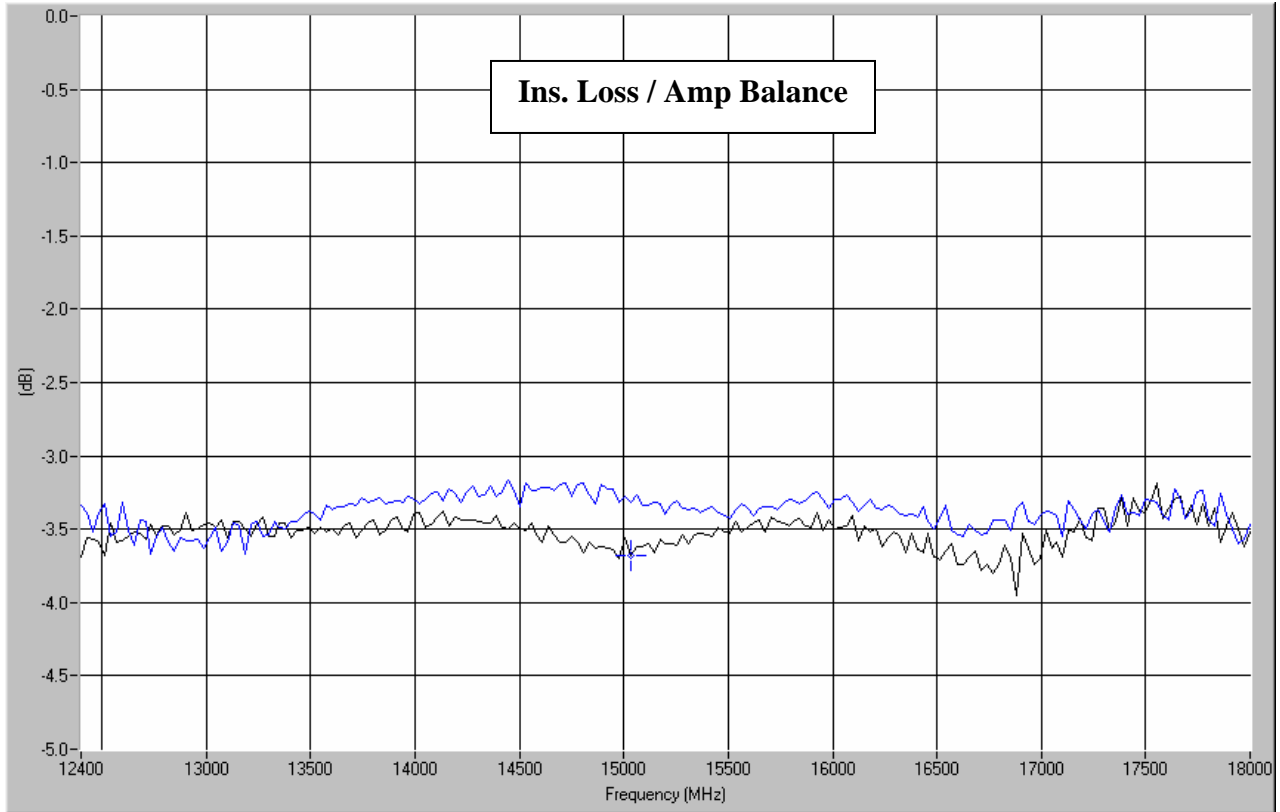

Hybrid Couplers 3 dB, 90°

Applications

- Balanced Mixers
- Antenna Feed Networks
- Phasing Networks
- Dividers/Combiners

Features

- Military Grade
- 12.4 – 18.0 GHz
- 2-Way power Split
- Quadrature
- Connectors Per MIL-C-39012
- Rugged Aluminum Housing
- Low VSWR
- Meets MIL-E-5400 Class 3 Requirements

Outline Drawing

Electrical and Mechanical Specifications subject to change without notice.

Typical Test Data Plots

USA/Canada: (315) 432-8909
 Toll Free: (800) 411-6596
 Europe: +44 2392-232392

Typical Test Data Plots