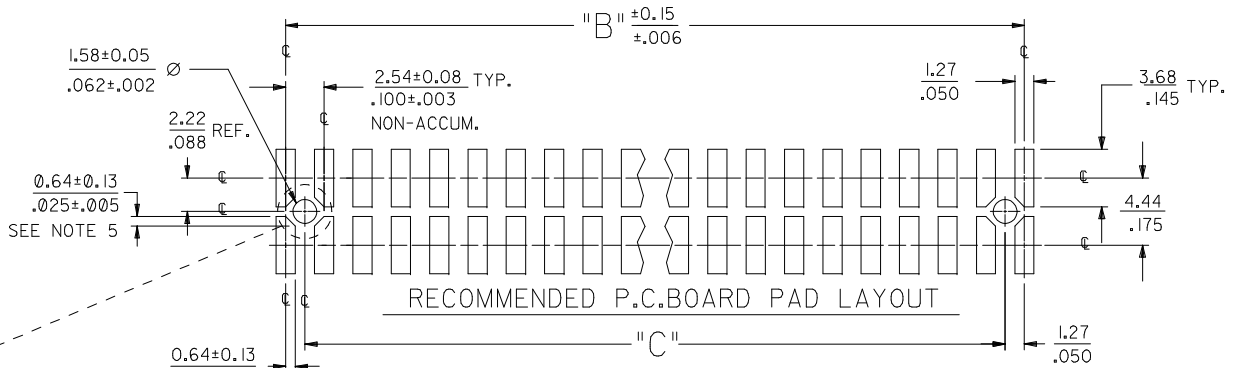

ROW "A"
ROW "B"