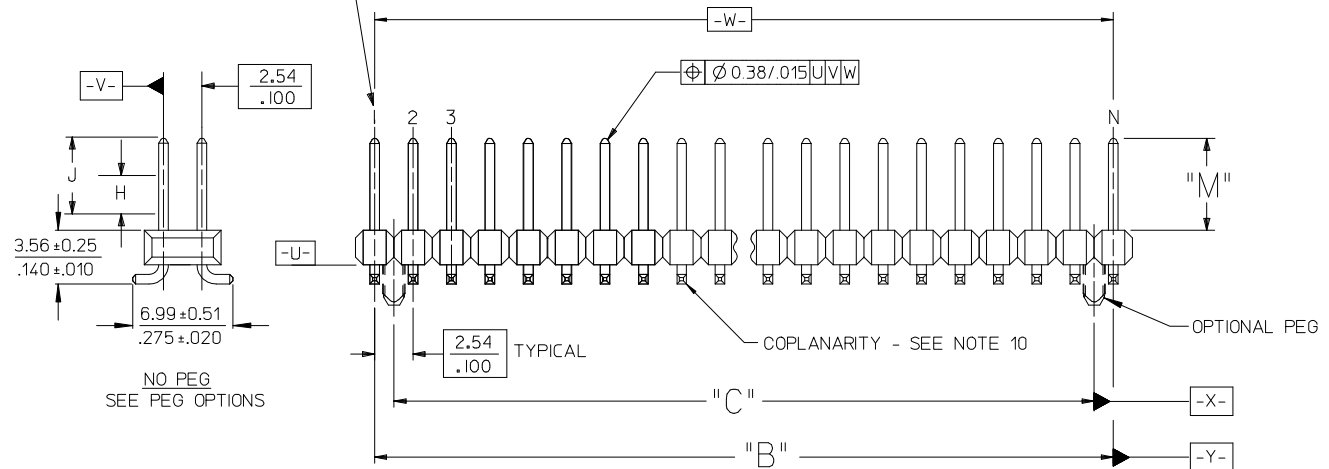

NOTES:

1. MATERIALS: INSULATOR: GLASS FILLED LIQUID CRYSTAL POLYMER (LCP), UL94 V-0, COLOR: BLACK
   TERMINAL: COPPER ALLOY
2. FINISH:
   59 TIN - 0.00150/0.00059 MINIMUM BRIGHT TIN OVER NICKEL OVERALL.
   150 TIN - 0.00381/0.00150 MINIMUM BRIGHT TIN OVER NICKEL OVERALL.
   15 GOLD - 0.00038/0.00015 MINIMUM GOLD IN SELECT AREA OVER 0.00191/0.00075 MINIMUM TIN IN SELECT AREA OVER NICKEL OVERALL.
   30 GOLD - 0.00076/0.00030 MINIMUM GOLD IN SELECT AREA OVER 0.00191/0.00075 MINIMUM TIN IN SELECT AREA OVER NICKEL OVERALL.
   50 GOLD - 0.00127/0.00050 MINIMUM GOLD IN SELECT AREA OVER 0.00254/0.00100 MINIMUM TIN IN SELECT AREA OVER NICKEL OVERALL.
   * THE PRIMARY SHIPPING CARTON WILL BE LABELED "COMPLIANT TO RoHS DIRECTIVE 2002/95/EC AND ELV ANNEX II OF DIRECTIVE 2000/53/EC". CARTONS WITHOUT THIS LABEL MAY CONTAIN PRODUCT WITH LEAD.
3. PART TO CONFORM TO PS-71308.
4. PACKAGING (SEE CHARTS):
   BULK: PER PK-70873-0353
   TUBES: PER PK-70873-0041.
   71308-82** IN TUBES: PER PK-70873-042.
   TUBES W/ VAC CAPS: PER PK-70873-0691
   TAPE AND REEL W/ VAC CAPS: PER PK-70873-0805.
   SEE SHEET 3 FOR TAPE & REEL PRODUCT WITH SHALLOW POCKET REQUIREMENTS.
5. TYP. DIMENSIONS FOR LANDS SURROUNDING HOLES FOR RETENTION PEGS.
6. PIN SOLERABILITY PER MOLEX SPEC. ES-152.
7. SEE SHEETS 2-5 FOR CHARTED DIMS., PART/EDP NO'S, AND VOIDED CIRCUITS.
8. PIN PUSHOUT FORCE: 3 LBS. MINIMUM.
9. PICK-N-PLACE CAPS WILL BE PLACED SO THAT VACUUM PICK UP AREA WILL BE IN CENTER OF PART.
10. COPLANARITY FOR CIRCUIT SIZES UP TO 40 IS 0.15 MM/0.006 INCH. FOR CIRCUIT SIZES 42 AND LARGER, CONTACT MOLEX SALES DEPARTMENT.
11. THIS PART CONFORMS TO CLASS B REQUIREMENTS OF COSMETIC SPECIFICATION PS-45499-002.

REV	DESCRIPTION
K3	12CKT TAPE & REEL EC NO: UCP2009-2465 DRWN:KIPPER 2009/08/04 CHKD:SSOUSEK 2009/08/07 APPR:FSMITH 2009/08/10

QUALITY SYMBOLS
▽=0
▽=0

GENERAL TOLERANCES (UNLESS SPECIFIED)	
mm	INCH
4 PLACES ± ---	± ---
3 PLACES ± ---	± .005
2 PLACES ± 0.13	± .010
1 PLACE ± 0.25	± ---
ANGULAR ±1/2°	

DIMENSION STYLE		SCALE	DESIGN UNITS	THIRD ANGLE PROJECTION
MM/IN			INCH	
DRAWN BY	DATE	TITLE	INCH	THIRD ANGLE PROJECTION
KMS	1999/10/15			
CHECKED BY	DATE	MOLEX MOLEX INCORPORATED	DOCUMENT NO.	SHEET NO.
KMS	1999/10/15			
APPROVED BY	DATE	SD-71308-001	1 OF 6	
KMS	1999/10/15			
MATERIAL NO.		THIS DRAWING CONTAINS INFORMATION THAT IS PROPRIETARY TO MOLEX INCORPORATED AND SHOULD NOT BE USED WITHOUT WRITTEN PERMISSION		
SEE TABLES				

GENERAL TOLERANCES (UNLESS SPECIFIED)		DIMENSION STYLE	SCALE	DESIGN UNITS	THIRD ANGLE PROJECTION
mm	INCH	MM/IN		INCH	
4 PLACES ± ---	± ---	DRAWN BY	DATE	TITLE	THIRD ANGLE PROJECTION
3 PLACES ± ---	± .005	KMS	1999/10/15		
2 PLACES ± 0.13	± .010	CHECKED BY	DATE	MOLEX MOLEX INCORPORATED	DOCUMENT NO.
1 PLACE ± 0.25	± ---	KMS	1999/10/15		
ANGULAR ±1/2°		APPROVED BY	DATE	SD-71308-001	SHEET NO.
		KMS	1999/10/15		
MATERIAL NO.		THIS DRAWING CONTAINS INFORMATION THAT IS PROPRIETARY TO MOLEX INCORPORATED AND SHOULD NOT BE USED WITHOUT WRITTEN PERMISSION			
SEE TABLES