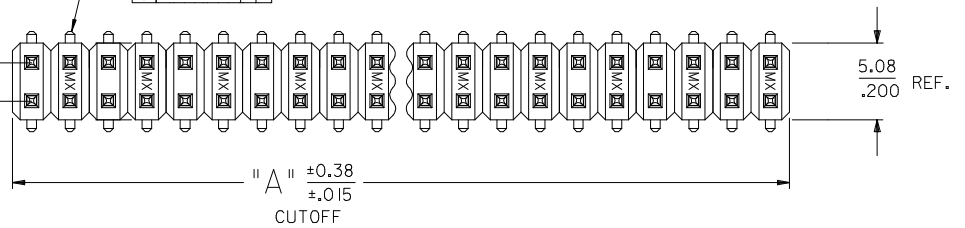

USED TO LOCATE VOIDED CIRCUITS