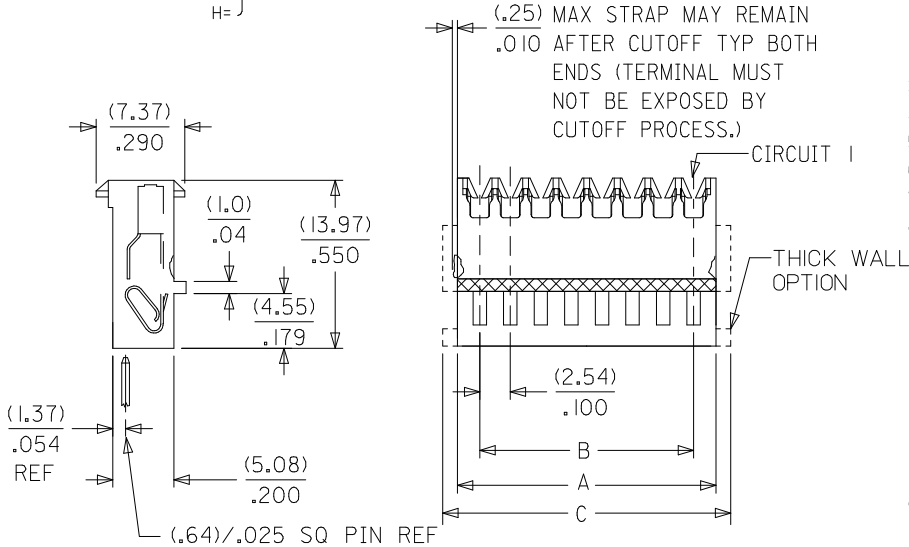

1. MATERIAL: UNFILLED NYLON, UL94V-2, MOLDED MATERIAL (CLEAR)
2. FINISH:
   - (102) OVERALL TIN: (0.00508)/.000200 MIN OVER (0.00254)/.000100 MIN COPPER.
   - (208) SELECT GOLD: (0.00038)/.000015 MIN, * SELECT TIN: (0.00254)/.000100 MIN, OVERALL NICKEL UNDERPLATE: (0.00127)/.000050 MIN.
   - (228) SELECT GOLD: (0.00076)/.000030 MIN, * SELECT TIN: (0.00254)/.000100 MIN, OVERALL NICKEL UNDERPLATE: (0.00127)/.000050 MIN.
   - (501) OVERALL GOLD: (0.00051)/.000020 MIN OVER (0.00076)/.000030 MIN NICKEL
   - (502) OVERALL GOLD: (0.00051)/.000020 MIN OVER (0.00127)/.000050 MIN NICKEL.
   - (503) OVERALL GOLD: (0.00076)/.000030 MIN OVER (0.00127)/.000050 MIN NICKEL.
   - (P909) OVERALL TIN: (0.00254)/.000100 MIN. *THE PRIMARY SHIPPING CARTON WILL BE LABELED COMPLIANT TO RoHS DIRECTIVE 2002/95/EC AND ELV ANNEX II OF DIRECTIVE 2000/53/EC*. CARTONS WITHOUT THIS LABEL MAY CONTAIN PRODUCT WITH TIN/LEAD PLATINGS.
3. PRODUCT SPECIFICATION: PS-7720-001
4. PACKAGING: BULK PK-7720-001 SEE CHART
5. THESE HOUSINGS ARE FOR USE WITH SINGLE 22 AWG WIRE TERMINATION ONLY
6. COLOR STRIPE TO RUN LENGTH OF RIB AS SHOWN (SEE CHART FOR COLOR)
7. SEE APPLICATION SPEC SMES-7720-0002 FOR ADDITIONAL INFORMATION.
8. WIRE SPECIFICATIONS: SEE SMES-7720-0002 (INSUL. DIA (1.52)/.060 MAX)
   - SLOT SIZE A FOR USE WITH: 26 AWG SOLID, STRANDED TINNED
   - SLOT SIZE H FOR USE WITH: 28 AWG SOLID, STRANDED TINNED, AND STRANDED TOPCOAT
   - SLOT SIZE F FOR USE WITH: 24 AWG SOLID, STRANDED TINNED, AND STRANDED TOPCOAT
   - SLOT SIZE E FOR USE WITH: 26 AWG STRANDED TOPCOAT
   - SLOT SIZE G FOR USE WITH: 22 AWG STRANDED TINNED
9. THIS PART CONFORMS TO CLASS B REQUIREMENTS OF COSMETIC SPECIFICATION PS-45499-002.

NO OF CKTS	DIM A	DIM B	DIM C
2	(5.44) .214	(2.54) .100	(7.59) .299
3	(7.98) .314	(5.08) .200	(10.13) .399
4	(10.52) .414	(7.62) .300	(12.67) .499
5	(13.06) .514	(10.16) .400	(15.21) .599
6	(15.60) .614	(12.70) .500	(17.75) .699
7	(18.14) .714	(15.24) .600	(20.29) .799
8	(20.68) .814	(17.78) .700	(22.83) .899
9	(23.22) .914	(20.30) .800	(25.37) .999
10	(25.76) 1.014	(22.86) .900	(27.91) 1.099
11	(28.30) 1.114	(25.40) 1.000	(30.45) 1.199
12	(30.84) 1.214	(27.94) 1.100	(32.99) 1.299
13	(33.38) 1.314	(30.48) 1.200	(35.53) 1.399
14	(35.92) 1.414	(33.02) 1.300	(38.07) 1.499
15	(38.46) 1.514	(35.56) 1.400	(40.61) 1.599
16	(41.00) 1.614	(38.10) 1.500	(43.15) 1.699
17	(43.54) 1.714	(40.64) 1.600	(45.69) 1.799
18	(46.08) 1.814	(43.18) 1.700	(48.23) 1.899
19	(48.62) 1.914	(45.72) 1.800	(50.77) 1.999
20	(51.16) 2.014	(48.26) 1.900	(53.31) 2.099
21	(53.70) 2.114	(50.80) 2.000	(55.85) 2.199
22	(56.24) 2.214	(53.34) 2.100	(58.39) 2.299
23	(58.78) 2.314	(55.88) 2.200	(60.93) 2.399
24	(61.32) 2.414	(58.42) 2.300	(63.47) 2.499
25	(63.86) 2.514	(60.96) 2.400	(66.01) 2.599
26	(66.40) 2.614	(63.50) 2.500	(68.55) 2.699
27	(68.94) 2.714	(66.04) 2.600	(71.09) 2.799
28	(71.48) 2.814	(68.58) 2.700	(73.63) 2.899

CORRECT HSG. NO.'S
EC NO: UCP2009-2291
DRWN:MKIPPER 2009/04/16
CHKD:SSOUSEK 2009/04/17
APPR:FSM:TH 2009/04/17

DESCRIPTION

REV

BA

QUALITY SYMBOLS

▽=0

∇=0

GENERAL TOLERANCES (UNLESS SPECIFIED)

	mm	INCH
4 PLACES	± ---	± ---
3 PLACES	± ---	± ---
2 PLACES	± ---	± ---
1 PLACE	± ---	± ---

ANGULAR ±1/2°

DRAFT WHERE APPLICABLE MUST REMAIN WITHIN DIMENSIONS

DIMENSION STYLE

MM/IN

SCALE ---

DESIGN UNITS INCH

THIRD ANGLE PROJECTION

DRAWN BY DATE
SAMIEC 2004/04/13

CHECKED BY DATE
SAMIEC 2004/04/13

APPROVED BY DATE
MARGULIS 2004/04/13

MATERIAL NO.

SEE CHART

TITLE

KK 100 IDT CONNECTOR ASSEMBLY

MOLEX MOLEX INCORPORATED

DOCUMENT NO. SD-7720-001

SHEET NO. 1 OF *