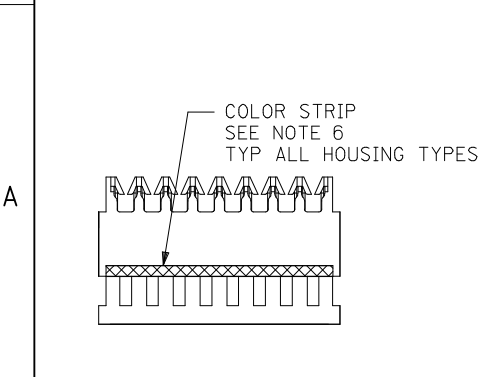

FACTORY I.D.
EC NO: UCP2009-2029
DRWN:MKIPPER 2009/02/25
CHKD:SSOUSEK 2009/02/25
APPR:FSMITH 2009/02/26
AZ7

QUALITY SYMBOLS	= 0
	= 0
REV	

GENERAL TOLERANCES (UNLESS SPECIFIED)		
	mm	INCH
4 PLACES	± ---	± ---
3 PLACES	± ---	± ---
2 PLACES	± ---	± ---
1 PLACE	± ---	± ---
ANGULAR ±1/2°		
DRAFT WHERE APPLICABLE MUST REMAIN WITHIN DIMENSIONS		

DIMENSION STYLE	
MM/IN	
DRAWN BY	DATE
SAMIEC	2004/04/13
CHECKED BY	DATE
SAMIEC	2004/04/13
APPROVED BY	DATE
MARGULIS	2004/04/13
MATERIAL NO.	
SEE CHART	

SCALE	DESIGN UNITS	THIRD ANGLE PROJECTION
---	INCH	
TITLE		
KK 100 IDT CONNECTOR ASSEMBLY		
MOLEX INCORPORATED		
DOCUMENT NO.	SHEET NO.	
SD-7720-001	2 OF *	
THIS DRAWING CONTAINS INFORMATION THAT IS PROPRIETARY TO MOLEX INCORPORATED AND SHOULD NOT BE USED WITHOUT WRITTEN PERMISSION