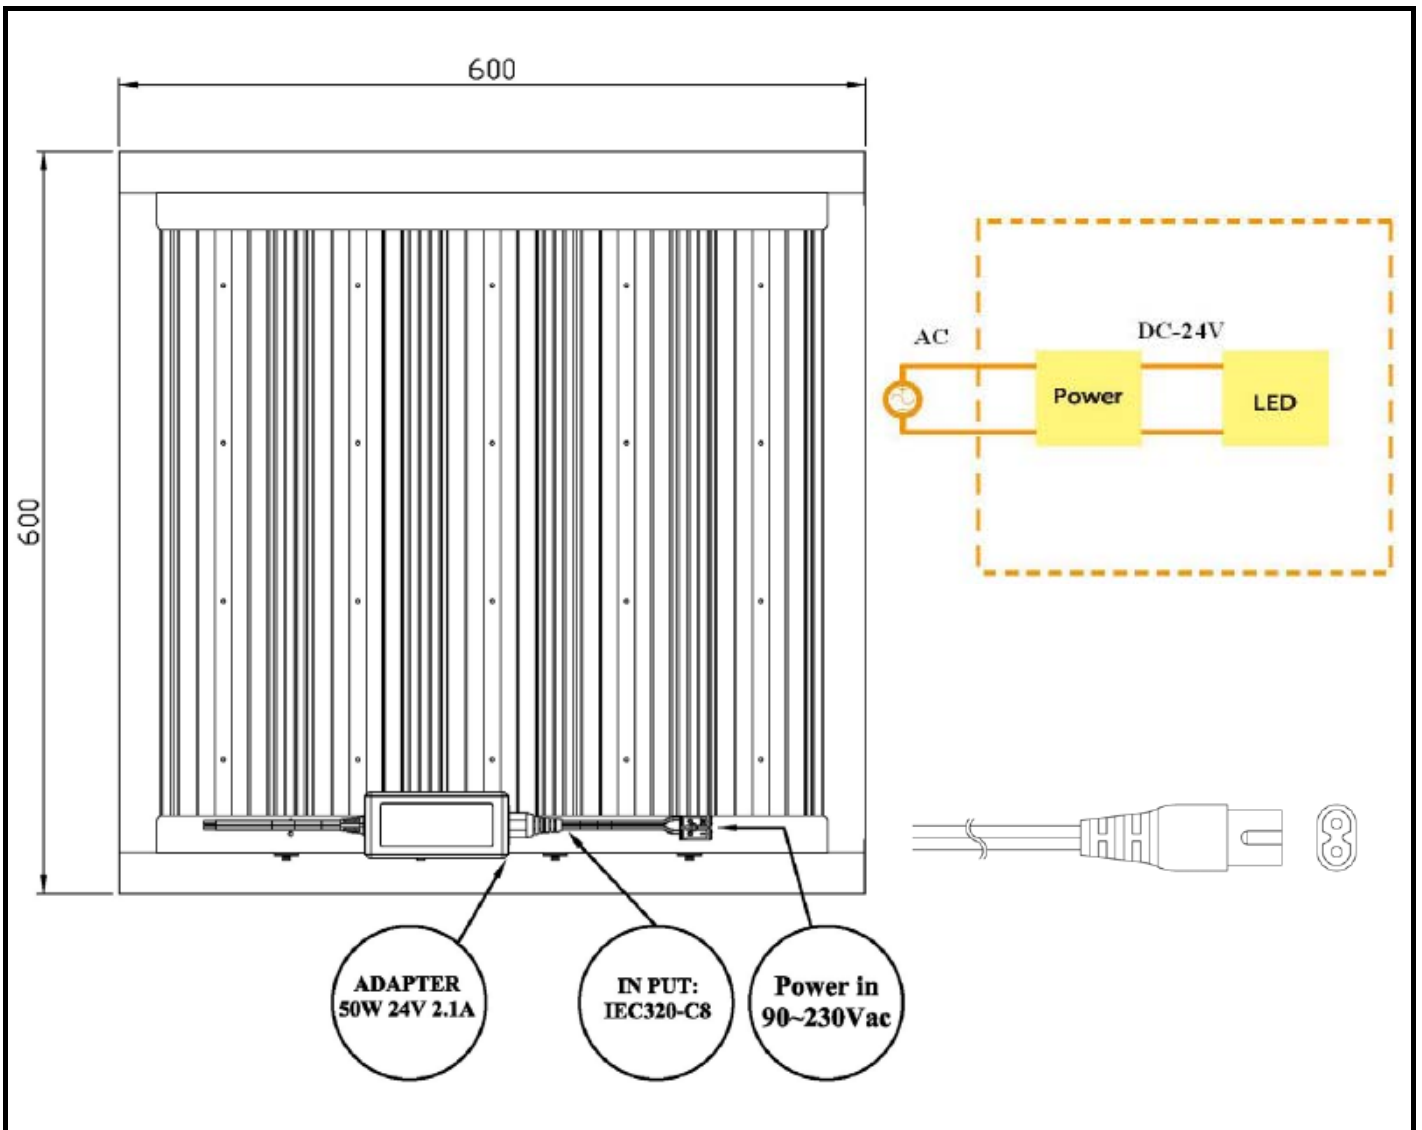

Part No.

AH-TW0-36W-003

Diff No.003

600x600x25.4mm

LED Light Fixtures

Type :

■ Product Photo:**■ Features:**

- LED power : 36 W.
- Dimension : 600 × 600 × 25.4mm.
- Emitted color : White.
- Chip material : InGaN.
- High luminance, Lower power consumption.
- Long life LEDs.

Part No.

AH-TW0-36W-003

Diff No.003

600x600x25.4mm

LED Light Fixtures

Type :

■ Specification:

Parameter	Symbol	Rating	Unit
Input Voltage	V_{IN}	AC 90~230	V
Emitting degree	$2\theta_{1/2}$	120	Deg.
Color Temperature	CCT	5000	K
Luminous Flux	Flux	2300	Lm
Operating Temperature Range	Topr	0 ~ 40	°C
Storage Temperature Range	Tstg	-20 ~ 60	°C

Part No.

AH-TW0-36W-003

Diff No.003

600x600x25.4mm

LED Light Fixtures

Type :

接線 線路圖 (Wiring Circuit Diagram)

Part No.