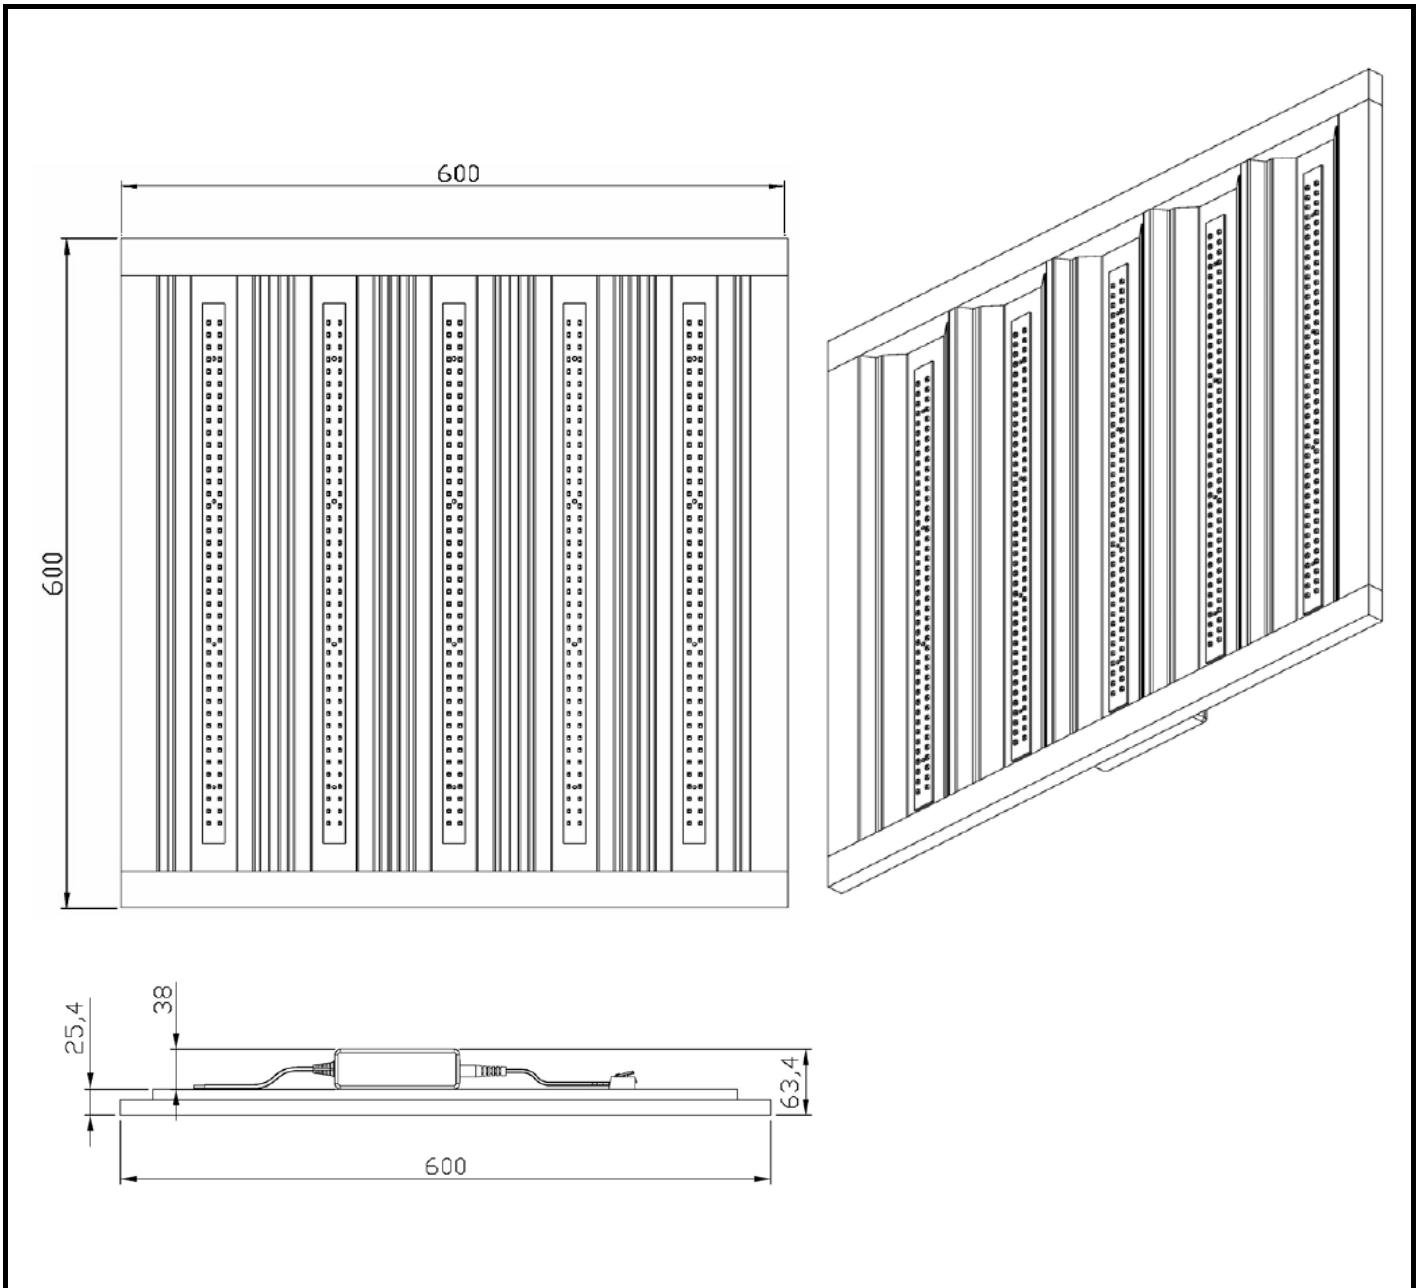

Part No.

AH-TW0-36W-003

Diff No.003

600x600x25.4mm

LED Light Fixtures

Type :

■ Product Photo:**■ Features:**

- LED power : 36 W.
- Dimension : 600 × 600 × 25.4mm.
- Emitted color : White.
- Chip material : InGaN.
- High luminance, Lower power consumption.
- Long life LEDs.

Part No.

AH-TW0-36W-003

Diff No.003

600x600x25.4mm

LED Light Fixtures

Type :

■ Specification:

Parameter	Symbol	Rating	Unit
Input Voltage	V_{IN}	AC 90~230	V
Emitting degree	$2\theta_{1/2}$	120	Deg.
Color Temperature	CCT	5000	K
Luminous Flux	Flux	2300	Lm
Operating Temperature Range	Topr	0 ~ 40	°C
Storage Temperature Range	Tstg	-20 ~ 60	°C

Part No.

AH-TW0-36W-003

Diff No.003

600x600x25.4mm

LED Light Fixtures

Type :

接線 線路圖 (Wiring Circuit Diagram)

Part No.