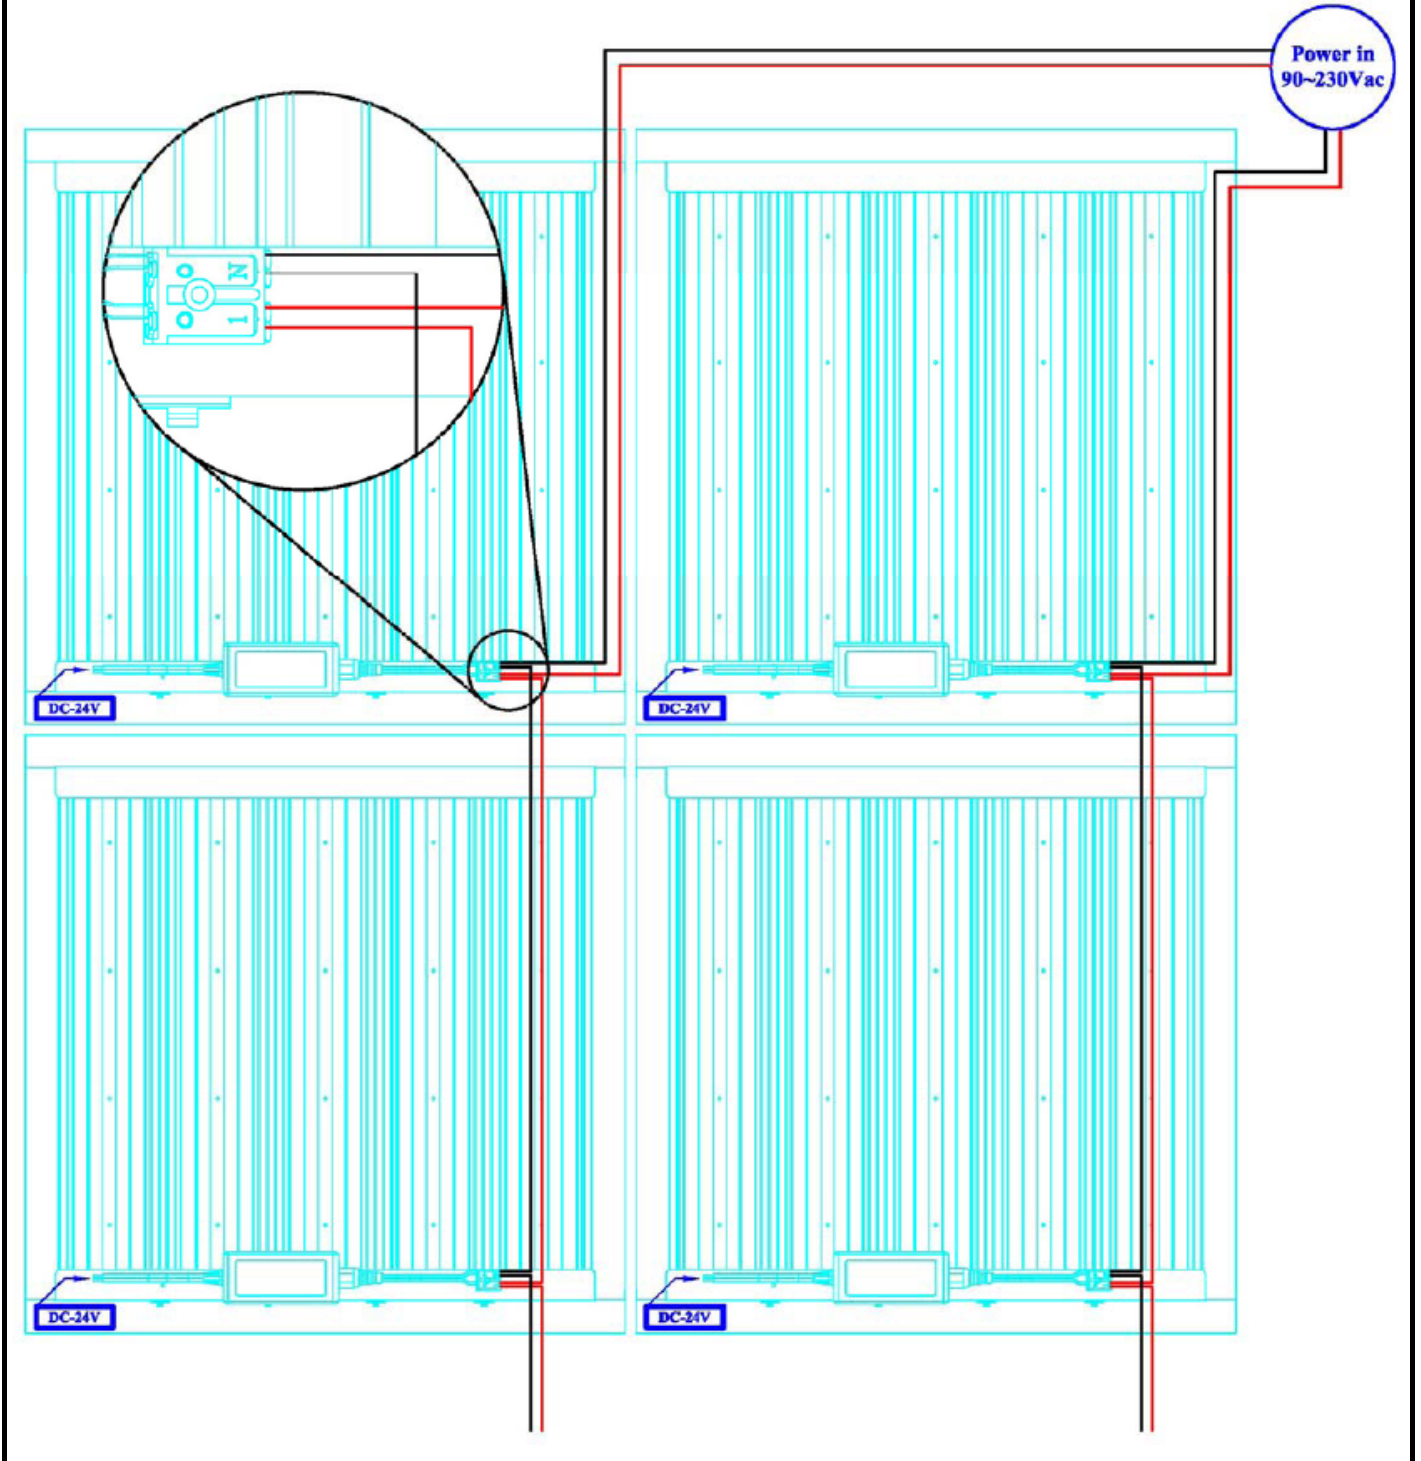

Part No.

AH-TW0-36W-003

Diff No.003

600x600x25.4mm

LED Light Fixtures

Type :

■ Product Photo:**■ Features:**

- LED power : 36 W.
- Dimension : 600 × 600 × 25.4mm.
- Emitted color : White.
- Chip material : InGaN.
- High luminance, Lower power consumption.
- Long life LEDs.

Part No.

AH-TW0-36W-003

Diff No.003

600x600x25.4mm

LED Light Fixtures

Type :

■ Specification:

Parameter	Symbol	Rating	Unit
Input Voltage	V_{IN}	AC 90~230	V
Emitting degree	$2\theta_{1/2}$	120	Deg.
Color Temperature	CCT	5000	K
Luminous Flux	Flux	2300	Lm
Operating Temperature Range	Topr	0 ~ 40	°C
Storage Temperature Range	Tstg	-20 ~ 60	°C

Part No.

AH-TW0-36W-003

Diff No.003

600x600x25.4mm

LED Light Fixtures

Type :

接線 線路圖 (Wiring Circuit Diagram)

Part No.