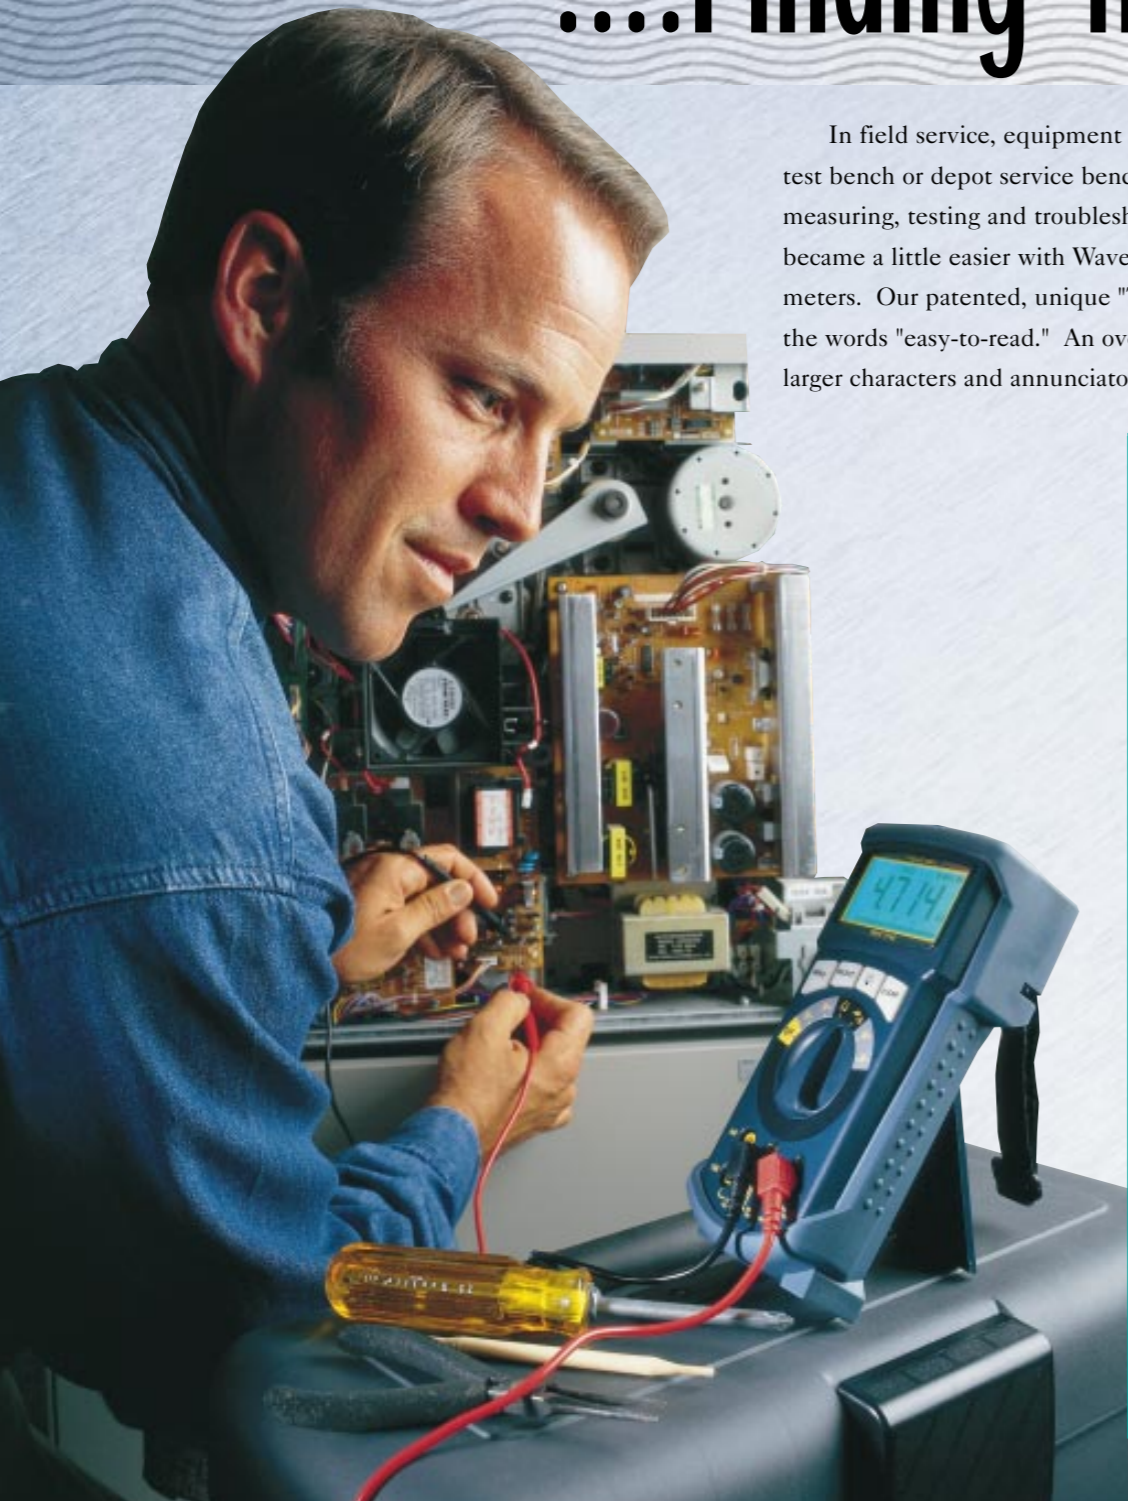

....Finding Trouble Won't Be A Shot in the Dark.

In field service, equipment maintenance, engineering test bench or depot service bench applications the measuring, testing and troubleshooting of electronics just became a little easier with Wavetek's new T-shaped meters. Our patented, unique "T" brings new meaning to the words "easy-to-read." An oversized display area means larger characters and annunciators allowing the user to

concentrate on making the proper measurements.

For even greater readability in any lighting condition, all three models include Wavetek's exclusive new Digi-Glo™ backlight, the brightest and most evenly lighted DMM display available. Two models, the RMS225A and 235 include a bargraph to provide digital + analog reading.

Each of the three meters in the series has a unique combination of measuring functions and features best suited to your applications. Select from the high-feature, lowest-cost model 220 – or for the highest resolution (10,000 counts!) True-RMS measuring, look to the model RMS225A. For the most features/functions and/or a portable DMM with an RS232C serial computer output, the model 235 is the solution.

220

- Industry's Best, Digi-Glo Backlight
- 8 Functions/27 Ranges
- 4300-count display
- Largest 20mm (0.8") High Display Characters
- Autoranging
- Max, Min, Rel (Δ), Probe Hold™, Range Lock Modes
- Auto-Off with Disable Button