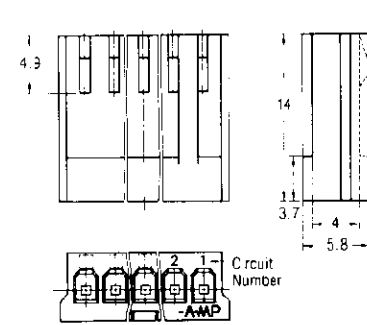

### Standard Type Receptacle Contacts

**Material:**

Pre-Tin Brass, Pre-Tin Phos. Brz or Gold over Nickel plated Phosphor Bronze

Wire Size AWG (mm <sup>2</sup> )	Wire Ins. Dia.	Contact Part Number						Hand Tool Part No.
		Brass/Pre-Tin		Phos. Brz./Pre-Tin		Phos. Brz./ Gold over Nickel*		
		S.T.	L.P.	S.T.	L.P.	S.T.	L.P.	
30-26 (0.06-0.15)	1.0-1.4	170263-1	170205-1	170263-2	170205-2	170263-3	170205-3	722561-1
26-20 (0.14-0.52)	1.1-1.9	170262-1	170204-1	170262-2	170204-2	170262-4	170204-4	722560-1

\*Phosphor Bronze, 0.38µm Gold on contact area with Nickel under-plated.  
Hand Tool Instruction Sheet 1S-071J

### Standard Type Receptacle Housings For Standard Circuit (2.5mm)

**Material:**

UL 94V-0 rated, 6/6 nylon  
See chart for color.

2 Position Housing

3 ~ 12 Position Housing

No. of Pos.	Dimensions			Part No. of Receptacle Housing				
	A	B	C	Natural*	Black	Blue	Green	Red
2	—	—	—	171822-2	2-171822-2	4-171822-2	6-171822-2	8-171822-2
3	8.1	7.8	9.4	171822-3	2-171822-3	4-171822-3	6-171822-3	8-171822-3
4	10.6	10.3	11.9	171822-4	2-171822-4	4-171822-4	6-171822-4	8-171822-4
5	13.1	12.8	14.4	171822-5	2-171822-5	4-171822-5	6-171822-5	8-171822-5
6	15.6	15.3	16.9	171822-6	2-171822-6	4-171822-6	6-171822-6	8-171822-6
7	18.1	17.8	19.4	171822-7	2-171822-7	4-171822-7	6-171822-7	8-171822-7
8	20.6	20.3	21.9	171822-8	2-171822-8	4-171822-8	6-171822-8	8-171822-8
9	23.1	22.8	24.4	171822-9	2-171822-9	4-171822-9	6-171822-9	8-171822-9
10	25.6	25.3	26.9	1-171822-0	3-171822-0	5-171822-0	7-171822-0	9-171822-0
11	28.1	27.8	29.4	1-171822-1	3-171822-1	5-171822-1	7-171822-1	9-171822-1
12	30.6	30.3	31.9	1-171822-2	3-171822-2	5-171822-2	7-171822-2	9-171822-2
13	33.1	32.8	34.4	1-171822-3	3-171822-3	5-171822-3	7-171822-3	9-171822-3
14	35.6	35.3	36.9	1-171822-4	3-171822-4	5-171822-4	7-171822-4	9-171822-4
15	38.1	37.8	39.4	1-171822-5	3-171822-5	5-171822-5	7-171822-5	9-171822-5