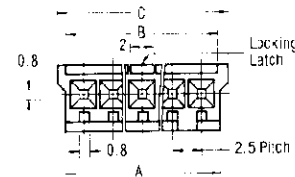

### Standard Type Receptacle Contacts

**Material:**

Pre-Tin Brass, Pre-Tin Phos. Brz or Gold over Nickel plated Phosphor Bronze

Wire Size AWG (mm <sup>2</sup> )	Wire Ins. Dia.	Contact Part Number						Hand Tool Part No.
		Brass/Pre-Tin		Phos. Brz./Pre-Tin		Phos. Brz./ Gold over Nickel*		
		S.T.	L.P.	S.T.	L.P.	S.T.	L.P.	
30-26 (0.06-0.15)	1.0-1.4	170263-1	170205-1	170263-2	170205-2	170263-3	170205-3	722561-1
26-20 (0.14-0.52)	1.1-1.9	170262-1	170204-1	170262-2	170204-2	170262-4	170204-4	722560-1

\*Phosphor Bronze, 0.38µm Gold on contact area with Nickel under-plated.  
Hand Tool Instruction Sheet 1S-071J

### Standard Type Receptacle Housings For Standard Circuit (2.5mm)

**Material:**

UL 94V-0 rated, 6/6 nylon  
See chart for color.

2 Position Housing

3 ~ 12 Position Housing

No. of Pos.	Dimensions			Part No. of Receptacle Housing				
	A	B	C	Natural*	Black	Blue	Green	Red
2	—	—	—	171822-2	2-171822-2	4-171822-2	6-171822-2	8-171822-2
3	8.1	7.8	9.4	171822-3	2-171822-3	4-171822-3	6-171822-3	8-171822-3
4	10.6	10.3	11.9	171822-4	2-171822-4	4-171822-4	6-171822-4	8-171822-4
5	13.1	12.8	14.4	171822-5	2-171822-5	4-171822-5	6-171822-5	8-171822-5
6	15.6	15.3	16.9	171822-6	2-171822-6	4-171822-6	6-171822-6	8-171822-6
7	18.1	17.8	19.4	171822-7	2-171822-7	4-171822-7	6-171822-7	8-171822-7
8	20.6	20.3	21.9	171822-8	2-171822-8	4-171822-8	6-171822-8	8-171822-8
9	23.1	22.8	24.4	171822-9	2-171822-9	4-171822-9	6-171822-9	8-171822-9
10	25.6	25.3	26.9	1-171822-0	3-171822-0	5-171822-0	7-171822-0	9-171822-0
11	28.1	27.8	29.4	1-171822-1	3-171822-1	5-171822-1	7-171822-1	9-171822-1
12	30.6	30.3	31.9	1-171822-2	3-171822-2	5-171822-2	7-171822-2	9-171822-2
13	33.1	32.8	34.4	1-171822-3	3-171822-3	5-171822-3	7-171822-3	9-171822-3
14	35.6	35.3	36.9	1-171822-4	3-171822-4	5-171822-4	7-171822-4	9-171822-4
15	38.1	37.8	39.4	1-171822-5	3-171822-5	5-171822-5	7-171822-5	9-171822-5