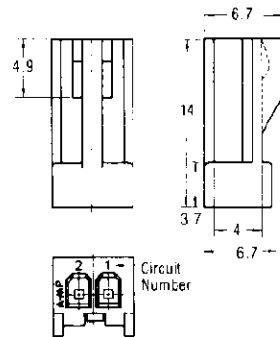

### Standard Type Receptacle Contacts

**Material:**

Pre-Tin Brass, Pre-Tin Phos. Brz or Gold over Nickel plated Phosphor Bronze

Wire Size AWG (mm <sup>2</sup> )	Wire Ins. Dia.	Contact Part Number						Hand Tool Part No.
		Brass/Pre-Tin		Phos. Brz./Pre-Tin		Phos. Brz./ Gold over Nickel*		
		S.T.	L.P.	S.T.	L.P.	S.T.	L.P.	
30-26 (0.06-0.15)	1.0-1.4	170263-1	170205-1	170263-2	170205-2	170263-3	170205-3	722561-1
26-20 (0.14-0.52)	1.1-1.9	170262-1	170204-1	170262-2	170204-2	170262-4	170204-4	722560-1

\*Phosphor Bronze, 0.38µm Gold on contact area with Nickel under-plated.  
Hand Tool Instruction Sheet 1S-071J

### Standard Type Receptacle Housings For Standard Circuit (2.5mm)

**Material:**

UL 94V-0 rated, 6/6 nylon  
See chart for color.

2 Position Housing

3 ~ 12 Position Housing

No. of Pos.	Dimensions			Part No. of Receptacle Housing				
	A	B	C	Natural*	Black	Blue	Green	Red
2	—	—	—	171822-2	2-171822-2	4-171822-2	6-171822-2	8-171822-2
3	8.1	7.8	9.4	171822-3	2-171822-3	4-171822-3	6-171822-3	8-171822-3
4	10.6	10.3	11.9	171822-4	2-171822-4	4-171822-4	6-171822-4	8-171822-4
5	13.1	12.8	14.4	171822-5	2-171822-5	4-171822-5	6-171822-5	8-171822-5
6	15.6	15.3	16.9	171822-6	2-171822-6	4-171822-6	6-171822-6	8-171822-6
7	18.1	17.8	19.4	171822-7	2-171822-7	4-171822-7	6-171822-7	8-171822-7
8	20.6	20.3	21.9	171822-8	2-171822-8	4-171822-8	6-171822-8	8-171822-8
9	23.1	22.8	24.4	171822-9	2-171822-9	4-171822-9	6-171822-9	8-171822-9
10	25.6	25.3	26.9	1-171822-0	3-171822-0	5-171822-0	7-171822-0	9-171822-0
11	28.1	27.8	29.4	1-171822-1	3-171822-1	5-171822-1	7-171822-1	9-171822-1
12	30.6	30.3	31.9	1-171822-2	3-171822-2	5-171822-2	7-171822-2	9-171822-2
13	33.1	32.8	34.4	1-171822-3	3-171822-3	5-171822-3	7-171822-3	9-171822-3
14	35.6	35.3	36.9	1-171822-4	3-171822-4	5-171822-4	7-171822-4	9-171822-4
15	38.1	37.8	39.4	1-171822-5	3-171822-5	5-171822-5	7-171822-5	9-171822-5