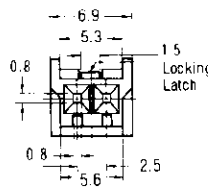

### Standard Type Receptacle Contacts

**Material:**

Pre-Tin Brass, Pre-Tin Phos. Brz or Gold over Nickel plated Phosphor Bronze

Wire Size AWG (mm <sup>2</sup> )	Wire Ins. Dia.	Contact Part Number						Hand Tool Part No.
		Brass/Pre-Tin		Phos. Brz./Pre-Tin		Phos. Brz./ Gold over Nickel*		
		S.T.	L.P.	S.T.	L.P.	S.T.	L.P.	
30-26 (0.06-0.15)	1.0-1.4	170263-1	170205-1	170263-2	170205-2	170263-3	170205-3	722561-1
26-20 (0.14-0.52)	1.1-1.9	170262-1	170204-1	170262-2	170204-2	170262-4	170204-4	722560-1

\*Phosphor Bronze, 0.38µm Gold on contact area with Nickel under-plated.  
Hand Tool Instruction Sheet 1S-071J

### Standard Type Receptacle Housings For Standard Circuit (2.5mm)

**Material:**

UL 94V-0 rated, 6/6 nylon  
See chart for color.

2 Position Housing

3 ~ 12 Position Housing

No. of Pos.	Dimensions			Part No. of Receptacle Housing				
	A	B	C	Natural*	Black	Blue	Green	Red
2	—	—	—	171822-2	2-171822-2	4-171822-2	6-171822-2	8-171822-2
3	8.1	7.8	9.4	171822-3	2-171822-3	4-171822-3	6-171822-3	8-171822-3
4	10.6	10.3	11.9	171822-4	2-171822-4	4-171822-4	6-171822-4	8-171822-4
5	13.1	12.8	14.4	171822-5	2-171822-5	4-171822-5	6-171822-5	8-171822-5
6	15.6	15.3	16.9	171822-6	2-171822-6	4-171822-6	6-171822-6	8-171822-6
7	18.1	17.8	19.4	171822-7	2-171822-7	4-171822-7	6-171822-7	8-171822-7
8	20.6	20.3	21.9	171822-8	2-171822-8	4-171822-8	6-171822-8	8-171822-8
9	23.1	22.8	24.4	171822-9	2-171822-9	4-171822-9	6-171822-9	8-171822-9
10	25.6	25.3	26.9	1-171822-0	3-171822-0	5-171822-0	7-171822-0	9-171822-0
11	28.1	27.8	29.4	1-171822-1	3-171822-1	5-171822-1	7-171822-1	9-171822-1
12	30.6	30.3	31.9	1-171822-2	3-171822-2	5-171822-2	7-171822-2	9-171822-2
13	33.1	32.8	34.4	1-171822-3	3-171822-3	5-171822-3	7-171822-3	9-171822-3
14	35.6	35.3	36.9	1-171822-4	3-171822-4	5-171822-4	7-171822-4	9-171822-4
15	38.1	37.8	39.4	1-171822-5	3-171822-5	5-171822-5	7-171822-5	9-171822-5