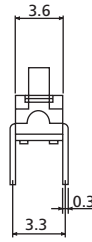

Slide Switches

13 mm Slide Switches

SB2 Series

SB2HT THT, Vertical Slide Switch