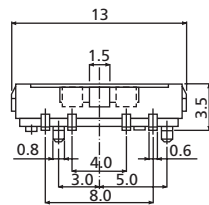

SB2SR SMT, Horizontal Slide Switch

Operating Force: L□C□R: 200±100gf L□C□R: 250±100gf

How to order:

SB2

1 TYPE OF TERMINALS:

- S SMT
- H THT

2 TYPE OF ACTION:

- T Vertical
- R Horizontal

3 HEIGHT OF KNOB (L):

- 2 L = 2.0 mm
- 4 L = 4.0 mm

General Specifications:

Rating: DC6V 0.3A

Circuit: 2C-3P

Timing: Non-Shorting

Travel: 2 + 2 ± 0.1 mm

Operating Force: 200 ± 100 gf