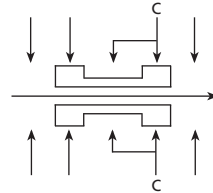

SB2SV SMT, Vertical Slide Switch

Operating Force: L□C□R: 200±100gf L□C□R: 250±100gf