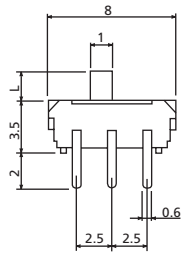

Slide Switches

8 mm Slide Switches

SB1 Series

SB1HT THT Vertical Slide Switch