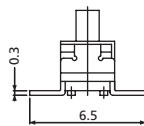

SB1ST SMT Vertical Slide Switch