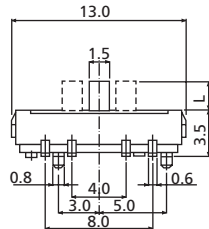

SB2SV SMT, Vertical Slide Switch

Operating Force: L□C□R: 200±100gf L□C□R: 250±100gf