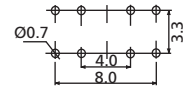

Slide Switches

13 mm Slide Switches

SB2 Series

SB2HT THT, Vertical Slide Switch