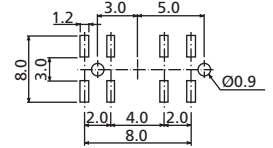

SB2SR SMT, Horizontal Slide Switch

Operating Force: L□C□R: 200±100gf L□C□R: 250±100gf

How to order:

SB2

1 TYPE OF TERMINALS:

- S SMT
- H THT

2 TYPE OF ACTION:

- T Vertical
- R Horizontal

3 HEIGHT OF KNOB (L):

- 2 L = 2.0 mm
- 4 L = 4.0 mm

General Specifications:

Rating: DC6V 0.3A

Circuit: 2C-3P

Timing: Non-Shorting

Travel: 2 + 2 ± 0.1 mm

Operating Force: 200 ± 100 gf