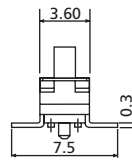

SB2SV SMT, Vertical Slide Switch

Operating Force: L□C□R: 200±100gf L□C□R: 250±100gf