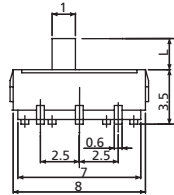

SB1ST SMT Vertical Slide Switch