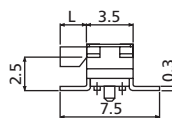

SB2SR SMT, Horizontal Slide Switch

Operating Force: L□C□R: 200±100gf L□C□R: 250±100gf

How to order:

SB2

1 TYPE OF TERMINALS:

- S SMT
- H THT

2 TYPE OF ACTION:

- T Vertical
- R Horizontal

3 HEIGHT OF KNOB (L):

- 2 L = 2.0 mm
- 4 L = 4.0 mm

General Specifications:

Rating: DC6V 0.3A

Circuit: 2C-3P

Timing: Non-Shorting

Travel: 2 + 2 ± 0.1 mm

Operating Force: 200 ± 100 gf