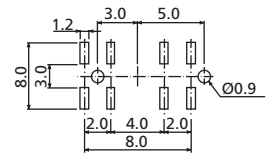

SB2SV SMT, Vertical Slide Switch

Operating Force: L□C□R: 200±100gf L□C□R: 250±100gf