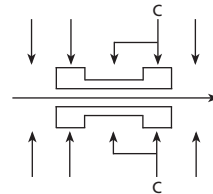

SB2SR SMT, Horizontal Slide Switch

Operating Force: L□C□R: 200±100gf L□C□R: 250±100gf

How to order:

SB2

1 TYPE OF TERMINALS:

- S SMT
- H THT

2 TYPE OF ACTION:

- T Vertical
- R Horizontal

3 HEIGHT OF KNOB (L):

- 2 L = 2.0 mm
- 4 L = 4.0 mm

General Specifications:

Rating: DC6V 0.3A

Circuit: 2C-3P

Timing: Non-Shorting

Travel: 2 + 2 ± 0.1 mm

Operating Force: 200 ± 100 gf