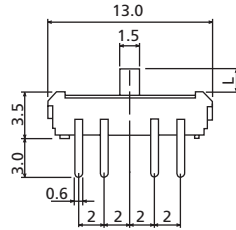

Slide Switches

13 mm Slide Switches

SB2 Series

SB2HT THT, Vertical Slide Switch