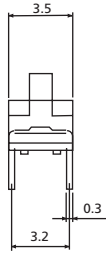

Slide Switches

8 mm Slide Switches

SB1 Series

SB1HT THT Vertical Slide Switch