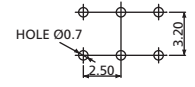

Slide Switches

8 mm Slide Switches

SB1 Series

SB1HT THT Vertical Slide Switch