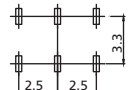

SB1ST SMT Vertical Slide Switch