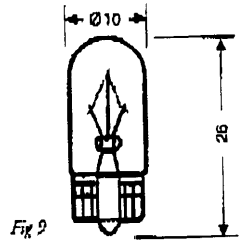

WEDGE BASE

500	6v	3w	Capless	10
501	12v	5w	Capless	10
501A	12v	5w	Amber	10
504	12v	3w	Capless	10
505	24v	3w	Capless	10
507	24v	5w	Capless	10