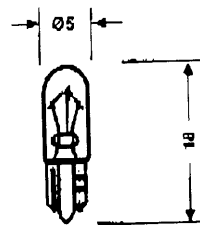

142 463

Side & Indicators

Lamps for side, tail, licence plate and interior illumination

Reference No   Volt   Watt   Type   Dim.(mm)

BA9

287	6v	2w	BA9	9
520	6v	3w	BA9	9
293	6v	4w	BA9	9
918	6v	8w	BA9	9
288	12v	2w	BA9	9
521	12v	3w	BA9	9
233	12v	4w	BA9	9
289	24v	2w	BA9	9
249	24v	4w	BA9	9
651	24v	2.8w	BA9	9

WEDGE BASE

285	6v	1.2w	Capless	5
286	12v	1.2w	Capless	5
286A	12v	1.2w	Amber	5
286B	12v	1.2w	Blue	5
286G	12v	1.2w	Green	5
286R	12v	1.2w	Red	5
508	24v	1.2w	Capless	5
508A	24v	1.2w	Amber	5
508B	24v	1.2w	Blue	5
508G	24v	1.2w	Green	5
508R	24v	1.2w	Red	5
508/28	28v	40	Capless	5

M/Amps

WEDGE / PCB

286D	12v	1.2w	PCB	White
286T	12v	1.2w	PCB	Black
286TC	12v	1.2w	PCB	
			Fiat/Renault	Black
286TFT	12v	1.2w	PCB L/Ford	Black
286TG	12v	2w	PCB GM	Green
286TL	12v	1.2w	PCB	Grey
286TLG	12v	2w	T/Lock GM	Green
508T	24v	1.2w	PCB	Grey
508TY	24v	1.2w	PCB	Yellow

WEDGE BASE

500	6v	3w	Capless	10
501	12v	5w	Capless	10
501A	12v	5w	Amber	10
504	12v	3w	Capless	10
505	24v	3w	Capless	10
507	24v	5w	Capless	10

WEDGE BASE

921	12v	18w	Capless	15
•	12v	21w	Capless	20
•	12v	21/5	Double Filament	
			Capless	20

• Reference Number to be appended