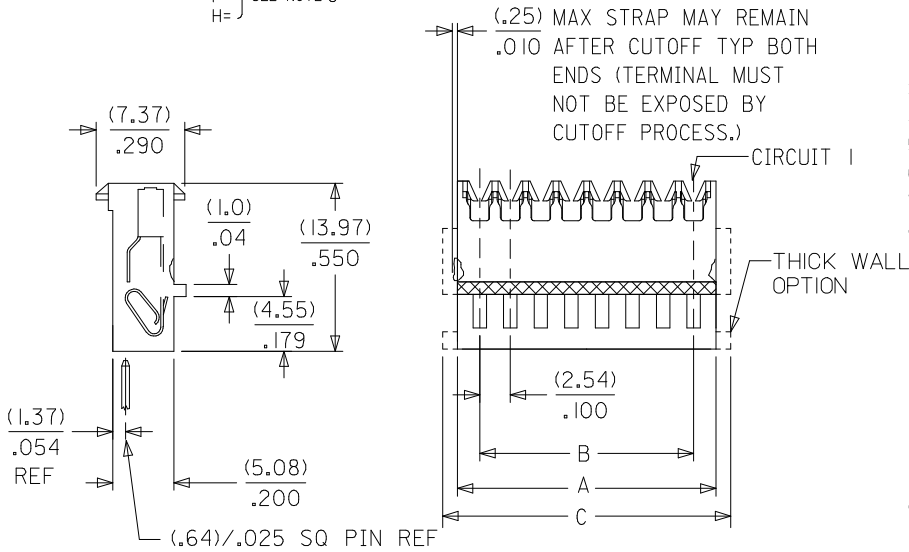

3-*	BA
2	AZ7
1	BA

NO OF CKTS	DIM A	DIM B	DIM C
2	(5.44) .214	(2.54) .100	(7.59) .299
3	(7.98) .314	(5.08) .200	(10.13) .399
4	(10.52) .414	(7.62) .300	(12.67) .499
5	(13.06) .514	(10.16) .400	(15.21) .599
6	(15.60) .614	(12.70) .500	(17.75) .699
7	(18.14) .714	(15.24) .600	(20.29) .799
8	(20.68) .814	(17.78) .700	(22.83) .899
9	(23.22) .914	(20.30) .800	(25.37) .999
10	(25.76) 1.014	(22.86) .900	(27.91) 1.099
11	(28.30) 1.114	(25.40) 1.000	(30.45) 1.199
12	(30.84) 1.214	(27.94) 1.100	(32.99) 1.299
13	(33.38) 1.314	(30.48) 1.200	(35.53) 1.399
14	(35.92) 1.414	(33.02) 1.300	(38.07) 1.499
15	(38.46) 1.514	(35.56) 1.400	(40.61) 1.599
16	(41.00) 1.614	(38.10) 1.500	(43.15) 1.699
17	(43.54) 1.714	(40.64) 1.600	(45.69) 1.799
18	(46.08) 1.814	(43.18) 1.700	(48.23) 1.899
19	(48.62) 1.914	(45.72) 1.800	(50.77) 1.999
20	(51.16) 2.014	(48.26) 1.900	(53.31) 2.099
21	(53.70) 2.114	(50.80) 2.000	(55.85) 2.199
22	(56.24) 2.214	(53.34) 2.100	(58.39) 2.299
23	(58.78) 2.314	(55.88) 2.200	(60.93) 2.399
24	(61.32) 2.414	(58.42) 2.300	(63.47) 2.499
25	(63.86) 2.514	(60.96) 2.400	(66.01) 2.599
26	(66.40) 2.614	(63.50) 2.500	(68.55) 2.699
27	(68.94) 2.714	(66.04) 2.600	(71.09) 2.799
28	(71.48) 2.814	(68.58) 2.700	(73.63) 2.899

CORRECT HSG. NO.'S EC NO: UCP2009-2291 DRWN:MKIPPER 2009/04/16 CHKD:SSOUSEK 2009/04/17 APPR:FSM:TH 2009/04/17	QUALITY SYMBOLS ▽=0 ◁=0	DESCRIPTION REV	BA

GENERAL TOLERANCES (UNLESS SPECIFIED)	
	ANGULAR ±1/2°
DRAFT WHERE APPLICABLE MUST REMAIN WITHIN DIMENSIONS	

DIMENSION STYLE MM/IN	
DRAWN BY SAMIEC	DATE 2004/04/13
CHECKED BY SAMIEC	DATE 2004/04/13
APPROVED BY MARGULIS	DATE 2004/04/13
MATERIAL NO. SEE CHART	

SCALE ---	DESIGN UNITS INCH	THIRD ANGLE PROJECTION
TITLE KK 100 IDT CONNECTOR ASSEMBLY		
MOLEX INCORPORATED		
DOCUMENT NO. SD-7720-001	SHEET NO. 1 OF *