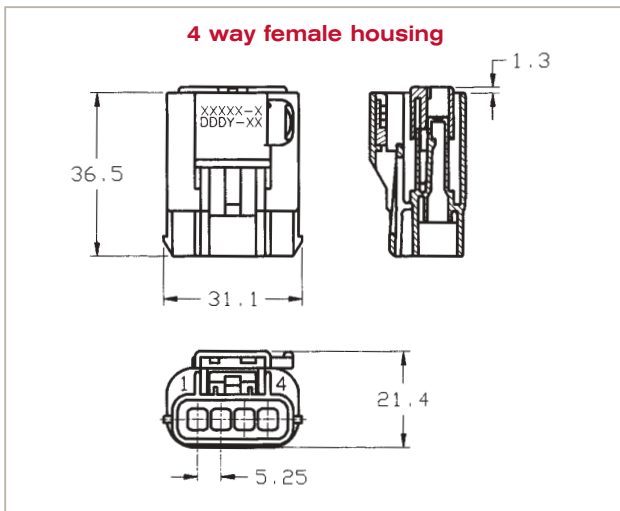

Coupling connectors

Apex

2/3/4/6/10/14 way coupling housings for 2.8 mm terminals

Part Numbers	No. of position	Terminal size	Type	Colour
54200405	4	2.8 mm	Male housing	Black
54200406	4	2.8 mm	Male housing	Light grey
54200407	4	2.8 mm	Male housing	Dark Grey
54200408	4	2.8 mm	Male housing	Natural
54200600	6	2.8 mm	Female housing	Black
54200601	6	2.8 mm	Female housing	Light grey
54200602	6	2.8 mm	Female housing	Dark grey
54200603	6	2.8 mm	Female housing	Natural
54200604	6	2.8 mm	Male housing	Black
54200605	6	2.8 mm	Male housing	Light grey
54200606	6	2.8 mm	Male housing	Dark grey
54200607	6	2.8 mm	Male housing	Natural
54201000	10	2.8 mm	Female housing	Black
54201001	10	2.8 mm	Female housing	Light grey
54201002	10	2.8 mm	Female housing	Light green
54201003	10	2.8 mm	Female housing	Dark green
54201004	10	2.8 mm	Female housing	Orange
54201005	10	2.8 mm	Female housing	Aqua
54201006	10	2.8 mm	Male housing	Black
54201007	10	2.8 mm	Male housing	Light grey
54201008	10	2.8 mm	Male housing	Light green
54201400	14	2.8 mm	Female housing	Black
54201401	14	2.8 mm	Female housing	Light grey
54201402	14	2.8 mm	Female housing	Dark grey
54201403	14	2.8 mm	Female housing	Natural
54201404	14	2.8 mm	Male housing	Black
54201405	14	2.8 mm	Male housing	Light grey

Dimensional characteristics

Coupling connectors

Apex

2/3/4/6/10/14 way coupling housings for 2.8 mm terminals

Dimensional characteristics

Coupling connectors

Apex

2/3/4/6/10/14 way coupling housings for 2.8 mm terminals

Dimensional characteristics

10 way female housing

10 way male housing

14 way female housing

14 way male housing