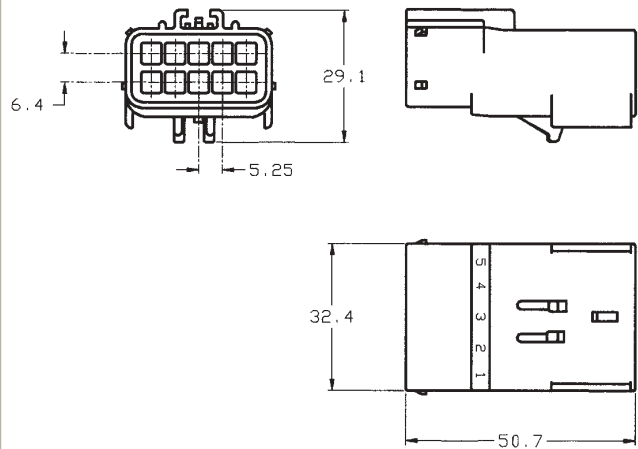

Coupling connectors

Apex

2/3/4/6/10/14 way coupling housings for 2.8 mm terminals

Part Numbers	No. of position	Terminal size	Type	Colour
54200405	4	2.8 mm	Male housing	Black
54200406	4	2.8 mm	Male housing	Light grey
54200407	4	2.8 mm	Male housing	Dark Grey
54200408	4	2.8 mm	Male housing	Natural
54200600	6	2.8 mm	Female housing	Black
54200601	6	2.8 mm	Female housing	Light grey
54200602	6	2.8 mm	Female housing	Dark grey
54200603	6	2.8 mm	Female housing	Natural
54200604	6	2.8 mm	Male housing	Black
54200605	6	2.8 mm	Male housing	Light grey
54200606	6	2.8 mm	Male housing	Dark grey
54200607	6	2.8 mm	Male housing	Natural
54201000	10	2.8 mm	Female housing	Black
54201001	10	2.8 mm	Female housing	Light grey
54201002	10	2.8 mm	Female housing	Light green
54201003	10	2.8 mm	Female housing	Dark green
54201004	10	2.8 mm	Female housing	Orange
54201005	10	2.8 mm	Female housing	Aqua
54201006	10	2.8 mm	Male housing	Black
54201007	10	2.8 mm	Male housing	Light grey
54201008	10	2.8 mm	Male housing	Light green
54201400	14	2.8 mm	Female housing	Black
54201401	14	2.8 mm	Female housing	Light grey
54201402	14	2.8 mm	Female housing	Dark grey
54201403	14	2.8 mm	Female housing	Natural
54201404	14	2.8 mm	Male housing	Black
54201405	14	2.8 mm	Male housing	Light grey

Dimensional characteristics

Coupling connectors

Apex

2/3/4/6/10/14 way coupling housings for 2.8 mm terminals

Dimensional characteristics

Coupling connectors

Apex

2/3/4/6/10/14 way coupling housings for 2.8 mm terminals

Dimensional characteristics

10 way female housing

10 way male housing

14 way female housing

14 way male housing