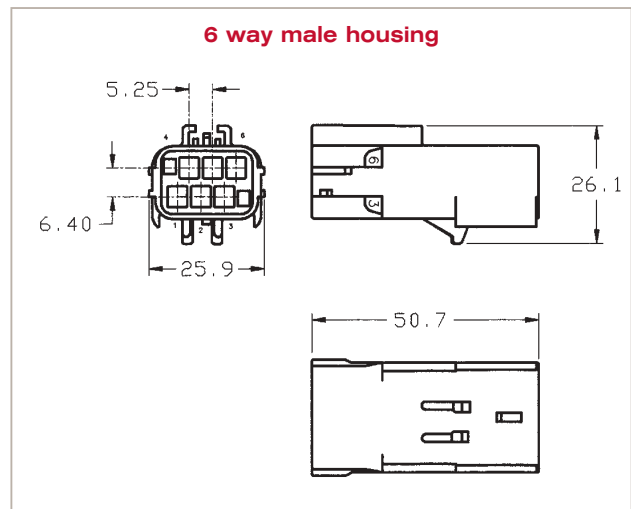

Coupling connectors

Apex

2/3/4/6/10/14 way coupling housings for 2.8 mm terminals

Part Numbers	No. of position	Terminal size	Type	Colour
54200405	4	2.8 mm	Male housing	Black
54200406	4	2.8 mm	Male housing	Light grey
54200407	4	2.8 mm	Male housing	Dark Grey
54200408	4	2.8 mm	Male housing	Natural
54200600	6	2.8 mm	Female housing	Black
54200601	6	2.8 mm	Female housing	Light grey
54200602	6	2.8 mm	Female housing	Dark grey
54200603	6	2.8 mm	Female housing	Natural
54200604	6	2.8 mm	Male housing	Black
54200605	6	2.8 mm	Male housing	Light grey
54200606	6	2.8 mm	Male housing	Dark grey
54200607	6	2.8 mm	Male housing	Natural
54201000	10	2.8 mm	Female housing	Black
54201001	10	2.8 mm	Female housing	Light grey
54201002	10	2.8 mm	Female housing	Light green
54201003	10	2.8 mm	Female housing	Dark green
54201004	10	2.8 mm	Female housing	Orange
54201005	10	2.8 mm	Female housing	Aqua
54201006	10	2.8 mm	Male housing	Black
54201007	10	2.8 mm	Male housing	Light grey
54201008	10	2.8 mm	Male housing	Light green
54201400	14	2.8 mm	Female housing	Black
54201401	14	2.8 mm	Female housing	Light grey
54201402	14	2.8 mm	Female housing	Dark grey
54201403	14	2.8 mm	Female housing	Natural
54201404	14	2.8 mm	Male housing	Black
54201405	14	2.8 mm	Male housing	Light grey

Dimensional characteristics

Coupling connectors

Apex

2/3/4/6/10/14 way coupling housings for 2.8 mm terminals

Dimensional characteristics

Coupling connectors

Apex

2/3/4/6/10/14 way coupling housings for 2.8 mm terminals

Dimensional characteristics

10 way female housing

10 way male housing

14 way female housing

14 way male housing