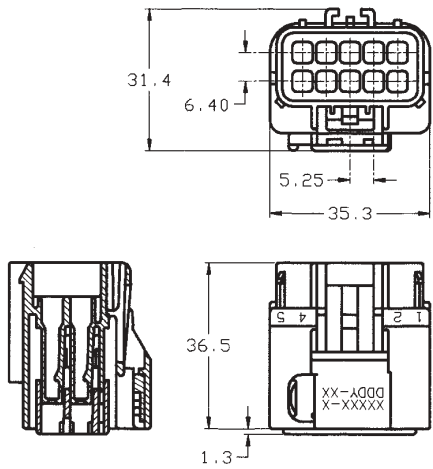

Coupling connectors

Apex

2/3/4/6/10/14 way coupling housings for 2.8 mm terminals

Part Numbers	No. of position	Terminal size	Type	Colour
54200405	4	2.8 mm	Male housing	Black
54200406	4	2.8 mm	Male housing	Light grey
54200407	4	2.8 mm	Male housing	Dark Grey
54200408	4	2.8 mm	Male housing	Natural
54200600	6	2.8 mm	Female housing	Black
54200601	6	2.8 mm	Female housing	Light grey
54200602	6	2.8 mm	Female housing	Dark grey
54200603	6	2.8 mm	Female housing	Natural
54200604	6	2.8 mm	Male housing	Black
54200605	6	2.8 mm	Male housing	Light grey
54200606	6	2.8 mm	Male housing	Dark grey
54200607	6	2.8 mm	Male housing	Natural
54201000	10	2.8 mm	Female housing	Black
54201001	10	2.8 mm	Female housing	Light grey
54201002	10	2.8 mm	Female housing	Light green
54201003	10	2.8 mm	Female housing	Dark green
54201004	10	2.8 mm	Female housing	Orange
54201005	10	2.8 mm	Female housing	Aqua
54201006	10	2.8 mm	Male housing	Black
54201007	10	2.8 mm	Male housing	Light grey
54201008	10	2.8 mm	Male housing	Light green
54201400	14	2.8 mm	Female housing	Black
54201401	14	2.8 mm	Female housing	Light grey
54201402	14	2.8 mm	Female housing	Dark grey
54201403	14	2.8 mm	Female housing	Natural
54201404	14	2.8 mm	Male housing	Black
54201405	14	2.8 mm	Male housing	Light grey

Dimensional characteristics

Coupling connectors

Apex

2/3/4/6/10/14 way coupling housings for 2.8 mm terminals

Dimensional characteristics

Coupling connectors

Apex

2/3/4/6/10/14 way coupling housings for 2.8 mm terminals

Dimensional characteristics

10 way female housing

10 way male housing

14 way female housing

14 way male housing