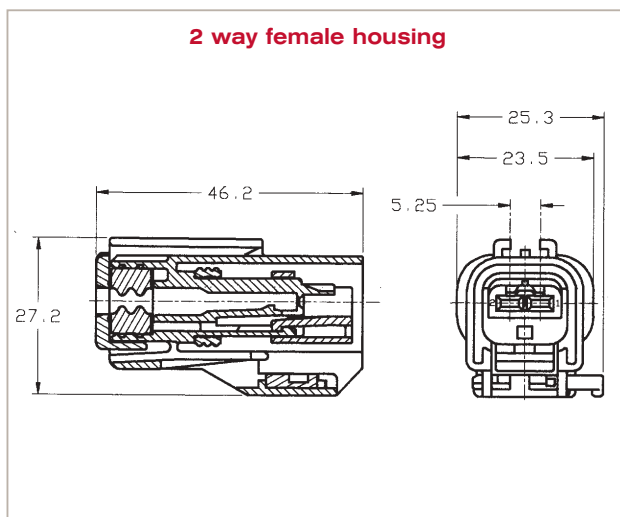

Coupling connectors

Apex

2/3/4/6/10/14 way coupling housings for 2.8 mm terminals

Part Numbers	No. of position	Terminal size	Type	Colour
54200405	4	2.8 mm	Male housing	Black
54200406	4	2.8 mm	Male housing	Light grey
54200407	4	2.8 mm	Male housing	Dark Grey
54200408	4	2.8 mm	Male housing	Natural
54200600	6	2.8 mm	Female housing	Black
54200601	6	2.8 mm	Female housing	Light grey
54200602	6	2.8 mm	Female housing	Dark grey
54200603	6	2.8 mm	Female housing	Natural
54200604	6	2.8 mm	Male housing	Black
54200605	6	2.8 mm	Male housing	Light grey
54200606	6	2.8 mm	Male housing	Dark grey
54200607	6	2.8 mm	Male housing	Natural
54201000	10	2.8 mm	Female housing	Black
54201001	10	2.8 mm	Female housing	Light grey
54201002	10	2.8 mm	Female housing	Light green
54201003	10	2.8 mm	Female housing	Dark green
54201004	10	2.8 mm	Female housing	Orange
54201005	10	2.8 mm	Female housing	Aqua
54201006	10	2.8 mm	Male housing	Black
54201007	10	2.8 mm	Male housing	Light grey
54201008	10	2.8 mm	Male housing	Light green
54201400	14	2.8 mm	Female housing	Black
54201401	14	2.8 mm	Female housing	Light grey
54201402	14	2.8 mm	Female housing	Dark grey
54201403	14	2.8 mm	Female housing	Natural
54201404	14	2.8 mm	Male housing	Black
54201405	14	2.8 mm	Male housing	Light grey

Dimensional characteristics