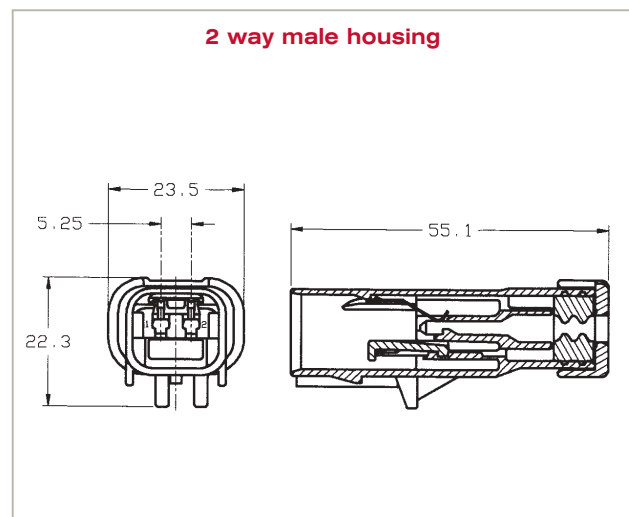

Coupling connectors

Apex

2/3/4/6/10/14 way coupling housings for 2.8 mm terminals

Part Numbers	No. of position	Terminal size	Type	Colour
54200405	4	2.8 mm	Male housing	Black
54200406	4	2.8 mm	Male housing	Light grey
54200407	4	2.8 mm	Male housing	Dark Grey
54200408	4	2.8 mm	Male housing	Natural
54200600	6	2.8 mm	Female housing	Black
54200601	6	2.8 mm	Female housing	Light grey
54200602	6	2.8 mm	Female housing	Dark grey
54200603	6	2.8 mm	Female housing	Natural
54200604	6	2.8 mm	Male housing	Black
54200605	6	2.8 mm	Male housing	Light grey
54200606	6	2.8 mm	Male housing	Dark grey
54200607	6	2.8 mm	Male housing	Natural
54201000	10	2.8 mm	Female housing	Black
54201001	10	2.8 mm	Female housing	Light grey
54201002	10	2.8 mm	Female housing	Light green
54201003	10	2.8 mm	Female housing	Dark green
54201004	10	2.8 mm	Female housing	Orange
54201005	10	2.8 mm	Female housing	Aqua
54201006	10	2.8 mm	Male housing	Black
54201007	10	2.8 mm	Male housing	Light grey
54201008	10	2.8 mm	Male housing	Light green
54201400	14	2.8 mm	Female housing	Black
54201401	14	2.8 mm	Female housing	Light grey
54201402	14	2.8 mm	Female housing	Dark grey
54201403	14	2.8 mm	Female housing	Natural
54201404	14	2.8 mm	Male housing	Black
54201405	14	2.8 mm	Male housing	Light grey

Dimensional characteristics