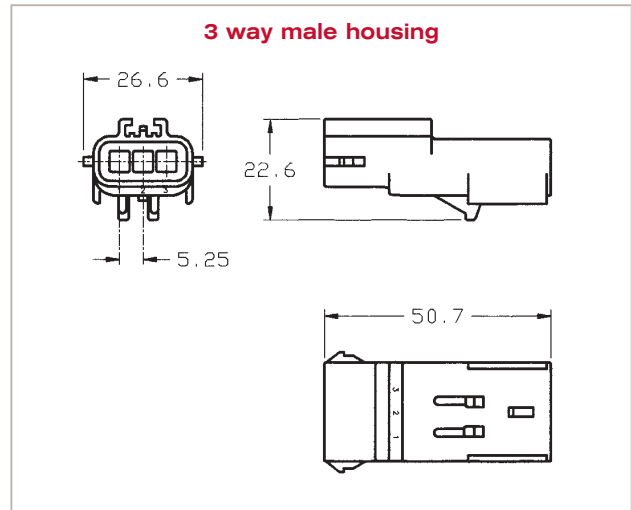

Coupling connectors

Apex

2/3/4/6/10/14 way coupling housings for 2.8 mm terminals

Part Numbers	No. of position	Terminal size	Type	Colour
54200405	4	2.8 mm	Male housing	Black
54200406	4	2.8 mm	Male housing	Light grey
54200407	4	2.8 mm	Male housing	Dark Grey
54200408	4	2.8 mm	Male housing	Natural
54200600	6	2.8 mm	Female housing	Black
54200601	6	2.8 mm	Female housing	Light grey
54200602	6	2.8 mm	Female housing	Dark grey
54200603	6	2.8 mm	Female housing	Natural
54200604	6	2.8 mm	Male housing	Black
54200605	6	2.8 mm	Male housing	Light grey
54200606	6	2.8 mm	Male housing	Dark grey
54200607	6	2.8 mm	Male housing	Natural
54201000	10	2.8 mm	Female housing	Black
54201001	10	2.8 mm	Female housing	Light grey
54201002	10	2.8 mm	Female housing	Light green
54201003	10	2.8 mm	Female housing	Dark green
54201004	10	2.8 mm	Female housing	Orange
54201005	10	2.8 mm	Female housing	Aqua
54201006	10	2.8 mm	Male housing	Black
54201007	10	2.8 mm	Male housing	Light grey
54201008	10	2.8 mm	Male housing	Light green
54201400	14	2.8 mm	Female housing	Black
54201401	14	2.8 mm	Female housing	Light grey
54201402	14	2.8 mm	Female housing	Dark grey
54201403	14	2.8 mm	Female housing	Natural
54201404	14	2.8 mm	Male housing	Black
54201405	14	2.8 mm	Male housing	Light grey

Dimensional characteristics

Coupling connectors

Apex

2/3/4/6/10/14 way coupling housings for 2.8 mm terminals

Dimensional characteristics

Coupling connectors

Apex

2/3/4/6/10/14 way coupling housings for 2.8 mm terminals

Dimensional characteristics

10 way female housing

10 way male housing

14 way female housing

14 way male housing