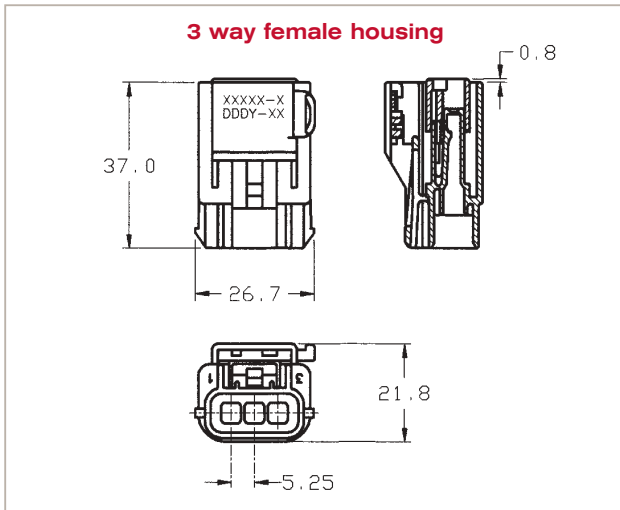

Coupling connectors

Apex

2/3/4/6/10/14 way coupling housings for 2.8 mm terminals

Part Numbers	No. of position	Terminal size	Type	Colour
54200405	4	2.8 mm	Male housing	Black
54200406	4	2.8 mm	Male housing	Light grey
54200407	4	2.8 mm	Male housing	Dark Grey
54200408	4	2.8 mm	Male housing	Natural
54200600	6	2.8 mm	Female housing	Black
54200601	6	2.8 mm	Female housing	Light grey
54200602	6	2.8 mm	Female housing	Dark grey
54200603	6	2.8 mm	Female housing	Natural
54200604	6	2.8 mm	Male housing	Black
54200605	6	2.8 mm	Male housing	Light grey
54200606	6	2.8 mm	Male housing	Dark grey
54200607	6	2.8 mm	Male housing	Natural
54201000	10	2.8 mm	Female housing	Black
54201001	10	2.8 mm	Female housing	Light grey
54201002	10	2.8 mm	Female housing	Light green
54201003	10	2.8 mm	Female housing	Dark green
54201004	10	2.8 mm	Female housing	Orange
54201005	10	2.8 mm	Female housing	Aqua
54201006	10	2.8 mm	Male housing	Black
54201007	10	2.8 mm	Male housing	Light grey
54201008	10	2.8 mm	Male housing	Light green
54201400	14	2.8 mm	Female housing	Black
54201401	14	2.8 mm	Female housing	Light grey
54201402	14	2.8 mm	Female housing	Dark grey
54201403	14	2.8 mm	Female housing	Natural
54201404	14	2.8 mm	Male housing	Black
54201405	14	2.8 mm	Male housing	Light grey

Dimensional characteristics

Coupling connectors

Apex

2/3/4/6/10/14 way coupling housings for 2.8 mm terminals

Dimensional characteristics

Coupling connectors

Apex

2/3/4/6/10/14 way coupling housings for 2.8 mm terminals

Dimensional characteristics

10 way female housing

10 way male housing

14 way female housing

14 way male housing