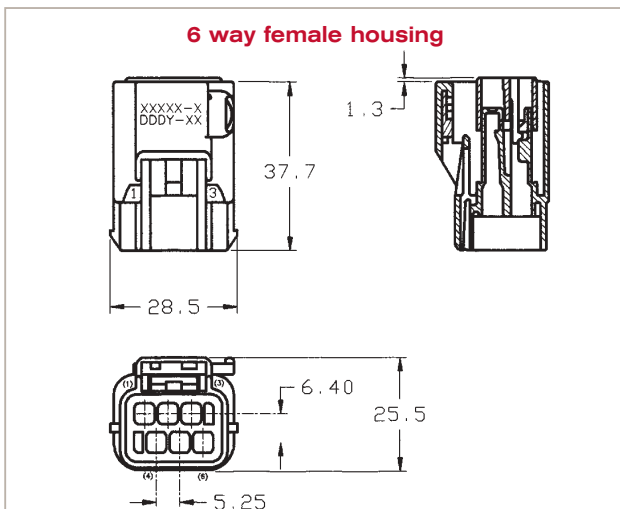

Coupling connectors

Apex

2/3/4/6/10/14 way coupling housings for 2.8 mm terminals

Part Numbers	No. of position	Terminal size	Type	Colour
54200405	4	2.8 mm	Male housing	Black
54200406	4	2.8 mm	Male housing	Light grey
54200407	4	2.8 mm	Male housing	Dark Grey
54200408	4	2.8 mm	Male housing	Natural
54200600	6	2.8 mm	Female housing	Black
54200601	6	2.8 mm	Female housing	Light grey
54200602	6	2.8 mm	Female housing	Dark grey
54200603	6	2.8 mm	Female housing	Natural
54200604	6	2.8 mm	Male housing	Black
54200605	6	2.8 mm	Male housing	Light grey
54200606	6	2.8 mm	Male housing	Dark grey
54200607	6	2.8 mm	Male housing	Natural
54201000	10	2.8 mm	Female housing	Black
54201001	10	2.8 mm	Female housing	Light grey
54201002	10	2.8 mm	Female housing	Light green
54201003	10	2.8 mm	Female housing	Dark green
54201004	10	2.8 mm	Female housing	Orange
54201005	10	2.8 mm	Female housing	Aqua
54201006	10	2.8 mm	Male housing	Black
54201007	10	2.8 mm	Male housing	Light grey
54201008	10	2.8 mm	Male housing	Light green
54201400	14	2.8 mm	Female housing	Black
54201401	14	2.8 mm	Female housing	Light grey
54201402	14	2.8 mm	Female housing	Dark grey
54201403	14	2.8 mm	Female housing	Natural
54201404	14	2.8 mm	Male housing	Black
54201405	14	2.8 mm	Male housing	Light grey

Dimensional characteristics

Coupling connectors

Apex

2/3/4/6/10/14 way coupling housings for 2.8 mm terminals

Dimensional characteristics

Coupling connectors

Apex

2/3/4/6/10/14 way coupling housings for 2.8 mm terminals

Dimensional characteristics

10 way female housing

10 way male housing

14 way female housing

14 way male housing