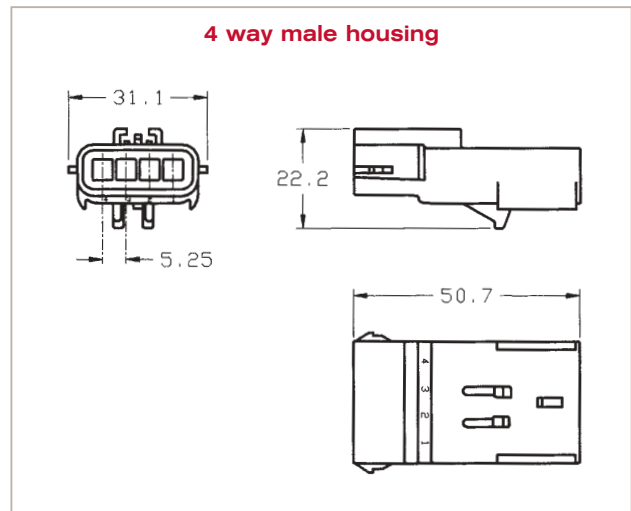

Coupling connectors

Apex

2/3/4/6/10/14 way coupling housings for 2.8 mm terminals

Part Numbers	No. of position	Terminal size	Type	Colour
54200405	4	2.8 mm	Male housing	Black
54200406	4	2.8 mm	Male housing	Light grey
54200407	4	2.8 mm	Male housing	Dark Grey
54200408	4	2.8 mm	Male housing	Natural
54200600	6	2.8 mm	Female housing	Black
54200601	6	2.8 mm	Female housing	Light grey
54200602	6	2.8 mm	Female housing	Dark grey
54200603	6	2.8 mm	Female housing	Natural
54200604	6	2.8 mm	Male housing	Black
54200605	6	2.8 mm	Male housing	Light grey
54200606	6	2.8 mm	Male housing	Dark grey
54200607	6	2.8 mm	Male housing	Natural
54201000	10	2.8 mm	Female housing	Black
54201001	10	2.8 mm	Female housing	Light grey
54201002	10	2.8 mm	Female housing	Light green
54201003	10	2.8 mm	Female housing	Dark green
54201004	10	2.8 mm	Female housing	Orange
54201005	10	2.8 mm	Female housing	Aqua
54201006	10	2.8 mm	Male housing	Black
54201007	10	2.8 mm	Male housing	Light grey
54201008	10	2.8 mm	Male housing	Light green
54201400	14	2.8 mm	Female housing	Black
54201401	14	2.8 mm	Female housing	Light grey
54201402	14	2.8 mm	Female housing	Dark grey
54201403	14	2.8 mm	Female housing	Natural
54201404	14	2.8 mm	Male housing	Black
54201405	14	2.8 mm	Male housing	Light grey

Dimensional characteristics

Coupling connectors

Apex

2/3/4/6/10/14 way coupling housings for 2.8 mm terminals

Dimensional characteristics

Coupling connectors

Apex

2/3/4/6/10/14 way coupling housings for 2.8 mm terminals

Dimensional characteristics

10 way female housing

10 way male housing

14 way female housing

14 way male housing