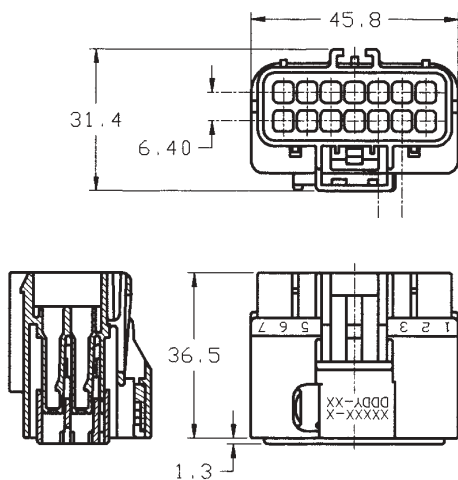

Coupling connectors

Apex

2/3/4/6/10/14 way coupling housings for 2.8 mm terminals

Part Numbers	No. of position	Terminal size	Type	Colour
54200405	4	2.8 mm	Male housing	Black
54200406	4	2.8 mm	Male housing	Light grey
54200407	4	2.8 mm	Male housing	Dark Grey
54200408	4	2.8 mm	Male housing	Natural
54200600	6	2.8 mm	Female housing	Black
54200601	6	2.8 mm	Female housing	Light grey
54200602	6	2.8 mm	Female housing	Dark grey
54200603	6	2.8 mm	Female housing	Natural
54200604	6	2.8 mm	Male housing	Black
54200605	6	2.8 mm	Male housing	Light grey
54200606	6	2.8 mm	Male housing	Dark grey
54200607	6	2.8 mm	Male housing	Natural
54201000	10	2.8 mm	Female housing	Black
54201001	10	2.8 mm	Female housing	Light grey
54201002	10	2.8 mm	Female housing	Light green
54201003	10	2.8 mm	Female housing	Dark green
54201004	10	2.8 mm	Female housing	Orange
54201005	10	2.8 mm	Female housing	Aqua
54201006	10	2.8 mm	Male housing	Black
54201007	10	2.8 mm	Male housing	Light grey
54201008	10	2.8 mm	Male housing	Light green
54201400	14	2.8 mm	Female housing	Black
54201401	14	2.8 mm	Female housing	Light grey
54201402	14	2.8 mm	Female housing	Dark grey
54201403	14	2.8 mm	Female housing	Natural
54201404	14	2.8 mm	Male housing	Black
54201405	14	2.8 mm	Male housing	Light grey

Dimensional characteristics

Coupling connectors

Apex

2/3/4/6/10/14 way coupling housings for 2.8 mm terminals

Dimensional characteristics

Coupling connectors

Apex

2/3/4/6/10/14 way coupling housings for 2.8 mm terminals

Dimensional characteristics

10 way female housing

10 way male housing

14 way female housing

14 way male housing