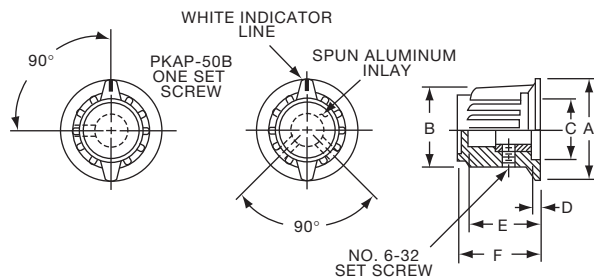

PKA SERIES

PKA50B1/4

PKA90B1/4

Tyco		Ribbed with Line Indicator on Skirt					
Electronics	Alcoswitch	A	B	C	D	E	F
1-1437624-1	PKA50B1/8	.795(20.2)	.580(14.7)	.540(13.7)	.080(2.03)	.450(11.4)	.590(15.0)
1-1437624-0	PKA50B1/4	.795(20.2)	.580(14.7)	.540(13.7)	.080(2.03)	.450(11.4)	.590(15.0)
1-1437624-4	PKA55B1/8	.780(19.8)	.580(14.7)	.475(12.1)	.135(3.43)	.585(14.9)	.675(17.2)
1-1437624-3	PKA55B1/4	.780(19.8)	.580(14.7)	.475(12.1)	.135(3.43)	.585(14.9)	.675(17.2)
1-1437624-5	PKA70B1/4	.980(24.9)	.740(18.8)	.680(17.3)	.118(3.00)	.650(16.5)	.750(19.1)
1-1437624-7	PKA90B1/4	1.375(34.9)	.970(24.6)	.670(17.0)	.195(4.95)	.750(19.1)	.840(21.3)

PKAP SERIES

PKAP50B1/8

PKAP90B1/4

Tyco		Ribbed with Skirt and Pointer with Indicator Line					
Electronics	Alcoswitch	A	B	C	D	E	F
1-1437624-8	PKAP50B1/4	.787(20.0)	.693(17.6)	.508(12.9)	.082(2.08)	.579(14.7)	.689(17.5)
1-1437624-9	PKAP50B1/8	.787(20.0)	.693(17.6)	.508(12.9)	.082(2.08)	.579(14.7)	.689(17.5)
2-1437624-0	PKAP70B1/4	.976(24.8)	.874(22.1)	.668(17.0)	.158(4.01)	.634(16.1)	.737(18.72)