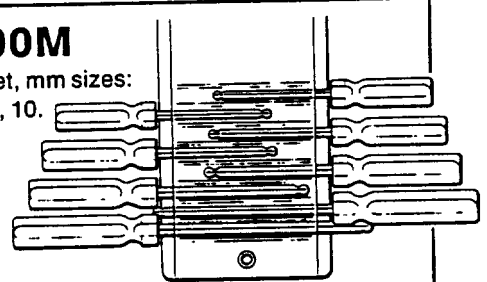

Plastic Case Sets

109-220-223

Imperial

Set No. 608A

12 keys, short arm series,
inch sizes:
.050, 1/16, 5/64, 3/32, 7/64, 1/8, 9/64,
5/32, 3/16, 7/32, 1/4, 5/16.
Weight 0.37 lbs.

Metric

Set No. 9MA

9 keys, short arm series,
mm sizes:
1.5, 2, 2.5, 3, 4, 5, 6, 8, 10.
Weight 0.24 kg.

Multi-Angle Key Sets

Imperial

Set No. 800

8 piece set in wallet, inch bit sizes:
5/64, 3/32, 1/8, 5/32, 3/16,
7/32, 1/4, 5/16.
Weight 1.42 lbs.

Metric

Set No. 800M

8 piece set in wallet, mm sizes:
2, 2.5, 3, 4, 5, 6, 8, 10.
Weight 0.89 kg.

Set No. 802

Multi-Angle Wrench Set
contains 12 multi-angle
wrenches in plastic holder,
inch sizes:
.050, 1/16, 5/64, 3/32, 7/64, 1/8,
9/64, 5/32, 3/16, 7/32, 1/4, 5/16.
Weight 0.51 lbs.
£18.95

Set No. 802M

Set No. 801M

Multi-Angle Wrench Set
contains 6 multi-angle
wrenches in plastic holder,
mm sizes:
1.5, 2, 2.5, 3, 4, 5.
Weight 0.06 kg.

Multi-Angle JackKey Sets

Imperial

Set No. 649

JackKey Set with 7 bits,
inch sizes:
3/32, 1/8, 5/32, 3/16, 1/4,
5/16, 3/8.
Weight 0.79 lbs.