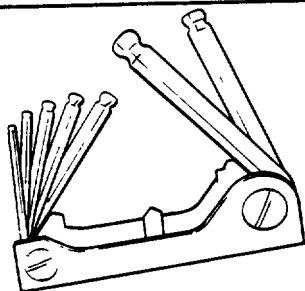

Multi-Angle Wrench Set
contains 9 multi-angle
L-wrenches in plastic case,
mm sizes:
1.5, 2, 2.5, 3, 4, 5, 6, 8, 10.
Weight 0.36 kg.

Set No. 801

Multi-Angle Wrench Set
contains 7 multi-angle
wrenches in plastic holder,
inch sizes:
5/64, 3/32, 7/64, 1/8, 9/64,
5/32, 3/16.
Weight 0.13 lbs.

Set No. 801M

Multi-Angle Wrench Set
contains 6 multi-angle
wrenches in plastic holder,
mm sizes:
1.5, 2, 2.5, 3, 4, 5.
Weight 0.06 kg.

Multi-Angle JackKey Sets

Imperial

Set No. 649

JackKey Set with 7 bits,
inch sizes:
3/32, 1/8, 5/32, 3/16, 1/4,
5/16, 3/8.
Weight 0.79 lbs.