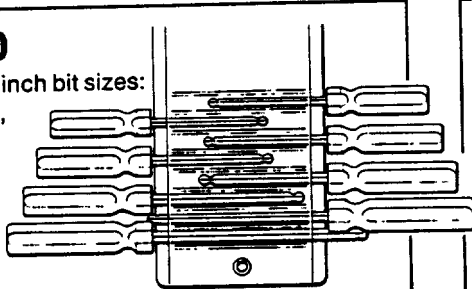

Plastic Case Sets

109-220-223

Imperial

Set No. 608A

12 keys, short arm series,
inch sizes:
.050, 1/16, 5/64, 3/32, 7/64, 1/8, 9/64,
5/32, 3/16, 7/32, 1/4, 5/16.
Weight 0.37 lbs.

Metric

Set No. 9MA

9 keys, short arm series,
mm sizes:
1.5, 2, 2.5, 3, 4, 5, 6, 8, 10.
Weight 0.24 kg.

Multi-Angle Key Sets

Imperial

Set No. 800

8 piece set in wallet, inch bit sizes:
5/64, 3/32, 1/8, 5/32, 3/16,
7/32, 1/4, 5/16.
Weight 1.42 lbs.

Metric

Set No. 800M

8 piece set in wallet, mm sizes:
2, 2.5, 3, 4, 5, 6, 8, 10.
Weight 0.89 kg.

Set No. 802

Multi-Angle Wrench Set
contains 12 multi-angle
wrenches in plastic holder,
inch sizes:
.050, 1/16, 5/64, 3/32, 7/64, 1/8,
9/64, 5/32, 3/16, 7/32, 1/4, 5/16.
Weight 0.51 lbs.
£18.95

Set No. 802M

Set No. 801M

Multi-Angle Wrench Set
contains 6 multi-angle
wrenches in plastic holder,
mm sizes:
1.5, 2, 2.5, 3, 4, 5.
Weight 0.06 kg.

Multi-Angle JackKey Sets

Imperial

Set No. 649

JackKey Set with 7 bits,
inch sizes:
3/32, 1/8, 5/32, 3/16, 1/4,
5/16, 3/8.
Weight 0.79 lbs.