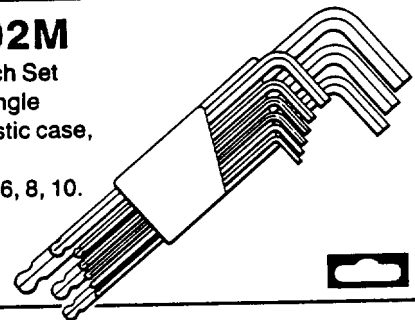

Set No. 802M

Multi-Angle Wrench Set
contains 9 multi-angle
L-wrenches in plastic case,
mm sizes:
1.5, 2, 2.5, 3, 4, 5, 6, 8, 10.
Weight 0.36 kg.