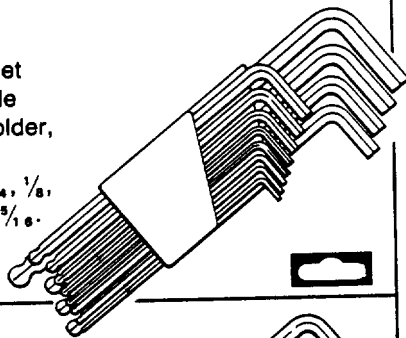

Multi-Angle Key Sets

Imperial

Set No. 800

8 piece set in wallet, inch bit sizes:
5/64, 3/32, 1/8, 5/32, 3/16,
7/32, 1/4, 5/16.
Weight 1.42 lbs.

Metric

Set No. 800M

8 piece set in wallet, mm sizes:
2, 2.5, 3, 4, 5, 6, 8, 10.
Weight 0.89 kg.

Set No. 802

Multi-Angle Wrench Set
contains 12 multi-angle
wrenches in plastic holder,
inch sizes:
.050, 1/16, 5/64, 3/32, 7/64, 1/8,
9/64, 5/32, 3/16, 7/32, 1/4, 5/16.
Weight 0.51 lbs.
£18.95

Set No. 802M

Multi-Angle Wrench Set
contains 9 multi-angle
L-wrenches in plastic case,
mm sizes:
1.5, 2, 2.5, 3, 4, 5, 6, 8, 10.
Weight 0.36 kg.

Set No. 801

Multi-Angle Wrench Set
contains 7 multi-angle
wrenches in plastic holder,
inch sizes:
5/64, 3/32, 7/64, 1/8, 9/64,
5/32, 3/16.
Weight 0.13 lbs.

Set No. 801M

Multi-Angle Wrench Set
contains 6 multi-angle
wrenches in plastic holder,
mm sizes:
1.5, 2, 2.5, 3, 4, 5.
Weight 0.06 kg.

Multi-Angle JackKey Sets

Imperial

Set No. 649

JackKey Set with 7 bits,
inch sizes:
3/32, 1/8, 5/32, 3/16, 1/4,
5/16, 3/8.
Weight 0.79 lbs.