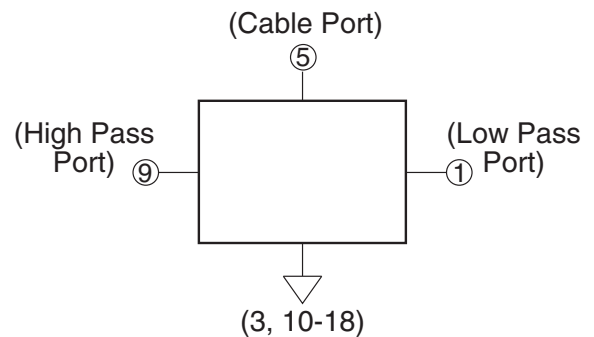

Schematic

Weight .....3.5 grams
Tape & Reel 500/reel
Tube 20/tube

Dimensions: $\frac{\text{Inches}}{\text{mm}}$ Unless otherwise specified, all tolerances are $\pm \frac{.010}{0,25}$