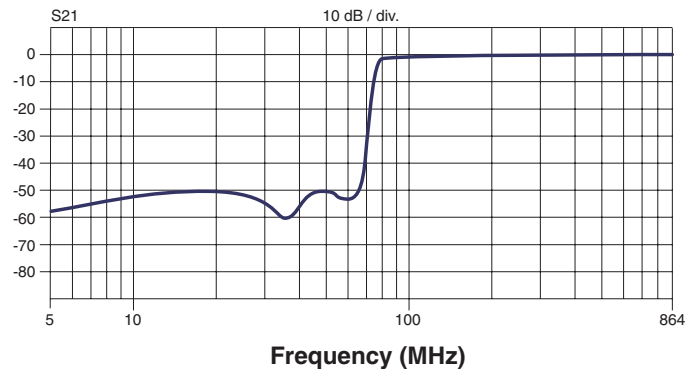

## Typical Performance @ 25°C CX6008

**Low Pass Insertion Loss (TYP)**

**High Pass Insertion Loss (TYP)**

**Isolation (TYP)**

**Passband Return Loss (TYP)**