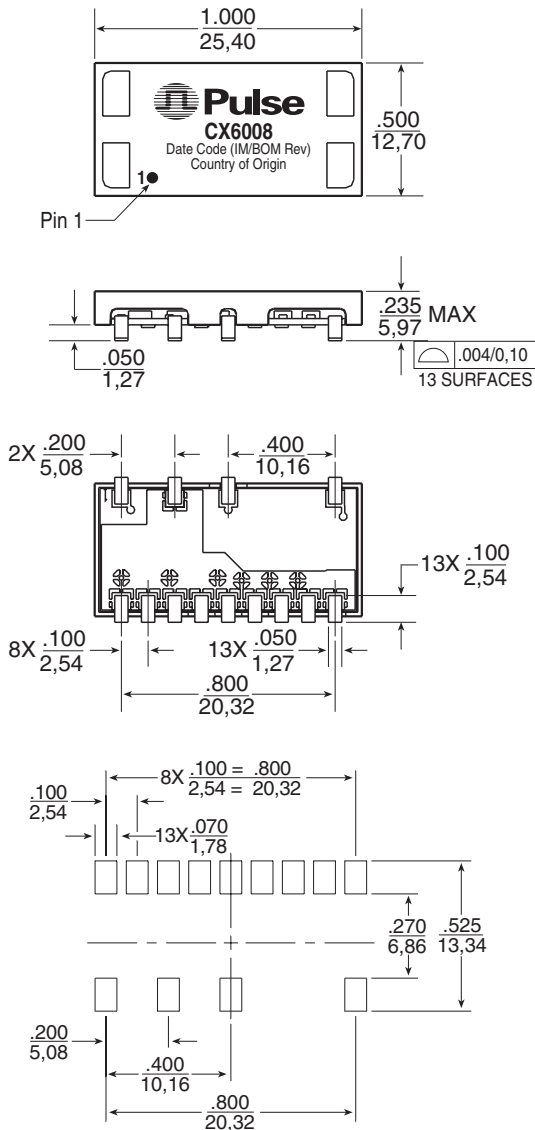

### CX6008

SUGGESTED PAD LAYOUT

## Schematic

Weight .....3.5 grams  
Tape & Reel .....500/reel  
Tube .....20/tube

Dimensions:  $\frac{\text{Inches}}{\text{mm}}$  Unless otherwise specified, all tolerances are  $\pm \frac{.010}{0,25}$