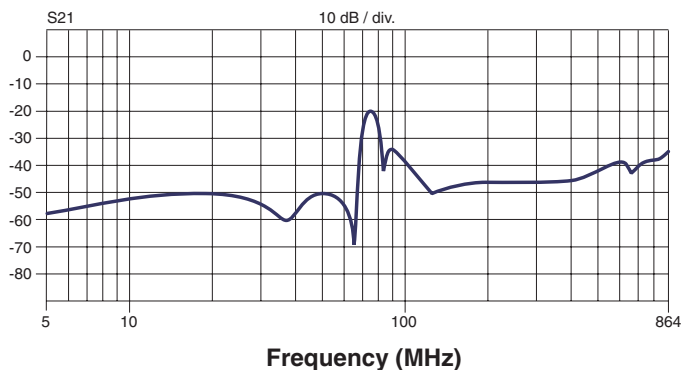

## Typical Performance @ 25°C CX6008

**Low Pass Insertion Loss (TYP)**

**High Pass Insertion Loss (TYP)**

**Isolation (TYP)**

**Passband Return Loss (TYP)**