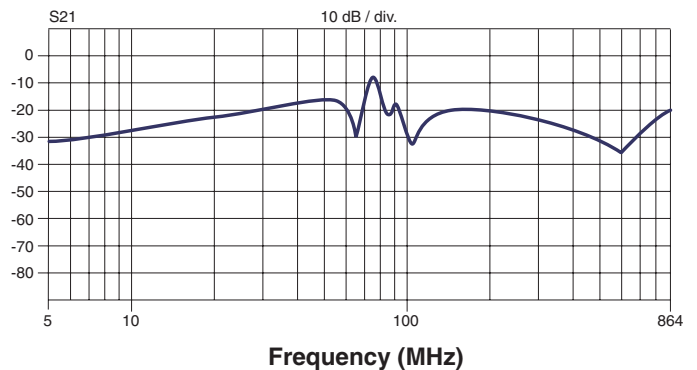

## Typical Performance @ 25°C CX6008

**Low Pass Insertion Loss (TYP)**

**High Pass Insertion Loss (TYP)**

**Isolation (TYP)**

**Passband Return Loss (TYP)**