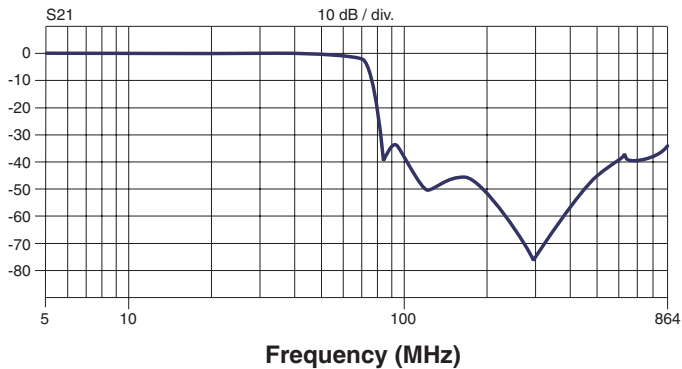

Typical Performance @ 25°C CX6008

Low Pass Insertion Loss (TYP)