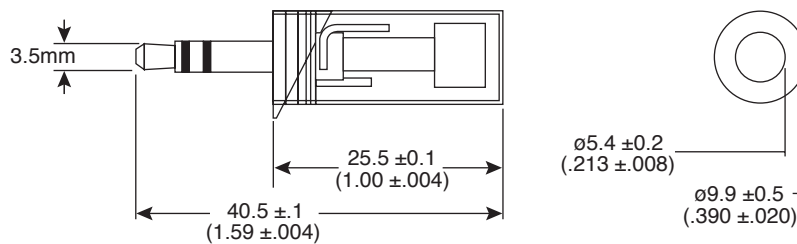

# 3.5mm Stereo Phone Plug

171-2035

**KOBI**CONN

3.5mm Stereo Phone Plug

Dimensions: mm (In.)

SPECIFICATIONS	
Material:	100MΩ @ 500VDC
Insulator:	500VAC for one min.
Handle:	ABS

Date Last Revised: 4-21-05

Available from Mouser Electronics  
1-800-346-6873  
www.mouser.com

KC-300532

171-2035