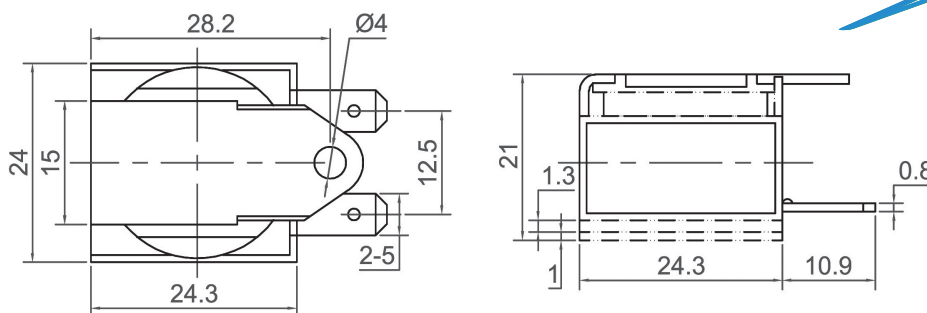

Mechanical Buzzer (DC)

CANOPUS

CMEB2320

Canopus Part no.	Operating Voltage (VDC)	Rated Voltage (VDC)	Max Rated Current (mA)	Min Sound Output (dBA)	Fundamental Frequency (Hz)	Tone Nature	Operating Temperature (°C)	Housing	Weight (g)
CMEB2320J00BE	70~150VAC	110VAC	25	75 at 10cm	-	Continuous	-25 ~ +75	ABS	20
CMEB2320K00BE	160~260VAC	230VAC	30	78 at 10cm	-	Continuous	-25 ~ +75	ABS	20

CMEB2418

Canopus Part no.	Operating Voltage (VDC)	Rated Voltage (VDC)	Max Rated Current (mA)	Min Sound Output (dBA)	Fundamental Frequency (Hz)	Tone Nature	Operating Temperature (°C)	Housing	Weight (g)
CMEB2418F04BW	4 ~ 8	6	33	95 at 10cm	400±100	Continuous	-20 ~ +60	ABS	17
CMEB2418H04BW	7 ~ 16	12	23	95 at 10cm	400±100	Continuous	-20 ~ +60	ABS	17
CMEB2418I04BW	20 ~ 28	24	21	95 at 10cm	400±100	Continuous	-20 ~ +60	ABS	17