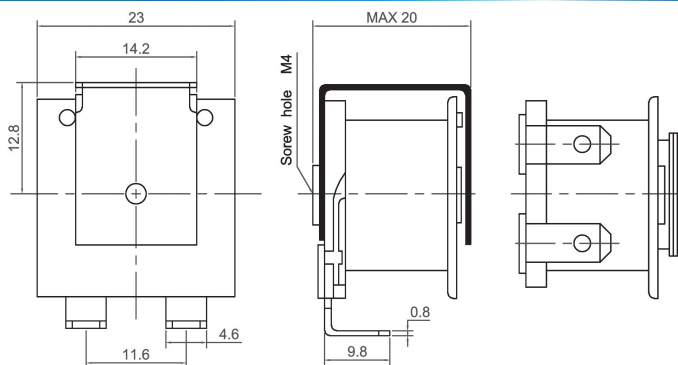

Mechanical Buzzer (DC)

CANOPUS

CMEB2320

Canopus Part no.	Operating Voltage (VDC)	Rated Voltage (VDC)	Max Rated Current (mA)	Min Sound Output (dBA)	Fundamental Frequency (Hz)	Tone Nature	Operating Temperature (°C)	Housing	Weight (g)
CMEB2320J00BE	70~150VAC	110VAC	25	75 at 10cm	-	Continuous	-25 ~ +75	ABS	20
CMEB2320K00BE	160~260VAC	230VAC	30	78 at 10cm	-	Continuous	-25 ~ +75	ABS	20

CMEB2418

Canopus Part no.	Operating Voltage (VDC)	Rated Voltage (VDC)	Max Rated Current (mA)	Min Sound Output (dBA)	Fundamental Frequency (Hz)	Tone Nature	Operating Temperature (°C)	Housing	Weight (g)
CMEB2418F04BW	4 ~ 8	6	33	95 at 10cm	400±100	Continuous	-20 ~ +60	ABS	17
CMEB2418H04BW	7 ~ 16	12	23	95 at 10cm	400±100	Continuous	-20 ~ +60	ABS	17
CMEB2418I04BW	20 ~ 28	24	21	95 at 10cm	400±100	Continuous	-20 ~ +60	ABS	17