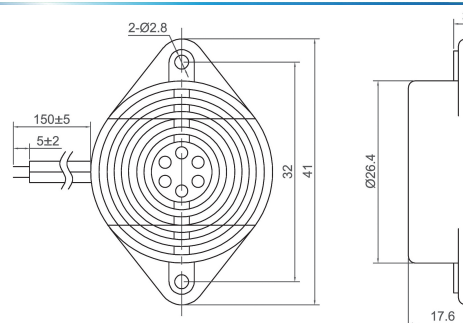

Mechanical Buzzer (DC)

CANOPUS

CMEB2320

Canopus Part no.	Operating Voltage (VDC)	Rated Voltage (VDC)	Max Rated Current (mA)	Min Sound Output (dBA)	Fundamental Frequency (Hz)	Tone Nature	Operating Temperature (°C)	Housing	Weight (g)
CMEB2320J00BE	70~150VAC	110VAC	25	75 at 10cm	-	Continuous	-25 ~ +75	ABS	20
CMEB2320K00BE	160~260VAC	230VAC	30	78 at 10cm	-	Continuous	-25 ~ +75	ABS	20

CMEB2418

Canopus Part no.	Operating Voltage (VDC)	Rated Voltage (VDC)	Max Rated Current (mA)	Min Sound Output (dBA)	Fundamental Frequency (Hz)	Tone Nature	Operating Temperature (°C)	Housing	Weight (g)
CMEB2418F04BW	4 ~ 8	6	33	95 at 10cm	400±100	Continuous	-20 ~ +60	ABS	17
CMEB2418H04BW	7 ~ 16	12	23	95 at 10cm	400±100	Continuous	-20 ~ +60	ABS	17
CMEB2418I04BW	20 ~ 28	24	21	95 at 10cm	400±100	Continuous	-20 ~ +60	ABS	17