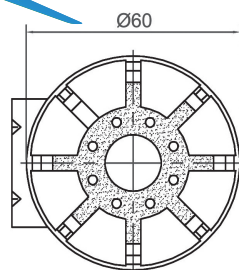

# Piezo Buzzer (DC)

Canopus Part no.	Operating Voltage (VDC)	Rated Voltage (VDC)	Max Rated Current (mA)	Min Sound Output (dBA)	Resonant Frequency (Hz)	Tone Nature	Operating Temperature (°C)	Housing	Weight (g)
CPB5331FC28NW	3 ~ 12	6	20	93 at 30cm	2800 ± 500	Continuous	-30 ~ +70	Noryl	38

CANOPUS

Canopus Part no.	Operating Voltage (VDC)	Rated Voltage (VDC)	Max Rated Current (mA)	Min Sound Output (dBA)	Resonant Frequency (Hz)	Tone Nature	Operating Temperature (°C)	Housing	Weight (g)
CPB6038HC28BW	6 ~ 15	12	300	100 at 1m	2800 ± 400	Continuous	-20 ~ +70	ABS	110
CPB6038HD28BW	6 ~ 15	12	300	108 at 1m	2800 ± 500	Normal Pulse	-20 ~ +85	ABS	110
CPB6038IC28BW	12 ~ 28	24	200	103 at 1m	2800 ± 500	Continuous	-20 ~ +70	ABS	110

Canopus Part no.	Operating Voltage (VDC)	Rated Voltage (VDC)	Max Rated Current (mA)	Min Sound Output (dBA)	Resonant Frequency (Hz)	Tone Nature	Operating Temperature (°C)	Housing	Weight (g)
CPB8432HM26BW	9 ~ 15	12	120	105 at 1m	2600 ~ 3100	Siren	-20 ~ +60	ABS	90
CPB8432HT26BW	6 ~ 15	12	120	105 at 1m	2600 ~ 3100	Two	-20 ~ +60	ABS	90
CPB8432IM15BW	16 ~ 28	24	120	105 at 1m	1500 ~ 3100	Siren	-20 ~ +60	ABS	90
CPB8432IT26BW	16 ~ 28	24	120	105 at 1m	2600 ~ 3100	Two	-20 ~ +60	ABS	90