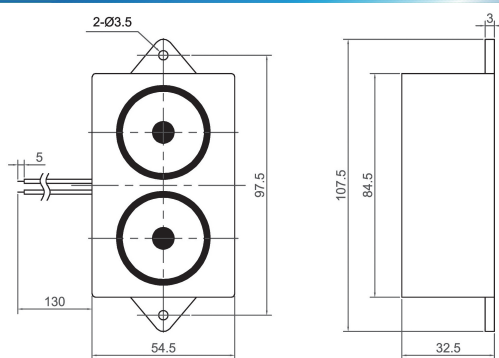

# Piezo Buzzer (DC)

Canopus Part no.	Operating Voltage (VDC)	Rated Voltage (VDC)	Max Rated Current (mA)	Min Sound Output (dBA)	Resonant Frequency (Hz)	Tone Nature	Operating Temperature (°C)	Housing	Weight (g)
CPB5331FC28NW	3 ~ 12	6	20	93 at 30cm	2800 ± 500	Continuous	-30 ~ +70	Noryl	38

CANOPUS

Canopus Part no.	Operating Voltage (VDC)	Rated Voltage (VDC)	Max Rated Current (mA)	Min Sound Output (dBA)	Resonant Frequency (Hz)	Tone Nature	Operating Temperature (°C)	Housing	Weight (g)
CPB6038HC28BW	6 ~ 15	12	300	100 at 1m	2800 ± 400	Continuous	-20 ~ +70	ABS	110
CPB6038HD28BW	6 ~ 15	12	300	108 at 1m	2800 ± 500	Normal Pulse	-20 ~ +85	ABS	110
CPB6038IC28BW	12 ~ 28	24	200	103 at 1m	2800 ± 500	Continuous	-20 ~ +70	ABS	110

Canopus Part no.	Operating Voltage (VDC)	Rated Voltage (VDC)	Max Rated Current (mA)	Min Sound Output (dBA)	Resonant Frequency (Hz)	Tone Nature	Operating Temperature (°C)	Housing	Weight (g)
CPB8432HM26BW	9 ~ 15	12	120	105 at 1m	2600 ~ 3100	Siren	-20 ~ +60	ABS	90
CPB8432HT26BW	6 ~ 15	12	120	105 at 1m	2600 ~ 3100	Two	-20 ~ +60	ABS	90
CPB8432IM15BW	16 ~ 28	24	120	105 at 1m	1500 ~ 3100	Siren	-20 ~ +60	ABS	90
CPB8432IT26BW	16 ~ 28	24	120	105 at 1m	2600 ~ 3100	Two	-20 ~ +60	ABS	90