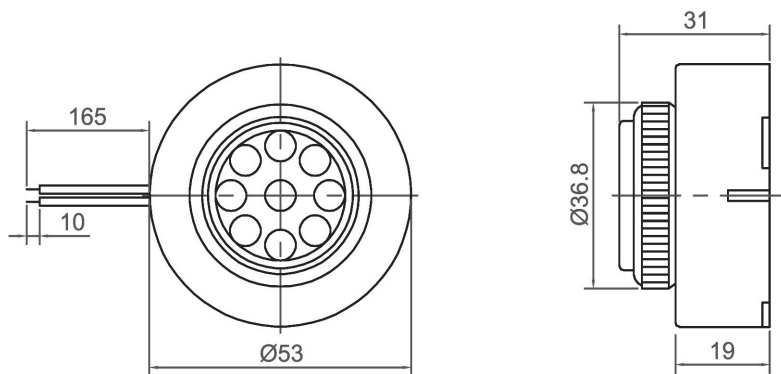

# Piezo Buzzer (DC)

Canopus Part no.	Operating Voltage (VDC)	Rated Voltage (VDC)	Max Rated Current (mA)	Min Sound Output (dBA)	Resonant Frequency (Hz)	Tone Nature	Operating Temperature (°C)	Housing	Weight (g)
CPB5331FC28NW	3 ~ 12	6	20	93 at 30cm	2800 ± 500	Continuous	-30 ~ +70	Noryl	38

CANOPUS

Canopus Part no.	Operating Voltage (VDC)	Rated Voltage (VDC)	Max Rated Current (mA)	Min Sound Output (dBA)	Resonant Frequency (Hz)	Tone Nature	Operating Temperature (°C)	Housing	Weight (g)
CPB6038HC28BW	6 ~ 15	12	300	100 at 1m	2800 ± 400	Continuous	-20 ~ +70	ABS	110
CPB6038HD28BW	6 ~ 15	12	300	108 at 1m	2800 ± 500	Normal Pulse	-20 ~ +85	ABS	110
CPB6038IC28BW	12 ~ 28	24	200	103 at 1m	2800 ± 500	Continuous	-20 ~ +70	ABS	110

Canopus Part no.	Operating Voltage (VDC)	Rated Voltage (VDC)	Max Rated Current (mA)	Min Sound Output (dBA)	Resonant Frequency (Hz)	Tone Nature	Operating Temperature (°C)	Housing	Weight (g)
CPB8432HM26BW	9 ~ 15	12	120	105 at 1m	2600 ~ 3100	Siren	-20 ~ +60	ABS	90
CPB8432HT26BW	6 ~ 15	12	120	105 at 1m	2600 ~ 3100	Two	-20 ~ +60	ABS	90
CPB8432IM15BW	16 ~ 28	24	120	105 at 1m	1500 ~ 3100	Siren	-20 ~ +60	ABS	90
CPB8432IT26BW	16 ~ 28	24	120	105 at 1m	2600 ~ 3100	Two	-20 ~ +60	ABS	90