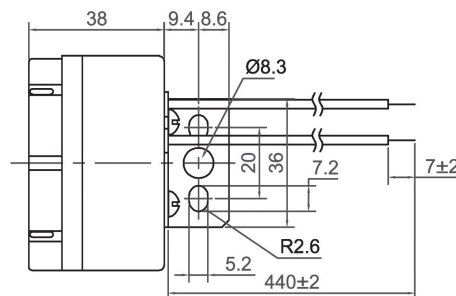

# Piezo Buzzer (DC)

Canopus Part no.	Operating Voltage (VDC)	Rated Voltage (VDC)	Max Rated Current (mA)	Min Sound Output (dBA)	Resonant Frequency (Hz)	Tone Nature	Operating Temperature (°C)	Housing	Weight (g)
CPB5331FC28NW	3 ~ 12	6	20	93 at 30cm	2800 ± 500	Continuous	-30 ~ +70	Noryl	38

CANOPUS

Canopus Part no.	Operating Voltage (VDC)	Rated Voltage (VDC)	Max Rated Current (mA)	Min Sound Output (dBA)	Resonant Frequency (Hz)	Tone Nature	Operating Temperature (°C)	Housing	Weight (g)
CPB6038HC28BW	6 ~ 15	12	300	100 at 1m	2800 ± 400	Continuous	-20 ~ +70	ABS	110
CPB6038HD28BW	6 ~ 15	12	300	108 at 1m	2800 ± 500	Normal Pulse	-20 ~ +85	ABS	110
CPB6038IC28BW	12 ~ 28	24	200	103 at 1m	2800 ± 500	Continuous	-20 ~ +70	ABS	110

Canopus Part no.	Operating Voltage (VDC)	Rated Voltage (VDC)	Max Rated Current (mA)	Min Sound Output (dBA)	Resonant Frequency (Hz)	Tone Nature	Operating Temperature (°C)	Housing	Weight (g)
CPB8432HM26BW	9 ~ 15	12	120	105 at 1m	2600 ~ 3100	Siren	-20 ~ +60	ABS	90
CPB8432HT26BW	6 ~ 15	12	120	105 at 1m	2600 ~ 3100	Two	-20 ~ +60	ABS	90
CPB8432IM15BW	16 ~ 28	24	120	105 at 1m	1500 ~ 3100	Siren	-20 ~ +60	ABS	90
CPB8432IT26BW	16 ~ 28	24	120	105 at 1m	2600 ~ 3100	Two	-20 ~ +60	ABS	90