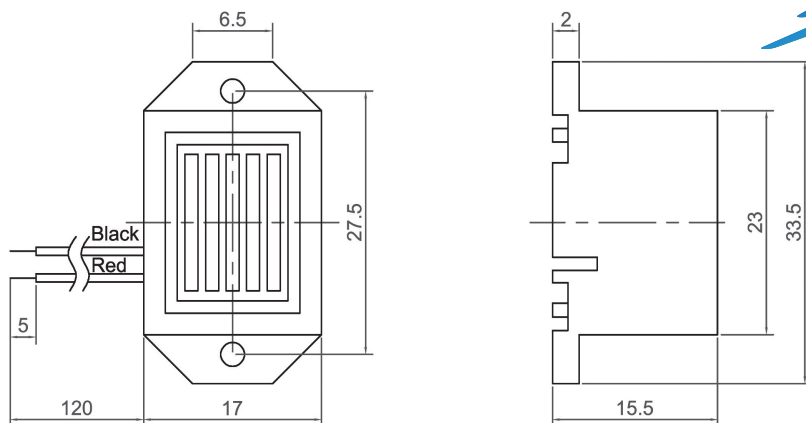

Mechanical Buzzer (DC)

CMEB1715

Canopus Part no.	Operating Voltage (VDC)	Rated Voltage (VDC)	Max Rated Current (mA)	Min Sound Output (dBA)	Fundamental Frequency (Hz)	Tone Nature	Operating Temperature (°C)	Housing	Weight (g)
CMEB1715A04BW	1 ~ 3	1.5	20	70 at 20cm	400±100	Continuous	-10 ~ +60	ABS	10
CMEB1715C04BW	2 ~ 4	3.6	25	70 at 20cm	400±100	Continuous	-10 ~ +60	ABS	10
CMEB1715F04BW	4 ~ 8	6	25	75 at 20cm	400±100	Continuous	-10 ~ +60	ABS	10
CMEB1715G04BW	6 ~ 12	9	25	75 at 20cm	400±100	Continuous	-10 ~ +60	ABS	10
CMEB1715H04BW	9 ~ 15	12	25	75 at 20cm	400±100	Continuous	-10 ~ +60	ABS	10
CMEB1715I04BW	15 ~ 27	24	30	75 at 20cm	400±100	Continuous	-10 ~ +60	ABS	10

CMEB2315

Canopus Part no.	Operating Voltage (VDC)	Rated Voltage (VDC)	Max Rated Current (mA)	Min Sound Output (dBA)	Fundamental Frequency (Hz)	Tone Nature	Operating Temperature (°C)	Housing	Weight (g)
CMEB2315A04BW	1 ~ 3	1.5	20	70 at 20cm	400±100	Continuous	-10 ~ +60	ABS	10
CMEB2315C04BW	2 ~ 4	3.6	25	70 at 20cm	400±100	Continuous	-10 ~ +60	ABS	10
CMEB2315F04BW	4 ~ 8	6	25	75 at 20cm	400±100	Continuous	-10 ~ +60	ABS	10
CMEB2315G04BW	6 ~ 12	9	25	75 at 20cm	400±100	Continuous	-10 ~ +60	ABS	10
CMEB2315H04BW	9 ~ 15	12	25	75 at 20cm	400±100	Continuous	-10 ~ +60	ABS	10
CMEB2315I04BW	15 ~ 27	24	30	75 at 20cm	400±100	Continuous	-10 ~ +60	ABS	10