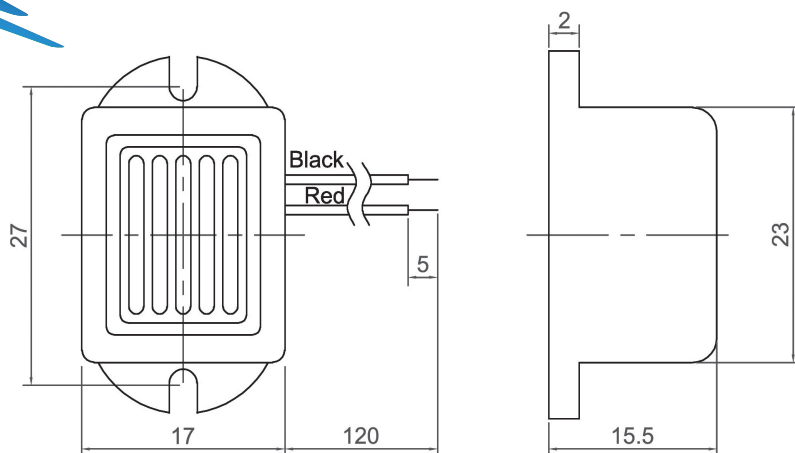

Mechanical Buzzer (DC)

CMEB1715

Canopus Part no.	Operating Voltage (VDC)	Rated Voltage (VDC)	Max Rated Current (mA)	Min Sound Output (dBA)	Fundamental Frequency (Hz)	Tone Nature	Operating Temperature (°C)	Housing	Weight (g)
CMEB1715A04BW	1 ~ 3	1.5	20	70 at 20cm	400±100	Continuous	-10 ~ +60	ABS	10
CMEB1715C04BW	2 ~ 4	3.6	25	70 at 20cm	400±100	Continuous	-10 ~ +60	ABS	10
CMEB1715F04BW	4 ~ 8	6	25	75 at 20cm	400±100	Continuous	-10 ~ +60	ABS	10
CMEB1715G04BW	6 ~ 12	9	25	75 at 20cm	400±100	Continuous	-10 ~ +60	ABS	10
CMEB1715H04BW	9 ~ 15	12	25	75 at 20cm	400±100	Continuous	-10 ~ +60	ABS	10
CMEB1715I04BW	15 ~ 27	24	30	75 at 20cm	400±100	Continuous	-10 ~ +60	ABS	10

CMEB2315

Canopus Part no.	Operating Voltage (VDC)	Rated Voltage (VDC)	Max Rated Current (mA)	Min Sound Output (dBA)	Fundamental Frequency (Hz)	Tone Nature	Operating Temperature (°C)	Housing	Weight (g)
CMEB2315A04BW	1 ~ 3	1.5	20	70 at 20cm	400±100	Continuous	-10 ~ +60	ABS	10
CMEB2315C04BW	2 ~ 4	3.6	25	70 at 20cm	400±100	Continuous	-10 ~ +60	ABS	10
CMEB2315F04BW	4 ~ 8	6	25	75 at 20cm	400±100	Continuous	-10 ~ +60	ABS	10
CMEB2315G04BW	6 ~ 12	9	25	75 at 20cm	400±100	Continuous	-10 ~ +60	ABS	10
CMEB2315H04BW	9 ~ 15	12	25	75 at 20cm	400±100	Continuous	-10 ~ +60	ABS	10
CMEB2315I04BW	15 ~ 27	24	30	75 at 20cm	400±100	Continuous	-10 ~ +60	ABS	10