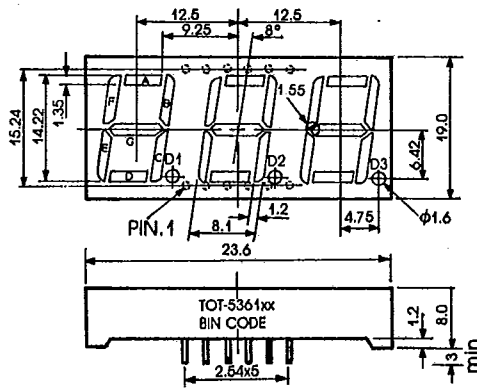

# 0.56 INCH THREE DIGIT NUMERIC DISPLAYS

Series	Model No.	Material	Color	C.C. or C.A.
TOT-5361Ax	TOT-5361AR	GaAsP/GaP	RED	Common
	TOT-5361AH	GaAsP/GaP	H-RED (EFF)	
	TOT-5361AG	GaP	GREEN	
	TOT-5361AY	GaAsP/GaP	YELLOW	Cathode
	TOT-5361AE	GaAsP/GaP	ORANGE	
TOT-5361Bx	TOT-5361BR	GaAsP/GaP	RED	Common
	TOT-5361BH	GaAsP/GaP	H-RED (EFF)	
	TOT-5361BG	GaP	GREEN	
	TOT-5361BY	GaAsP/GaP	YELLOW	Anode
	TOT-5361BE	GaAsP/GaP	ORANGE	

TOT-5361xx

TOT-5361Ax

TOT-5361Bx