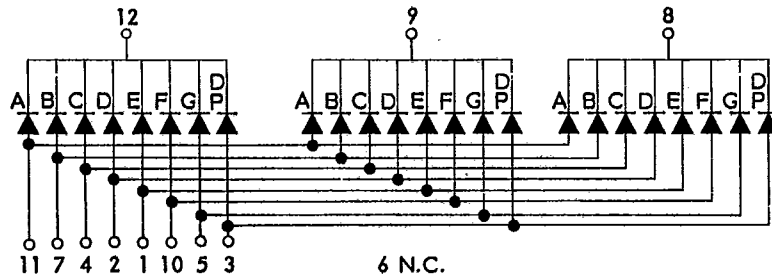

# 0.56 INCH THREE DIGIT NUMERIC DISPLAYS

Series	Model No.	Material	Color	C.C. or C.A.
TOT-5361Ax	TOT-5361AR	GaAsP/GaP	RED	Common
	TOT-5361AH	GaAsP/GaP	H-RED (EFF)	
	TOT-5361AG	GaP	GREEN	
	TOT-5361AY	GaAsP/GaP	YELLOW	Cathode
	TOT-5361AE	GaAsP/GaP	ORANGE	
TOT-5361Bx	TOT-5361BR	GaAsP/GaP	RED	Common
	TOT-5361BH	GaAsP/GaP	H-RED (EFF)	
	TOT-5361BG	GaP	GREEN	
	TOT-5361BY	GaAsP/GaP	YELLOW	Anode
	TOT-5361BE	GaAsP/GaP	ORANGE	

TOT-5361xx

TOT-5361Ax

TOT-5361Bx