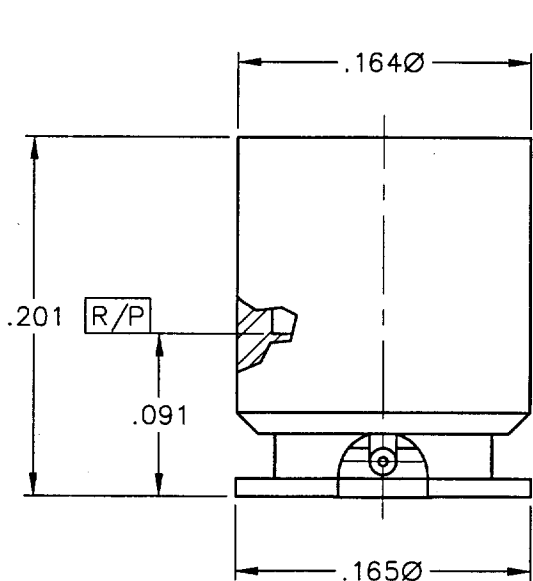

CATALOG NUMBER	A
A012-P84-01	LD
A012-P84-02	LD

GPO MALE STRAIGHT
SURFACE MOUNT

GILBERT ENGINEERING CO., INC.

CODE IDENT NO.: 82316

SERIES: A012-P

MATERIAL AND FINISH: CODE 08

ASSEMBLY PROC.: -