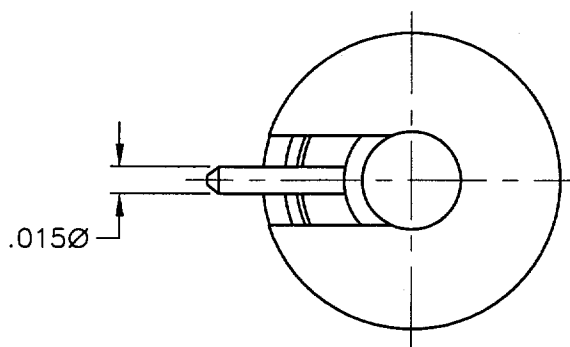

CATALOG NUMBER	A
A012-P84-01	LD
A012-P84-02	LD

GPO MALE STRAIGHT
SURFACE MOUNT

GILBERT ENGINEERING CO., INC.

CODE IDENT NO.: 82316

SERIES: A012-P

MATERIAL AND FINISH: CODE 08

ASSEMBLY PROC.: -