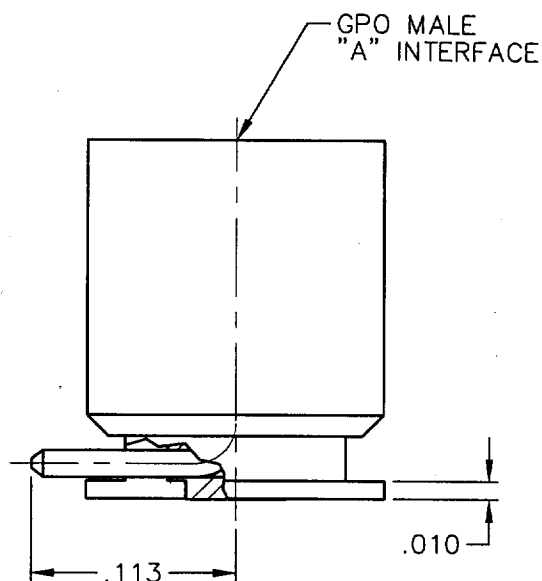

CATALOG NUMBER	A
A012-P84-01	LD
A012-P84-02	LD

GPO MALE STRAIGHT
SURFACE MOUNT

GILBERT ENGINEERING CO., INC.

CODE IDENT NO.: 82316

SERIES: A012-P

MATERIAL AND FINISH: CODE 08

ASSEMBLY PROC.: -