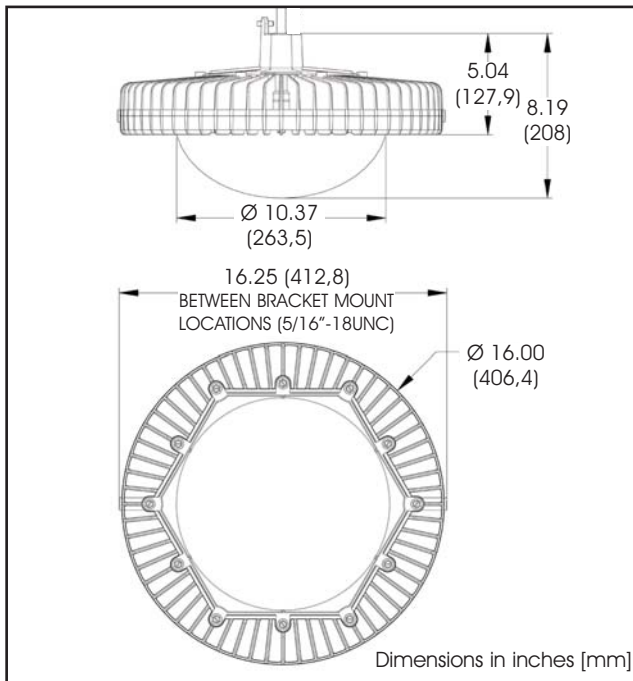

DuroSite™ LED Low Bay Fixture

Certifications & Ratings:

- ▷ UL1598 & UL1598A
- ▷ IP66
- ▷ NEMA 4X
- ▷ CSA22.2 #250

Features & Benefits:

- ▷ Dimmable and occupancy sensor versions available
- ▷ Universal input: (100 - 277VAC), 50/60Hz
- ▷ 80% lumen maintenance over 60,000 operating hours
- ▷ Up to 75 lm/w
- ▷ Significant energy savings
- ▷ Instant on/off
- ▷ Maintenance free
- ▷ Mercury free
- ▷ Superior light quality
- ▷ No UV or IR
- ▷ Produces minimal heat compared to competitive fixtures
- ▷ Simple installation
- ▷ Resistant to shock and vibration
- ▷ Temperature compensation technology for long life

Application:

Dialight's DuroSite™ LED Low Bay fixture was designed specifically to replace conventional lighting in a wide variety of industrial applications; both indoor and outdoor. Its low profile light weight design and versatile mounting options make it ideal for many applications such as parking decks, garages, cold storage and other applications with mounting heights up to 20 feet.

Mechanical Information:

Fixture Weight: 18 lbs (8.2 kg)
Mounting: (1) 3/4" NPT or (2) 5/16"-18 x .75" UNC

Electrical specifications:

Operating Voltage: 100-277VAC, 50/60 Hz
Total System Power Consumption: 80W
Operating Temp: -40°F to +149°F (-40°C to +65°C)