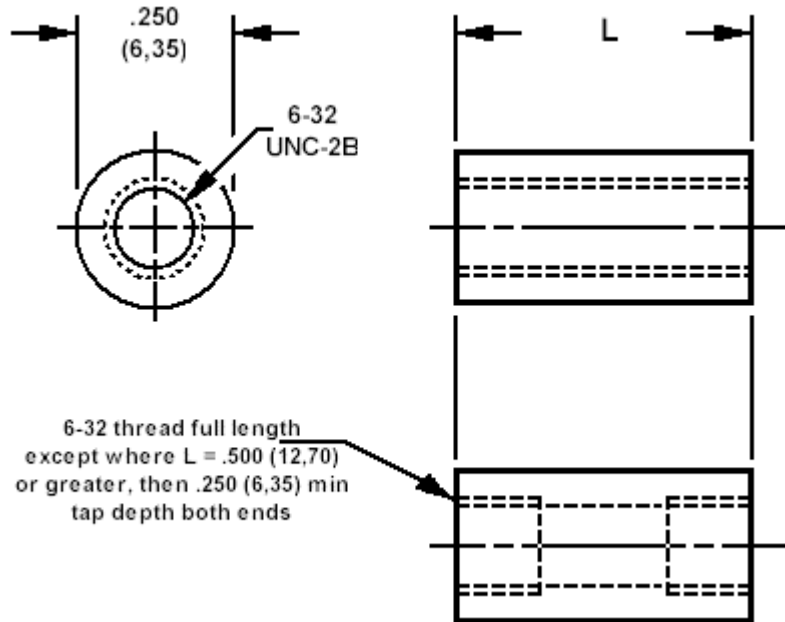

## 350-7420 Spacer/Stand-off, round, threaded

### How to order code

**350-7420-XX-YY-00**

Basic Part No XX = L dimension, YY = Plating Finish

DIMENSIONS (XX)		
	(XX)	L
350-7420	-03	.250 (6,35)
	-05	.375 (9,53)
	-07	.500 (12,70)
	-08	.625 (15,88)
	-09	.750 (19,05)
	-11	1.000 (25,40)

MATERIALS		
Component	Material	Finish (YY)
		-19
Spacer/Stand-Off	Aluminium	Clear Chromate