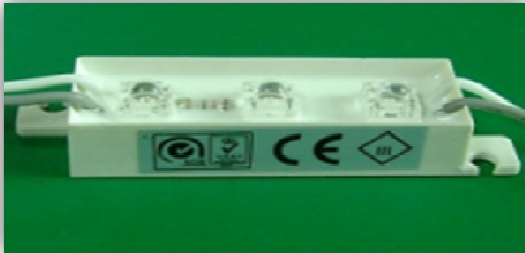

LED Module Specifications

PRODUCT SPECIFICATION

Model No.: FYLM-1044UXC-03-01-12V-W

Applications:
<ul style="list-style-type: none"> ■ Channel Letters ■ Lighting source for shop windows ■ Indoor Decoration Lighting ■ Advertising Signs ■ Replacement for Neon

E-mail:Sales@foryard.com (General)

[Http://www.foryard.com](http://www.foryard.com)

Model No.: FYLM-1044UXC-03-01-12V-W

Photo

Drawing (1 meter)

Notes:

1. All dimensions are millimeters.
2. Tolerance is ±1mm unless otherwise specified.
3. Specifications are subject to change without notice.
4. Dimension: L80*W20*H12mm.without prior notice.
5. Can be cut or connected every three LEDs.

Circuit Diagram(a single group)

Model No.: FYLM-1044UXC-03-01-12V-W

■ Rating Electrical/Optical Characteristics(1 PC)

Item	Red	Yellow	Blue	Green	White
Operation Voltage(V)	DC12	DC12	DC12	DC12	DC12
Power Dissipation(V)	0.3	0.3	0.3	0.3	0.3
Input Current(mA)	25	25	25	25	25
Wavelength(nm)	625-635	590-594	465-475	515-525	CCT:5000K-6500K
Single LED Luminous Intensity(MCD)	400	400	250	1200	1200
Luminous Flux(lm)	6	6	2.1	12	18
Angle(°)	120				
Operation Temperature(°C)	-20~60				
single LED Operating Current(mA)	20				
LED Quantity(pcs)	3				
Dimension:(mm)	L80*W20*H12				
Life Time(hrs)	50000				
net weight:(g)	18				
Approval	CE (NO: E8 06 01 57489 001)				

■ Rating Electrical/Optical Characteristics(20 PC)

Item	Red	Yellow	Blue	Green	White
Power Dissipation	6W	6W	6W	6W	6W
Total Length	3.6m±0.1m	3.6m±0.1m	3.6m±0.1m	3.6m±0.1m	3.6m±0.1m
Input Current(mA)	1200	1200	1200	1200	1200
Weight	360g	360g	360g	360g	360g