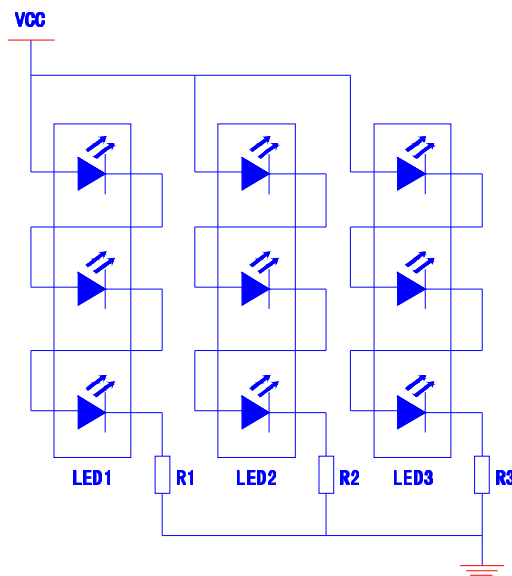

E-mail:Sales@foryard.com (General)

[Http://www.foryard.com](http://www.foryard.com)

Model No.: FYLM-1044UXC-03-01-12V-W

Photo

Drawing (1 meter)

Notes:

1. All dimensions are millimeters.
2. Tolerance is ±1mm unless otherwise specified.
3. Specifications are subject to change without notice.
4. Dimension: L80*W20*H12mm.without prior notice.
5. Can be cut or connected every three LEDs.

Circuit Diagram(a single group)

Model No.: FYLM-1044UXC-03-01-12V-W

■ Rating Electrical/Optical Characteristics(1 PC)

Item	Red	Yellow	Blue	Green	White
Operation Voltage(V)	DC12	DC12	DC12	DC12	DC12
Power Dissipation(V)	0.3	0.3	0.3	0.3	0.3
Input Current(mA)	25	25	25	25	25
Wavelength(nm)	625-635	590-594	465-475	515-525	CCT:5000K-6500K
Single LED Luminous Intensity(MCD)	400	400	250	1200	1200
Luminous Flux(lm)	6	6	2.1	12	18
Angle(°)	120				
Operation Temperature(°C)	-20~60				
single LED Operating Current(mA)	20				
LED Quantity(pcs)	3				
Dimension:(mm)	L80*W20*H12				
Life Time(hrs)	50000				
net weight:(g)	18				
Approval	CE (NO: E8 06 01 57489 001)				

■ Rating Electrical/Optical Characteristics(20 PC)

Item	Red	Yellow	Blue	Green	White
Power Dissipation	6W	6W	6W	6W	6W
Total Length	3.6m±0.1m	3.6m±0.1m	3.6m±0.1m	3.6m±0.1m	3.6m±0.1m
Input Current(mA)	1200	1200	1200	1200	1200
Weight	360g	360g	360g	360g	360g