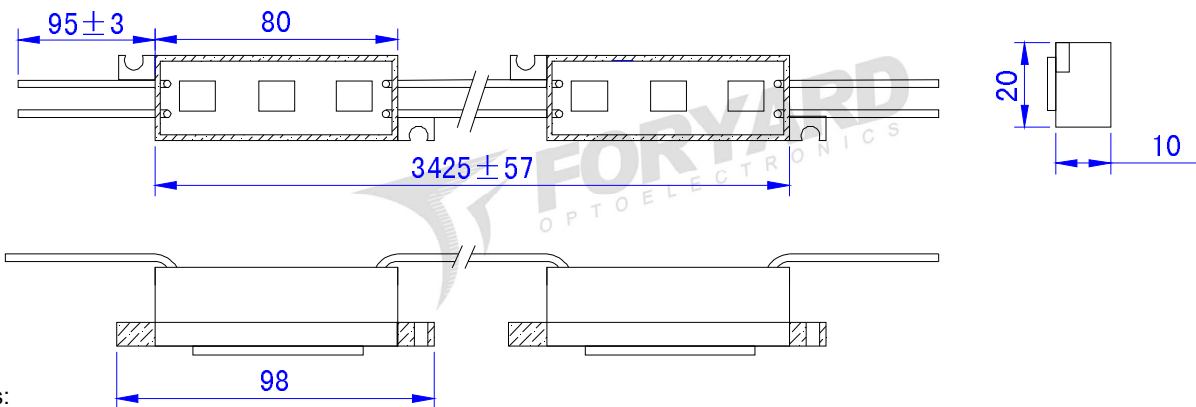

E-mail:Sales@foryard.com (General)

[Http://www.foryard.com](http://www.foryard.com)

Model No.: FYLM-1044UXC-03-01-12V-W

Photo

Drawing (1 meter)

Notes:

1. All dimensions are millimeters.
2. Tolerance is ±1mm unless otherwise specified.
3. Specifications are subject to change without notice.
4. Dimension: L80*W20*H12mm.without prior notice.
5. Can be cut or connected every three LEDs.

Circuit Diagram(a single group)

Model No.: FYLM-1044UXC-03-01-12V-W

■ Rating Electrical/Optical Characteristics(1 PC)

Item	Red	Yellow	Blue	Green	White
Operation Voltage(V)	DC12	DC12	DC12	DC12	DC12
Power Dissipation(V)	0.3	0.3	0.3	0.3	0.3
Input Current(mA)	25	25	25	25	25
Wavelength(nm)	625-635	590-594	465-475	515-525	CCT:5000K-6500K
Single LED Luminous Intensity(MCD)	400	400	250	1200	1200
Luminous Flux(lm)	6	6	2.1	12	18
Angle(°)	120				
Operation Temperature(°C)	-20~60				
single LED Operating Current(mA)	20				
LED Quantity(pcs)	3				
Dimension:(mm)	L80*W20*H12				
Life Time(hrs)	50000				
net weight:(g)	18				
Approval	CE (NO: E8 06 01 57489 001)				

■ Rating Electrical/Optical Characteristics(20 PC)

Item	Red	Yellow	Blue	Green	White
Power Dissipation	6W	6W	6W	6W	6W
Total Length	3.6m±0.1m	3.6m±0.1m	3.6m±0.1m	3.6m±0.1m	3.6m±0.1m
Input Current(mA)	1200	1200	1200	1200	1200
Weight	360g	360g	360g	360g	360g