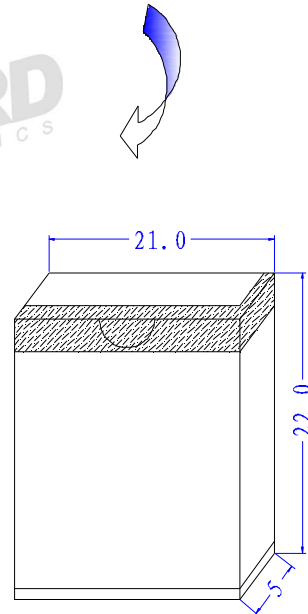

E-mail:Sales@foryard.com (General)

[Http://www.foryard.com](http://www.foryard.com)

Model No.: FYLM-1044UXC-03-01-12V-W

Photo

Drawing (1 meter)

Notes:

1. All dimensions are millimeters.
2. Tolerance is ±1mm unless otherwise specified.
3. Specifications are subject to change without notice.
4. Dimension: L80*W20*H12mm.without prior notice.
5. Can be cut or connected every three LEDs.

Circuit Diagram(a single group)

Model No.: FYLM-1044UXC-03-01-12V-W

■ Rating Electrical/Optical Characteristics(1 PC)

Item	Red	Yellow	Blue	Green	White
Operation Voltage(V)	DC12	DC12	DC12	DC12	DC12
Power Dissipation(V)	0.3	0.3	0.3	0.3	0.3
Input Current(mA)	25	25	25	25	25
Wavelength(nm)	625-635	590-594	465-475	515-525	CCT:5000K-6500K
Single LED Luminous Intensity(MCD)	400	400	250	1200	1200
Luminous Flux(lm)	6	6	2.1	12	18
Angle(°)	120				
Operation Temperature(°C)	-20~60				
single LED Operating Current(mA)	20				
LED Quantity(pcs)	3				
Dimension:(mm)	L80*W20*H12				
Life Time(hrs)	50000				
net weight:(g)	18				
Approval	CE (NO: E8 06 01 57489 001)				

■ Rating Electrical/Optical Characteristics(20 PC)

Item	Red	Yellow	Blue	Green	White
Power Dissipation	6W	6W	6W	6W	6W
Total Length	3.6m±0.1m	3.6m±0.1m	3.6m±0.1m	3.6m±0.1m	3.6m±0.1m
Input Current(mA)	1200	1200	1200	1200	1200
Weight	360g	360g	360g	360g	360g

Model No.: FYLM-1044UXC-03-01-12V-W

Package(5 meters)

The backsides of all products will stick '3M' branded double-sided sticker with 10mm width.

XPCS/Polybag

24Boxes/Carton

OUTSIDE LABEL

xPolybags/Box

OUTSIDE LABEL