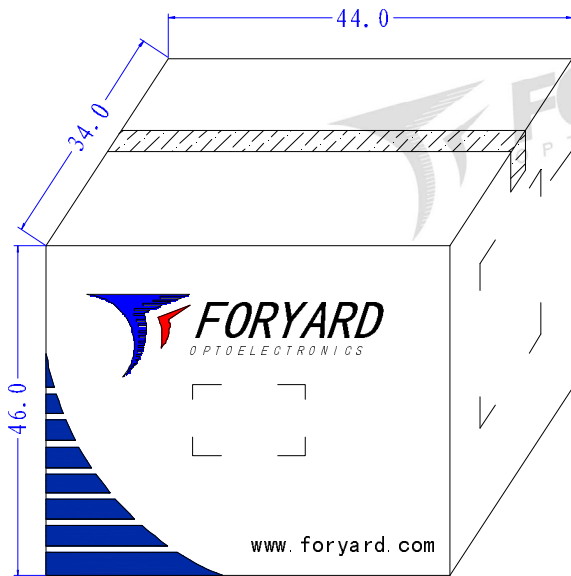

E-mail:Sales@foryard.com (General)

[Http://www.foryard.com](http://www.foryard.com)

Model No.: FYLM-1044UXC-03-01-12V-W

Photo

Drawing (1 meter)

Notes:

1. All dimensions are millimeters.
2. Tolerance is ±1mm unless otherwise specified.
3. Specifications are subject to change without notice.
4. Dimension: L80*W20*H12mm.without prior notice.
5. Can be cut or connected every three LEDs.

Circuit Diagram(a single group)

Model No.: FYLM-1044UXC-03-01-12V-W

■ Rating Electrical/Optical Characteristics(1 PC)

Item	Red	Yellow	Blue	Green	White
Operation Voltage(V)	DC12	DC12	DC12	DC12	DC12
Power Dissipation(V)	0.3	0.3	0.3	0.3	0.3
Input Current(mA)	25	25	25	25	25
Wavelength(nm)	625-635	590-594	465-475	515-525	CCT:5000K-6500K
Single LED Luminous Intensity(MCD)	400	400	250	1200	1200
Luminous Flux(lm)	6	6	2.1	12	18
Angle(°)	120				
Operation Temperature(°C)	-20~60				
single LED Operating Current(mA)	20				
LED Quantity(pcs)	3				
Dimension:(mm)	L80*W20*H12				
Life Time(hrs)	50000				
net weight:(g)	18				
Approval	CE (NO: E8 06 01 57489 001)				

■ Rating Electrical/Optical Characteristics(20 PC)

Item	Red	Yellow	Blue	Green	White
Power Dissipation	6W	6W	6W	6W	6W
Total Length	3.6m±0.1m	3.6m±0.1m	3.6m±0.1m	3.6m±0.1m	3.6m±0.1m
Input Current(mA)	1200	1200	1200	1200	1200
Weight	360g	360g	360g	360g	360g

Model No.: FYLM-1044UXC-03-01-12V-W

Package(5 meters)

The backsides of all products will stick '3M' branded double-sided sticker with 10mm width.

XPCS/Polybag

24Boxes/Carton

OUTSIDE LABEL

xPolybags/Box

OUTSIDE LABEL