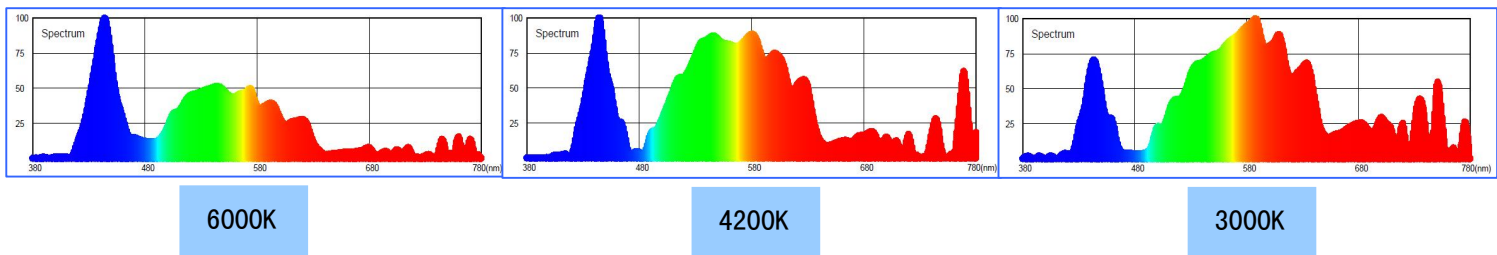

■ Distribution of Spectrum

■ Packing Details

An independent package for each LED bulb, and stick the tag on outside of package, There are 100pcs in one carton :