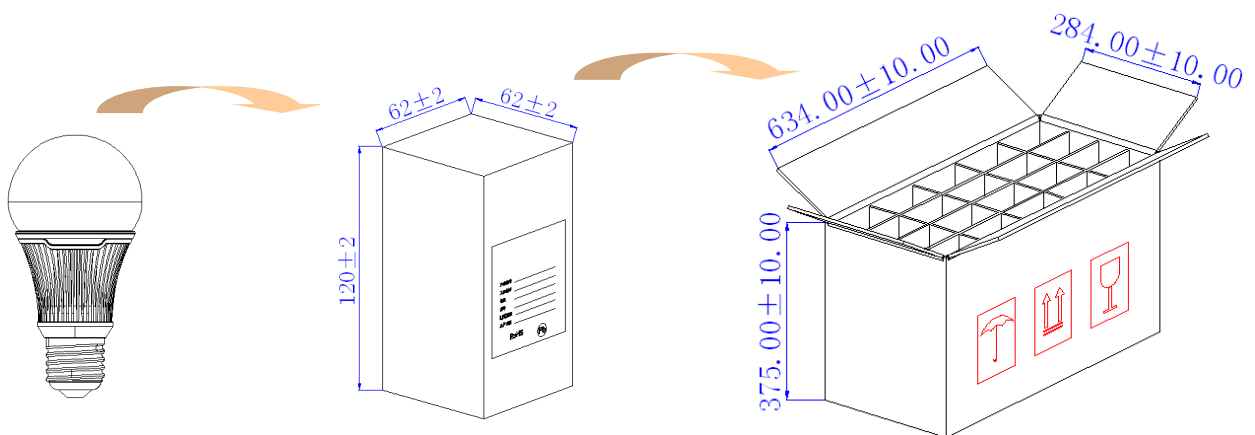

Dimension of Aspect

Using Location

- House
- Office
- Hotel
- Store
- Bar
- Resturant
- Hospital..etc.

Description

Part No.	YS-BUBOE27167WF01	YS-BUBOE27167NF01	YS-BUBOE27167CG01
Working Voltage	90~260V		
Input Current	360mA		
Dissipation Power	6.7W		
Factor of Power	50%		
Color Temperoture	2760-3160K	3920-4600K	5450-6600K
Brightness	460 Lm	540 Lm	560 Lm
Brightness/Watt	68 Lm/W	80 Lm/W	83 Lm/W
C.R.T	80	75	75
Beam Angel	270°		
LED Type	SMD285		
LED QTY	30PCS		
Temperature of Shell	59°C		
Life	40,000hr		
Temperature of Working condition	-20~55°C		
Humidity of Working condition	≤90%		
Temperature of Storage	-40~60°C		
Material	Glass/Aluminum Ally(White)		
Size of Aspect	117.82*D60mm		
Weight	130g		

■ Distribution of Illuminance (2m for the center of the surface light source with 1.2m aperture illumination distribution within the X, Y axis).

Color Temperature	Center	300mm	400mm	500mm	600mm	700mm	800mm	900mm	1000mm	1100mm	1200mm
6000K	34.4	33.4	33.0	32.4	32.0	31.6	31.0	30.3	29.8	29.0	28.1
4200K	32.5	32.2	31.8	31.1	30.8	30.4	29.6	28.8	27.9	27.1	26.8
3000K	30.5	29.2	28.7	28.5	27.8	27.3	26.6	26.0	25.4	25.0	24.2

Unit of Illuminance : LUX

■ Distribution of Spectrum

■ Packing Details

An independent package for each LED bulb, and stick the tag on outside of package, There are 100pcs in one carton :

Dimension : 62*62*118mm
 Net Weight : 130g
 Gross Weight : 150g

Dimension : 634*375*284mm
 QTY : 100 PCS
 Gross Weight : 約 17Kg