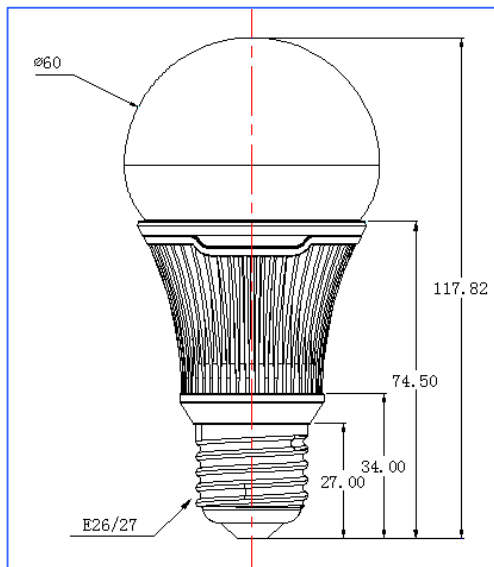

YELLOW STONE CORP.

LED Bulb (Non-Dimmiable) 6.7W

YS-BUBOE27167WF01 YS-BUBOE27167NF01 YS-BUBOE27167CG01

Feature

- Even brightness, adopt new style design wide beam angel 270°.
- Energy saving (saving 80% above, compare with traditional tungsten bulb).
- AC90 ~ 250V Wide voltage.
- Standard lighting color temperature:3000K, 4200K, 6000K; To suit various environment.
- E26/E27 Lamp base suitable for traditional lamp holder, easy to install.
- Long Life and lower maintenance cost.
- Meet RoHS compliance, no mercury or any harmful substance.

Dimension of Aspect

Using Location

- House
- Office
- Hotel
- Store
- Bar
- Resturant
- Hospital..etc.

Description

Part No.	YS-BUBOE27167WF01	YS-BUBOE27167NF01	YS-BUBOE27167CG01
Working Voltage	90~260V		
Input Current	360mA		
Dissipation Power	6.7W		
Factor of Power	50%		
Color Temperoture	2760-3160K	3920-4600K	5450-6600K
Brightness	460 Lm	540 Lm	560 Lm
Brightness/Watt	68 Lm/W	80 Lm/W	83 Lm/W
C.R.T	80	75	75
Beam Angel	270°		
LED Type	SMD285		
LED QTY	30PCS		
Temperature of Shell	59°C		
Life	40,000hr		
Temperature of Working condition	-20~55°C		
Humidity of Working condition	≤90%		
Temperature of Storage	-40~60°C		
Material	Glass/Aluminum Ally(White)		
Size of Aspect	117.82*D60mm		
Weight	130g		

Unit of Illuminance : LUX

■ Distribution of Spectrum

■ Packing Details

An independent package for each LED bulb, and stick the tag on outside of package, There are 100pcs in one carton :

Dimension : 62*62*118mm
 Net Weight : 130g
 Gross Weight : 150g

Dimension : 634*375*284mm
 QTY : 100 PCS
 Gross Weight : 約 17Kg