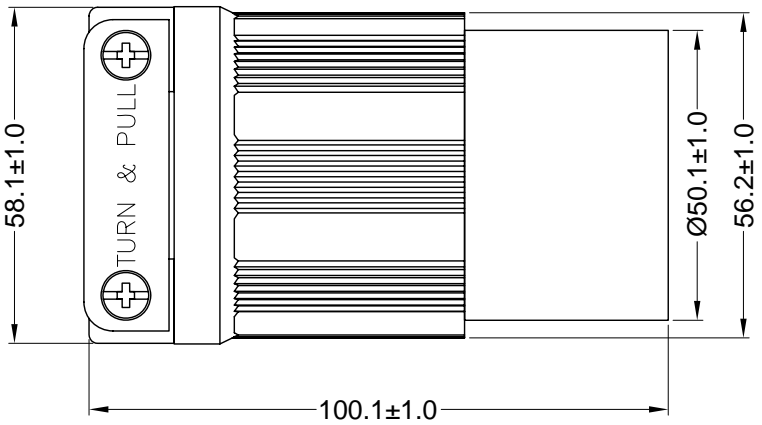

6

5

4

3

2

1

MATERIAL:

Housing & Cord Clamp: Nylon, color black
Contact Holder & Terminal Retainer: Polycarbonate
Contacts: Brass

ELECTRICAL SPECIFICATIONS:

Rated current: 30A
Rated voltage: 250 VAC

APPROVALS:  **UL** US LISTED

**RoHS
COMPLIANT**

REV	DATE	CHANGE	CHKG	CHECK	APPR

TOLERANCE UNLESS OTHERWISE SPECIFIED	
X	± 1
X.X	± 0.4
X.XX	± 0.13
DRAWN BY	PB
CHECK BY	
APPR BY	
DATE:	5/7/10
DATE:	
DATE:	

Power Dynamics, Inc.		
Phone: 973 560-0019 Whippany, New Jersey Fax: 973 560-0076		
PART: NEMA L15-30R CORD CONNECTOR 30A 250VAC; ASSEMBLY TYPE		
PART #: PD-L1530C-B		SHEET 1 of 1
SIZE: A	ALL DIMENSIONS FOR REFERENCE ONLY DIMENSIONS ARE IN MILLIMETERS	REV:
SCALE: NTS		