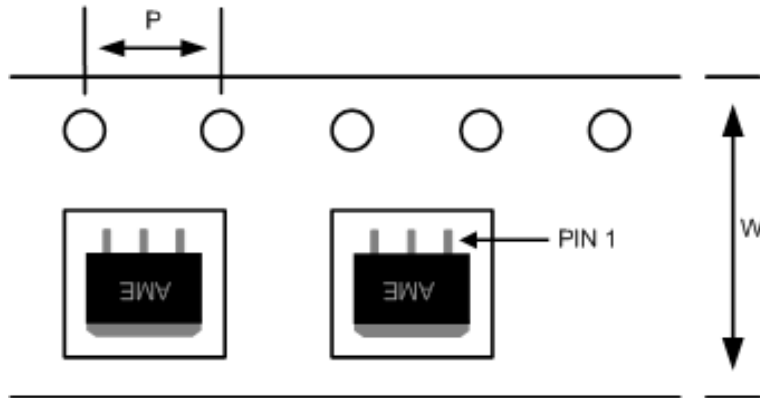

TO-263-3

Carrier Tape, Number of Components Per Reel and Reel Size

Package	Carrier Width (W)	Pitch (P)	Part Per Full Reel	Reel Size
TO-263-3	24.0±0.1 mm	4.0±0.1 mm	800pcs	330±1 mm