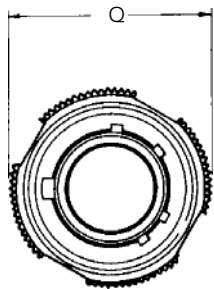

TV06R, CTV06, BS-C6176 D38999/26 JN1034C

Straight plug

- * TV06RW-... Olive Drab Aluminium
- * TVS06RF-... Electroless Nickel Aluminium
- * TVS06RB-... Marine Aluminium Bronze
- * TVS06RS-... Electroless Nickel Stainless Steel
- * TVS06RK-... Firewall Stainless Steel
- * CTV06RW-... Olive Drab Composite
- * CTVS06RF Electroless Nickel Composite
- * BS9520 G0003 C6176... BS Specification
- * D38999/26-... Mil Specification
- * JN1034C... Olive drab Aluminium

- * TVS06RB-... (W88) Marine Aluminium Bronze
- * CECC75-201-002A-... Marine Aluminium Bronze

* To complete order number, see "how to order" pages

Shell Size	MS Shell Size Code	C Dia Max	B Thread 0.1P.0.3L.TS.2B Code	Q Max	V Thread Metric
9	A	21.1	.6250	21.82	M12X1.6g
11	B	23.8	.7500	24.62	M15X1.6g
13	C	28.2	.8750	28.98	M18X1.6g
15	D	31.4	1.0000	32.16	M22X1.6g
17	E	36.5	1.1875	35.33	M25X1.6g
19	F	39.3	1.2500	38.10	M28X1.6g
21	G	42.5	1.3750	41.28	M31X1.6g
23	H	45.3	1.5000	44.45	M34X1.6g
25	J	48.4	1.6250	47.63	M37X1.6g

All dimensions for reference only