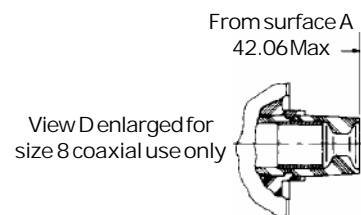

TV06R, CTV06, BS-C6176 D38999/26 JN1034C

Straight plug

- * TV06RW-... Olive Drab Aluminium
- * TVS06RF-... Electroless Nickel Aluminium
- * TVS06RB-... Marine Aluminium Bronze
- * TVS06RS-... Electroless Nickel Stainless Steel
- * TVS06RK-... Firewall Stainless Steel
- * CTV06RW-... Olive Drab Composite
- * CTVS06RF Electroless Nickel Composite
- * BS9520 G0003 C6176... BS Specification
- * D38999/26-... Mil Specification
- * JN1034C... Olive drab Aluminium

- * TVS06RB-... (W88) Marine Aluminium Bronze
- * CECC75-201-002A-... Marine Aluminium Bronze

* To complete order number, see "how to order" pages

Shell Size	MS Shell Size Code	C Dia Max	B Thread 0.1P.0.3L.TS.2B Code	Q Max	V Thread Metric
9	A	21.1	.6250	21.82	M12X1.6g
11	B	23.8	.7500	24.62	M15X1.6g
13	C	28.2	.8750	28.98	M18X1.6g
15	D	31.4	1.0000	32.16	M22X1.6g
17	E	36.5	1.1875	35.33	M25X1.6g
19	F	39.3	1.2500	38.10	M28X1.6g
21	G	42.5	1.3750	41.28	M31X1.6g
23	H	45.3	1.5000	44.45	M34X1.6g
25	J	48.4	1.6250	47.63	M37X1.6g

All dimensions for reference only