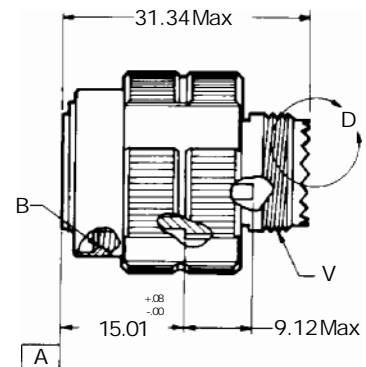

TV06R, CTV06, BS-C6176 D38999/26 JN1034C

Straight plug

- * TV06RW-... Olive Drab Aluminium
- * TVS06RF-... Electroless Nickel Aluminium
- * TVS06RB-... Marine Aluminium Bronze
- * TVS06RS-... Electroless Nickel Stainless Steel
- * TVS06RK-... Firewall Stainless Steel
- * CTV06RW-... Olive Drab Composite
- * CTVS06RF Electroless Nickel Composite
- * BS9520 G0003 C6176... BS Specification
- * D38999/26-... Mil Specification
- * JN1034C... Olive drab Aluminium

- * TVS06RB-... (W88) Marine Aluminium Bronze
- * CECC75-201-002A-... Marine Aluminium Bronze

* To complete order number, see "how to order" pages

Shell Size	MS Shell Size Code	C Dia Max	B Thread 0.1P.0.3L.TS.2B Code	Q Max	V Thread Metric
9	A	21.1	.6250	21.82	M12X1.6g
11	B	23.8	.7500	24.62	M15X1.6g
13	C	28.2	.8750	28.98	M18X1.6g
15	D	31.4	1.0000	32.16	M22X1.6g
17	E	36.5	1.1875	35.33	M25X1.6g
19	F	39.3	1.2500	38.10	M28X1.6g
21	G	42.5	1.3750	41.28	M31X1.6g
23	H	45.3	1.5000	44.45	M34X1.6g
25	J	48.4	1.6250	47.63	M37X1.6g

All dimensions for reference only