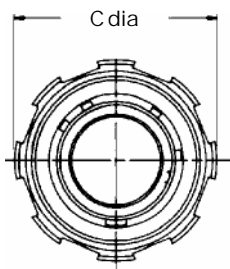

TV06R, CTV06, BS-C6176 D38999/26 JN1034C

Straight plug

- * TV06RW-... Olive Drab Aluminium
- * TVS06RF-... Electroless Nickel Aluminium
- * TVS06RB-... Marine Aluminium Bronze
- * TVS06RS-... Electroless Nickel Stainless Steel
- * TVS06RK-... Firewall Stainless Steel
- * CTV06RW-... Olive Drab Composite
- * CTVS06RF Electroless Nickel Composite
- * BS9520 G0003 C6176... BS Specification
- * D38999/26-... Mil Specification
- * JN1034C... Olive drab Aluminium

- * TVS06RB-... (W88) Marine Aluminium Bronze
- * CECC75-201-002A-... Marine Aluminium Bronze

* To complete order number, see "how to order" pages

Shell Size	MS Shell Size Code	C Dia Max	B Thread 0.1P.0.3L.TS.2B Code	Q Max	V Thread Metric
9	A	21.1	.6250	21.82	M12X1.6g
11	B	23.8	.7500	24.62	M15X1.6g
13	C	28.2	.8750	28.98	M18X1.6g
15	D	31.4	1.0000	32.16	M22X1.6g
17	E	36.5	1.1875	35.33	M25X1.6g
19	F	39.3	1.2500	38.10	M28X1.6g
21	G	42.5	1.3750	41.28	M31X1.6g
23	H	45.3	1.5000	44.45	M34X1.6g
25	J	48.4	1.6250	47.63	M37X1.6g

All dimensions for reference only