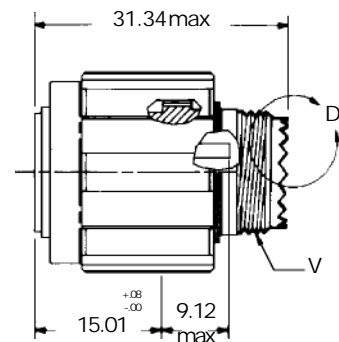

TV06R, CTV06, BS-C6176 D38999/26 JN1034C

Straight plug

- * TV06RW-... Olive Drab Aluminium
- * TVS06RF-... Electroless Nickel Aluminium
- * TVS06RB-... Marine Aluminium Bronze
- * TVS06RS-... Electroless Nickel Stainless Steel
- * TVS06RK-... Firewall Stainless Steel
- * CTV06RW-... Olive Drab Composite
- * CTVS06RF Electroless Nickel Composite
- * BS9520 G0003 C6176... BS Specification
- * D38999/26-... Mil Specification
- * JN1034C... Olive drab Aluminium

- * TVS06RB-... (W88) Marine Aluminium Bronze
- * CECC75-201-002A-... Marine Aluminium Bronze

* To complete order number, see "how to order" pages

Shell Size	MS Shell Size Code	C Dia Max	B Thread 0.1P.0.3L.TS.2B Code	Q Max	V Thread Metric
9	A	21.1	.6250	21.82	M12X1.6g
11	B	23.8	.7500	24.62	M15X1.6g
13	C	28.2	.8750	28.98	M18X1.6g
15	D	31.4	1.0000	32.16	M22X1.6g
17	E	36.5	1.1875	35.33	M25X1.6g
19	F	39.3	1.2500	38.10	M28X1.6g
21	G	42.5	1.3750	41.28	M31X1.6g
23	H	45.3	1.5000	44.45	M34X1.6g
25	J	48.4	1.6250	47.63	M37X1.6g

All dimensions for reference only