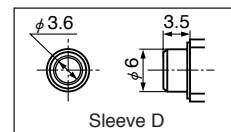

HSJ0942-01-1110

h = 8 mm

Sleeve	Stopper	Switching Mode	HSJ0942-01-1110	HSJ0942-01-1120	HSJ0942-01-1130	HSJ0942-01-1140	HSJ0942-01-1150	HSJ0942-01-1160
D	Without	Shorted						

Hole Layout
(Bottom View)

HSJ0947-01-1010