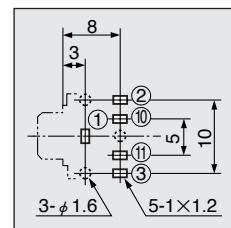

HSJ0942-01-1110

h = 8 mm

Sleeve	Stopper	Switching Mode	HSJ0942-01-1110	HSJ0942-01-1120	HSJ0942-01-1130	HSJ0942-01-1140	HSJ0942-01-1150	HSJ0942-01-1160
D	Without	Shorted						

Hole Layout
(Bottom View)

HSJ0947-01-1010

h = 8 mm

Sleeve	Stopper	Switching Mode	HSJ0947-01-1010	HSJ0947-01-1020	HSJ0947-01-1030	HSJ0947-01-1040	HSJ0947-01-1050	HSJ0947-01-1060
E	With	Shorted						
E	Without	Shorted						

Hole Layout
(Bottom View)

HSJ0948-01-1010

h = 8 mm

Sleeve	Stopper	Switching Mode	HSJ0948-01-1010	HSJ0948-01-1020	HSJ0948-01-1030	HSJ0948-01-1040	HSJ0948-01-1050	HSJ0948-01-1060
E	With	Shorted						
E	Without	Shorted						

Hole Layout
(Bottom View)