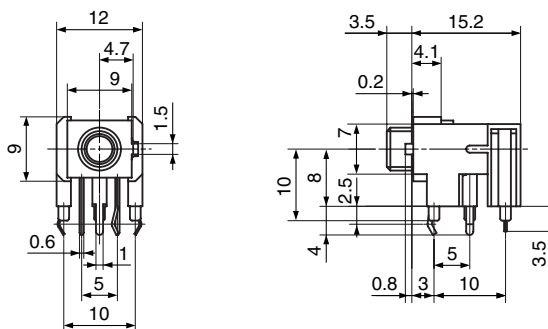

HSJ0942-01-1110

h = 8 mm

Sleeve	Stopper	Switching Mode	HSJ0942-01-1110	HSJ0942-01-1120	HSJ0942-01-1130	HSJ0942-01-1140	HSJ0942-01-1150	HSJ0942-01-1160
D	Without	Shorted						

Hole Layout
(Bottom View)

HSJ0947-01-1010

h = 8 mm

Sleeve	Stopper	Switching Mode	HSJ0947-01-1010	HSJ0947-01-1020	HSJ0947-01-1030	HSJ0947-01-1040	HSJ0947-01-1050	HSJ0947-01-1060
E	With	Shorted						
E	Without	Shorted						

Hole Layout
(Bottom View)

HSJ0948-01-1010

h = 8 mm

Sleeve	Stopper	Switching Mode	HSJ0948-01-1010	HSJ0948-01-1020	HSJ0948-01-1030	HSJ0948-01-1040	HSJ0948-01-1050	HSJ0948-01-1060
E	With	Shorted						
E	Without	Shorted						

Hole Layout
(Bottom View)