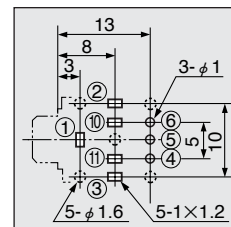

HSJ0942-01-1110

h = 8 mm

Sleeve	Stopper	Switching Mode	HSJ0942-01-1110	HSJ0942-01-1120	HSJ0942-01-1130	HSJ0942-01-1140	HSJ0942-01-1150	HSJ0942-01-1160
D	Without	Shorted						

Hole Layout
(Bottom View)

HSJ0947-01-1010

h = 8 mm

Sleeve	Stopper	Switching Mode	HSJ0947-01-1010	HSJ0947-01-1020	HSJ0947-01-1030	HSJ0947-01-1040	HSJ0947-01-1050	HSJ0947-01-1060
E	With	Shorted						
E	Without	Shorted						

Hole Layout
(Bottom View)

HSJ0948-01-1010

h = 8 mm

Sleeve	Stopper	Switching Mode	HSJ0948-01-1010	HSJ0948-01-1020	HSJ0948-01-1030	HSJ0948-01-1040	HSJ0948-01-1050	HSJ0948-01-1060
E	With	Shorted						
E	Without	Shorted						

Hole Layout
(Bottom View)