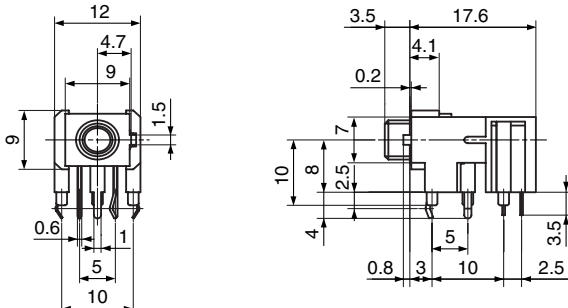

h = 8 mm

Sleeve	Stopper	Switching Mode	HSJ0947-01-1010	HSJ0947-01-1020	HSJ0947-01-1030	HSJ0947-01-1040	HSJ0947-01-1050	HSJ0947-01-1060
E	With	Shorted						
E	Without	Shorted						

Hole Layout
(Bottom View)

HSJ0948-01-1010

h = 8 mm

Sleeve	Stopper	Switching Mode	HSJ0948-01-1010	HSJ0948-01-1020	HSJ0948-01-1030	HSJ0948-01-1040	HSJ0948-01-1050	HSJ0948-01-1060
E	With	Shorted						
E	Without	Shorted						

Hole Layout
(Bottom View)