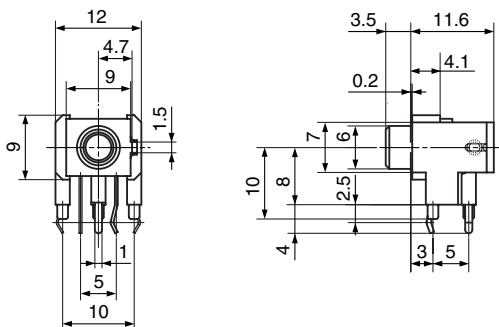

HSJ0942-01-1110

h = 8 mm

Sleeve	Stopper	Switching Mode	HSJ0942-01-1110	HSJ0942-01-1120	HSJ0942-01-1130	HSJ0942-01-1140	HSJ0942-01-1150	HSJ0942-01-1160
D	Without	Shorted						

Hole Layout
(Bottom View)

HSJ0947-01-1010

h = 8 mm

Sleeve	Stopper	Switching Mode	HSJ0947-01-1010	HSJ0947-01-1020	HSJ0947-01-1030	HSJ0947-01-1040	HSJ0947-01-1050	HSJ0947-01-1060
E	With	Shorted						
E	Without	Shorted						

Hole Layout
(Bottom View)

HSJ0948-01-1010

h = 8 mm

Sleeve	Stopper	Switching Mode	HSJ0948-01-1010	HSJ0948-01-1020	HSJ0948-01-1030	HSJ0948-01-1040	HSJ0948-01-1050	HSJ0948-01-1060
E	With	Shorted						
E	Without	Shorted						

Hole Layout
(Bottom View)