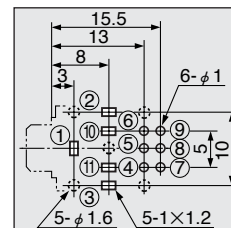

h = 8 mm

Sleeve	Stopper	Switching Mode	HSJ0947-01-1010	HSJ0947-01-1020	HSJ0947-01-1030	HSJ0947-01-1040	HSJ0947-01-1050	HSJ0947-01-1060
E	With	Shorted						
E	Without	Shorted						

Hole Layout
(Bottom View)

HSJ0948-01-1010

h = 8 mm

Sleeve	Stopper	Switching Mode	HSJ0948-01-1010	HSJ0948-01-1020	HSJ0948-01-1030	HSJ0948-01-1040	HSJ0948-01-1050	HSJ0948-01-1060
E	With	Shorted						
E	Without	Shorted						

Hole Layout
(Bottom View)