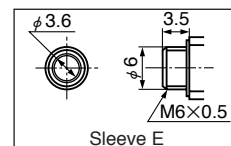

HSJ0942-01-1110

h = 8 mm

Sleeve	Stopper	Switching Mode	HSJ0942-01-1110	HSJ0942-01-1120	HSJ0942-01-1130	HSJ0942-01-1140	HSJ0942-01-1150	HSJ0942-01-1160
D	Without	Shorted						

Hole Layout
(Bottom View)

HSJ0947-01-1010

h = 8 mm

Sleeve	Stopper	Switching Mode	HSJ0947-01-1010	HSJ0947-01-1020	HSJ0947-01-1030	HSJ0947-01-1040	HSJ0947-01-1050	HSJ0947-01-1060
E	With	Shorted						
E	Without	Shorted						

Hole Layout
(Bottom View)