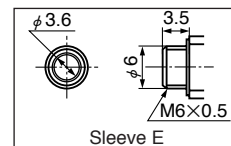

HSJ0948-01-1010

h = 8 mm

Sleeve	Stopper	Switching Mode	HSJ0948-01-1010	HSJ0948-01-1020	HSJ0948-01-1030	HSJ0948-01-1040	HSJ0948-01-1050	HSJ0948-01-1060
E	With	Shorted						
E	Without	Shorted						

Hole Layout
(Bottom View)