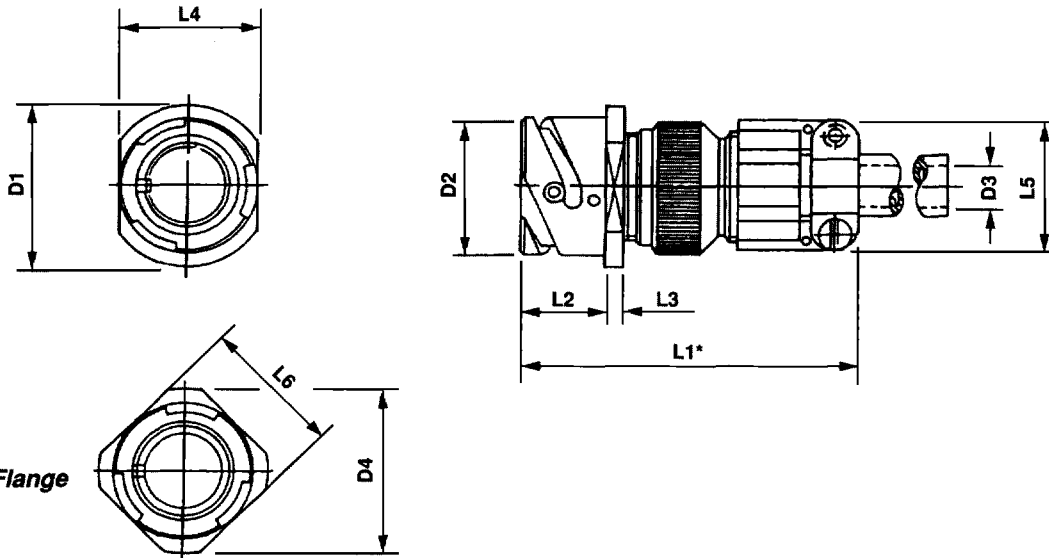

INLINE RECEPTACLE.

CIR 01AF / 01F

CIR 01AF

*With cable clamp.
Wire sealing grommet
not included.
Non-environment proof.*

CIR 01F

*With wire sealing grommet
and cable clamp.
For use with
individual wires.
Environment proof.*

**Dimension L1* will vary from the values indicated with escalating or de-escalating backshells and some special insert configurations. Verify with our Customer Service department.*

DIMENSIONS ARE IN MM.

	D1	D2	D3	D4	L1*	L2	L3	L4	L5	L6
SHELL		+0.0				+0.4				
SIZE	MAX.	-0.15	MAX.	MAX.	MAX.	-0.0	±0.2	±0.2	MAX.	±0.2
10SL	22.4	18.2	5.58	25.2	64	14.2	2.8	18.2	22.7	20.6
14S	28.8	24.6	7.92	29.8	69	14.2	3.2	24.6	27.5	25.4
16S	31.6	27.4	11.09	32.3	71	14.2	3.2	27.4	30	28.6
16	31.6	27.4	11.09	32.3	82	19	3.2	27.4	30	28.6
18	35.0	30.8	14.27	34.8	82	19	4	30.8	33	31.7
20	38.1	34.2	15.87	37.8	82	19	4	34.2	37.5	34.9
22	41.1	37.4	15.87	41.1	83	19	4	37.4	37.5	38.1
24	44.6	40.9	19.05	44.6	87	20.6	4	40.9	43.3	41.3
28	50.9	46.7	19.05	50.9	93	20.6	4	46.7	43.3	47.6
32	57.1	53.4	23.79	57.1	99	22.2	4	53.4	51.7	54
36	63.6	59.6	31.75	63.6	100	22.2	4	59.6	58	60.6
40	69.7	65.5	34.92	70	128	22.2	4	65.5	65.5	66.5