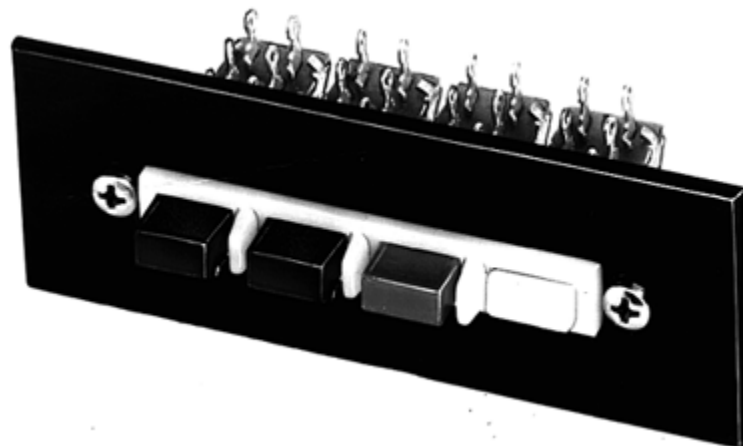

Switchcraft®

[Previous Page](#) | [Return to Index](#) | [Next Page](#)

MULTIPLE STATION SWITCHES DW MULTI-SWITCH SERIES 65000

[click here to download a schematic drawing](#)

(you will need to have Adobe Acrobat installed on your system to do this)

Available with up to 18 non-illuminated stations in a single row. Maximum switching per station is 4-C (4PDT). Contacts are rated: 3A, AC, 0.5A DC, 125V, non-inductive load. Integral black button is supplied with each station. Switches mount with #6 screws and nut (not furnished). Contact Switchcraft for special assemblies, with ganged assemblies, solenoid release, PC or wire-wrapping terminals, or escutcheon modules.

Part Numbers / 2-C PER STATION*

Interlock with Lock-Out	Non-Lock	Push-Lock/ Push-Release	Number of Stations**
65021K206	65022206***	65027206***	2
65041K206	65042206***	65047206***	4
65061K206	65062206***	65067206***	6
65081K206	65082206***	65087206***	8
65101K206	65102206***	65107206***	10
65121K206	65122206***	65127206***	12