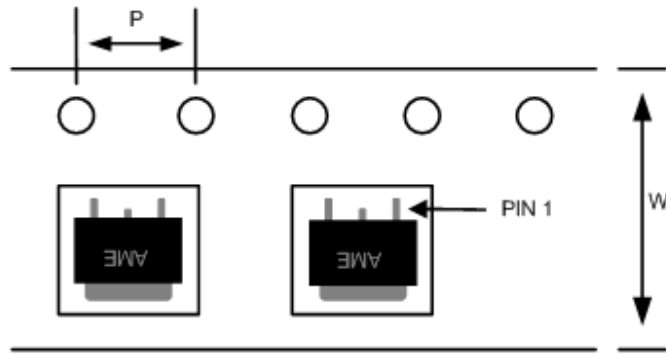

TO-252

Carrier Tape, Number of Components Per Reel and Reel Size

Package	Carrier Width (W)	Pitch (P)	Part Per Full Reel	Reel Size
TO-252	16.0±0.1 mm	4.0±0.1 mm	2500pcs	330±1 mm