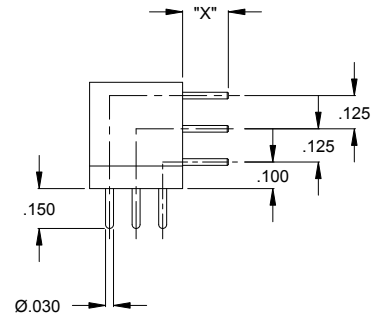

.100 SERIES 3 ROW RIGHT ANGLE PLUG

| No. of Cnt's | Dimensions | | | | | | |
|--------------|------------|-------|-------|-------|-------|------|------|
| | "A" | "B" | "C" | "D" | "E" | "F" | "G" |
| 050 | 2.500 | 1.800 | 1.600 | 2.250 | 2.000 | .175 | .350 |
| 062 | 2.900 | 2.200 | 2.000 | 2.650 | 2.400 | " | " |
| 080 | 3.500 | 2.800 | 2.600 | 3.250 | 3.000 | " | " |
| 092 | 3.900 | 3.200 | 3.000 | 3.650 | 3.400 | " | " |
| 104 | 4.300 | 3.600 | 3.400 | 4.050 | 3.800 | " | " |
| 122 | 4.900 | 4.200 | 4.000 | 4.650 | 4.400 | .200 | .400 |

FLR - AS SHOWN WITH MTG EARS
 FLR - WITHOUT MTG EARS (VARIATION 55)

MATING CONNECTORS:

FMR, FTM, FTN

.100 SERIES 3 ROW RIGHT ANGLE PLUG

M55302 / 138

| Dimensions | | | | | |
|--------------|-------|-------|-------|-------|-------|
| No. of Cnt's | "A" | "B" | "C" | "D" | "E" |
| 160 | 6.400 | 2.850 | 2.600 | 3.075 | 5.900 |
| 208 | 8.000 | 3.650 | 3.400 | 3.875 | 7.500 |

MATING CONNECTORS:

FLR - AS SHOWN WITH MTG EARS
 FLR - WITHOUT MTG EARS (VARIATION 55)

FMR, FTM, FTN