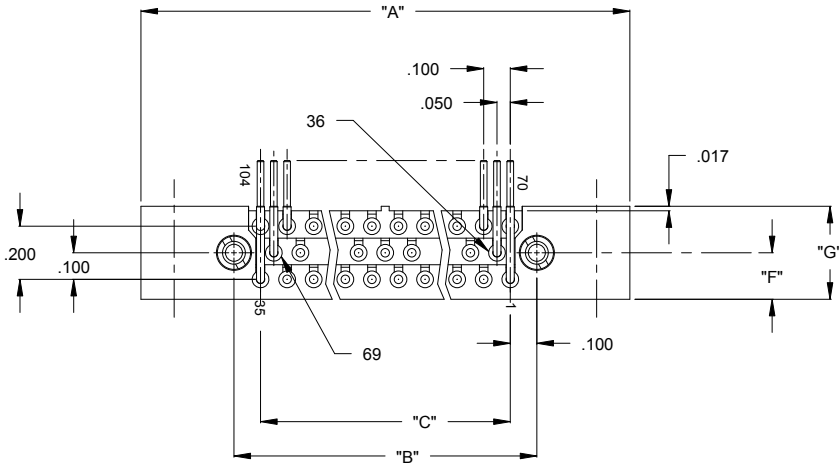

.100 SERIES 3 ROW RIGHT ANGLE PLUG

| No. of Cnt's | Dimensions | | | | | | |
|--------------|------------|-------|-------|-------|-------|------|------|
| | "A" | "B" | "C" | "D" | "E" | "F" | "G" |
| 050 | 2.500 | 1.800 | 1.600 | 2.250 | 2.000 | .175 | .350 |
| 062 | 2.900 | 2.200 | 2.000 | 2.650 | 2.400 | " | " |
| 080 | 3.500 | 2.800 | 2.600 | 3.250 | 3.000 | " | " |
| 092 | 3.900 | 3.200 | 3.000 | 3.650 | 3.400 | " | " |
| 104 | 4.300 | 3.600 | 3.400 | 4.050 | 3.800 | " | " |
| 122 | 4.900 | 4.200 | 4.000 | 4.650 | 4.400 | .200 | .400 |

FLR - AS SHOWN WITH MTG EARS
 FLR - WITHOUT MTG EARS (VARIATION 55)

MATING CONNECTORS:

FMR, FTM, FTN

.100 SERIES 3 ROW RIGHT ANGLE PLUG

M55302 / 138

| Dimensions | | | | | |
|--------------|-------|-------|-------|-------|-------|
| No. of Cnt's | "A" | "B" | "C" | "D" | "E" |
| 160 | 6.400 | 2.850 | 2.600 | 3.075 | 5.900 |
| 208 | 8.000 | 3.650 | 3.400 | 3.875 | 7.500 |

MATING CONNECTORS:

FLR - AS SHOWN WITH MTG EARS
 FLR - WITHOUT MTG EARS (VARIATION 55)

FMR, FTM, FTN