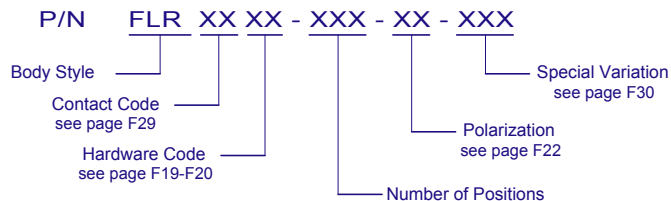

FLR - AS SHOWN WITH MTG EARS
 FLR - WITHOUT MTG EARS (VARIATION 55)

MATING CONNECTORS:

FMR, FTM, FTN

.100 SERIES 3 ROW RIGHT ANGLE PLUG

M55302 / 138

| Dimensions | | | | | |
|--------------|-------|-------|-------|-------|-------|
| No. of Cnt's | "A" | "B" | "C" | "D" | "E" |
| 160 | 6.400 | 2.850 | 2.600 | 3.075 | 5.900 |
| 208 | 8.000 | 3.650 | 3.400 | 3.875 | 7.500 |