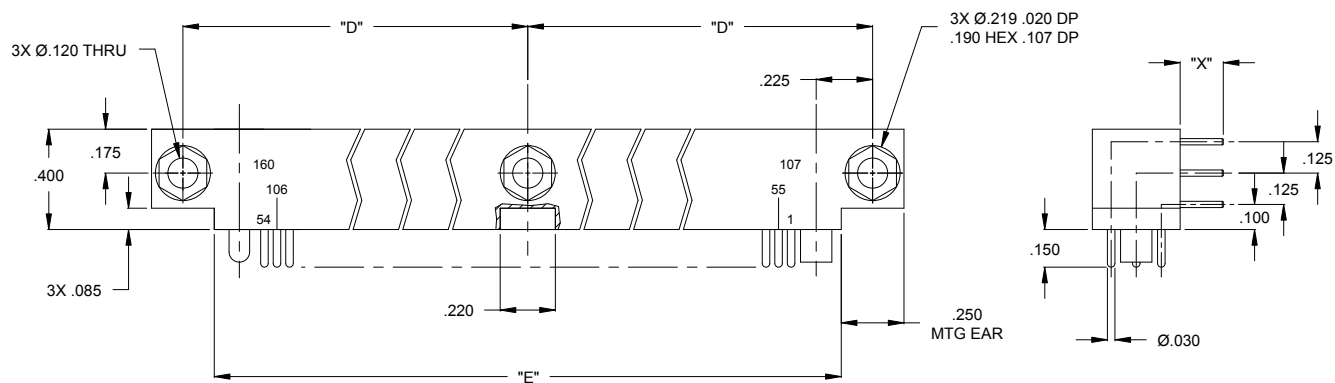

.100 SERIES 3 ROW RIGHT ANGLE PLUG

| No. of Cnt's | Dimensions | | | | | | |
|--------------|------------|-------|-------|-------|-------|------|------|
| | "A" | "B" | "C" | "D" | "E" | "F" | "G" |
| 050 | 2.500 | 1.800 | 1.600 | 2.250 | 2.000 | .175 | .350 |
| 062 | 2.900 | 2.200 | 2.000 | 2.650 | 2.400 | " | " |
| 080 | 3.500 | 2.800 | 2.600 | 3.250 | 3.000 | " | " |
| 092 | 3.900 | 3.200 | 3.000 | 3.650 | 3.400 | " | " |
| 104 | 4.300 | 3.600 | 3.400 | 4.050 | 3.800 | " | " |
| 122 | 4.900 | 4.200 | 4.000 | 4.650 | 4.400 | .200 | .400 |

FLR - AS SHOWN WITH MTG EARS
 FLR - WITHOUT MTG EARS (VARIATION 55)

MATING CONNECTORS:

FMR, FTM, FTN

.100 SERIES 3 ROW RIGHT ANGLE PLUG

M55302 / 138

| Dimensions | | | | | |
|--------------|-------|-------|-------|-------|-------|
| No. of Cnt's | "A" | "B" | "C" | "D" | "E" |
| 160 | 6.400 | 2.850 | 2.600 | 3.075 | 5.900 |
| 208 | 8.000 | 3.650 | 3.400 | 3.875 | 7.500 |

MATING CONNECTORS:

FLR - AS SHOWN WITH MTG EARS
 FLR - WITHOUT MTG EARS (VARIATION 55)

FMR, FTM, FTN