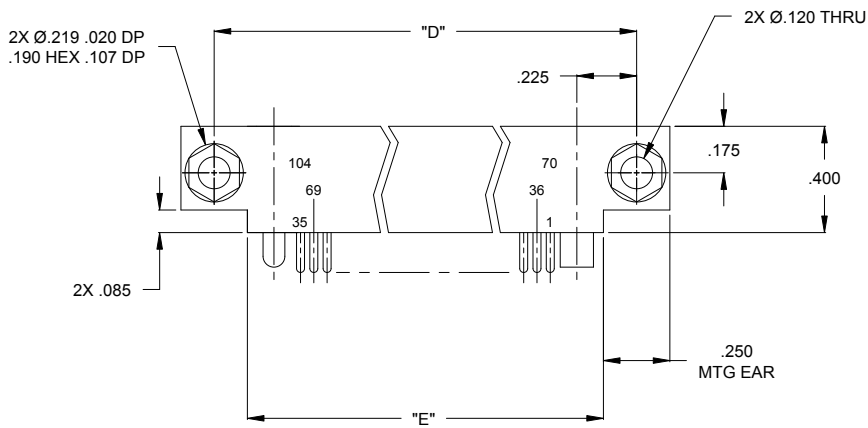

.100 SERIES 3 ROW RIGHT ANGLE PLUG

| No. of Cnt's | Dimensions | | | | | | |
|--------------|------------|-------|-------|-------|-------|------|------|
| | "A" | "B" | "C" | "D" | "E" | "F" | "G" |
| 050 | 2.500 | 1.800 | 1.600 | 2.250 | 2.000 | .175 | .350 |
| 062 | 2.900 | 2.200 | 2.000 | 2.650 | 2.400 | " | " |
| 080 | 3.500 | 2.800 | 2.600 | 3.250 | 3.000 | " | " |
| 092 | 3.900 | 3.200 | 3.000 | 3.650 | 3.400 | " | " |
| 104 | 4.300 | 3.600 | 3.400 | 4.050 | 3.800 | " | " |
| 122 | 4.900 | 4.200 | 4.000 | 4.650 | 4.400 | .200 | .400 |

FLR - AS SHOWN WITH MTG EARS
 FLR - WITHOUT MTG EARS (VARIATION 55)

MATING CONNECTORS:

FMR, FTM, FTN

.100 SERIES 3 ROW RIGHT ANGLE PLUG

M55302 / 138

| Dimensions | | | | | |
|--------------|-------|-------|-------|-------|-------|
| No. of Cnt's | "A" | "B" | "C" | "D" | "E" |
| 160 | 6.400 | 2.850 | 2.600 | 3.075 | 5.900 |
| 208 | 8.000 | 3.650 | 3.400 | 3.875 | 7.500 |