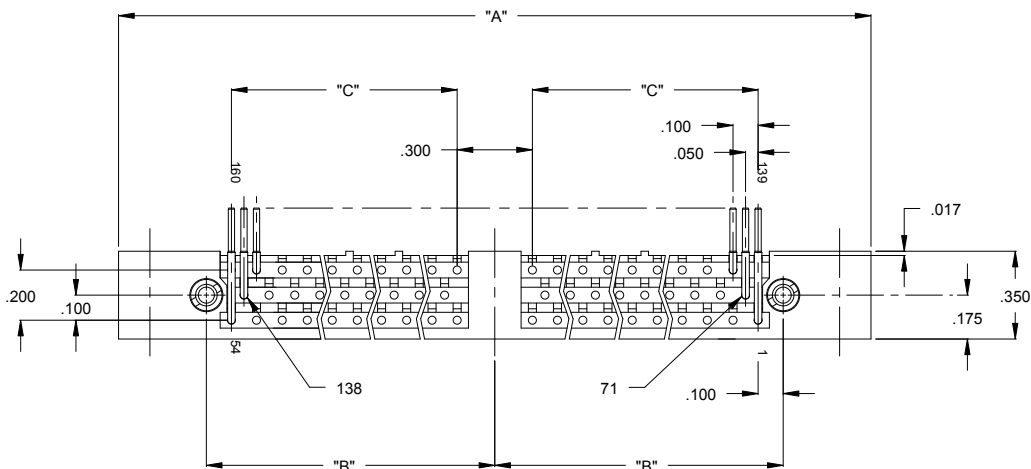

.100 SERIES 3 ROW RIGHT ANGLE PLUG

| No. of Cnt's | Dimensions | | | | | | |
|--------------|------------|-------|-------|-------|-------|------|------|
| | "A" | "B" | "C" | "D" | "E" | "F" | "G" |
| 050 | 2.500 | 1.800 | 1.600 | 2.250 | 2.000 | .175 | .350 |
| 062 | 2.900 | 2.200 | 2.000 | 2.650 | 2.400 | " | " |
| 080 | 3.500 | 2.800 | 2.600 | 3.250 | 3.000 | " | " |
| 092 | 3.900 | 3.200 | 3.000 | 3.650 | 3.400 | " | " |
| 104 | 4.300 | 3.600 | 3.400 | 4.050 | 3.800 | " | " |
| 122 | 4.900 | 4.200 | 4.000 | 4.650 | 4.400 | .200 | .400 |

FLR - AS SHOWN WITH MTG EARS
 FLR - WITHOUT MTG EARS (VARIATION 55)

MATING CONNECTORS:

FMR, FTM, FTN

.100 SERIES 3 ROW RIGHT ANGLE PLUG

M55302 / 138

| Dimensions | | | | | |
|--------------|-------|-------|-------|-------|-------|
| No. of Cnt's | "A" | "B" | "C" | "D" | "E" |
| 160 | 6.400 | 2.850 | 2.600 | 3.075 | 5.900 |
| 208 | 8.000 | 3.650 | 3.400 | 3.875 | 7.500 |

MATING CONNECTORS:

FLR - AS SHOWN WITH MTG EARS
 FLR - WITHOUT MTG EARS (VARIATION 55)

FMR, FTM, FTN