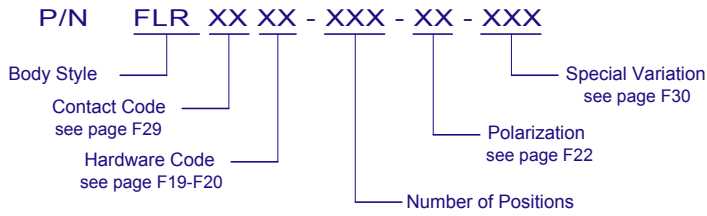

.100 SERIES 3 ROW RIGHT ANGLE PLUG

| No. of Cnt's | Dimensions | | | | | | |
|--------------|------------|-------|-------|-------|-------|------|------|
| | "A" | "B" | "C" | "D" | "E" | "F" | "G" |
| 050 | 2.500 | 1.800 | 1.600 | 2.250 | 2.000 | .175 | .350 |
| 062 | 2.900 | 2.200 | 2.000 | 2.650 | 2.400 | " | " |
| 080 | 3.500 | 2.800 | 2.600 | 3.250 | 3.000 | " | " |
| 092 | 3.900 | 3.200 | 3.000 | 3.650 | 3.400 | " | " |
| 104 | 4.300 | 3.600 | 3.400 | 4.050 | 3.800 | " | " |
| 122 | 4.900 | 4.200 | 4.000 | 4.650 | 4.400 | .200 | .400 |

FLR - AS SHOWN WITH MTG EARS
 FLR - WITHOUT MTG EARS (VARIATION 55)

MATING CONNECTORS:

FMR, FTM, FTN

.100 SERIES 3 ROW RIGHT ANGLE PLUG

M55302 / 138

| Dimensions | | | | | |
|--------------|-------|-------|-------|-------|-------|
| No. of Cnt's | "A" | "B" | "C" | "D" | "E" |
| 160 | 6.400 | 2.850 | 2.600 | 3.075 | 5.900 |
| 208 | 8.000 | 3.650 | 3.400 | 3.875 | 7.500 |