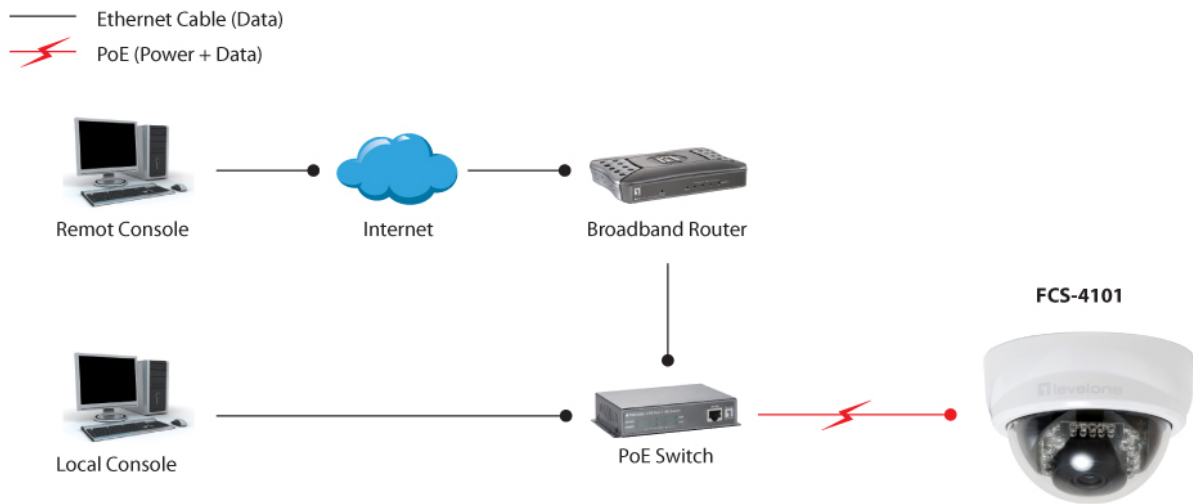

CE, FCC

Deployment:

Desktop/Ceiling Mount

Operation Systems:

Microsoft Windows 7/Vista/XP

Viewing System Requirements:

Browser: Internet Explorer 6.x or above, Firefox, Chrome, Safari

Cell phone: 3GPP player

Real Player: 10.5 or above

Quick Time 6.5 or above

Diagram

Order Information

FCS-4101

Package Contents

Power Adapter

Mounting Kit

Screw Kit

Quick Installation Guide

Resource CD (User Manual, Utility, 64-CH Monitoring Software)

No liability or responsibility for any errors or omissions in the content.
Specifications are subject to change without notice.