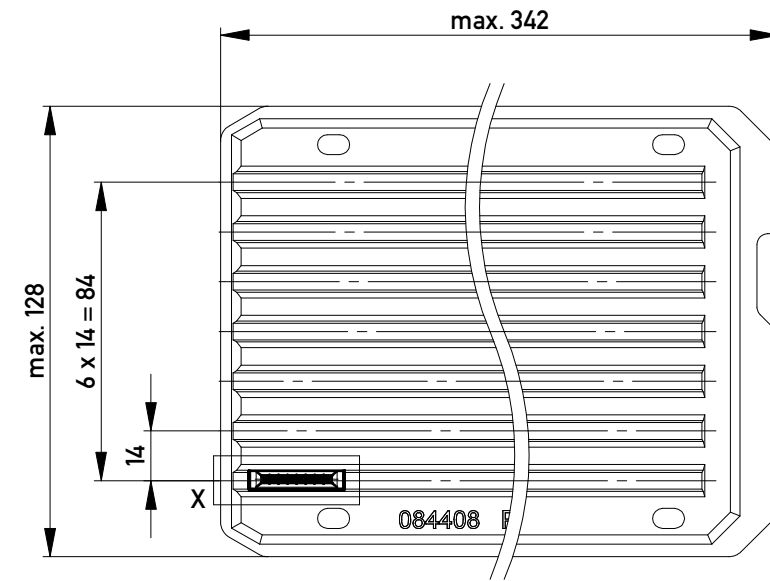

Abdeckung vorverrastet
cover loose mounted

Abdeckung verpresst
cover pressed on

Verpackt in Tray - tray packaging
Verpackungseinheit 77 Stück - packaging unit 77

Einzelheit X
detail X

Information: Codierung schwarz - Coding black	Tolerances  All Dimensions in mm	Scale	3:1
		Designation F 2,54 SRC-A, 8-polig	
All rights reserved. Only for Information. To ensure that this is the latest version of this drawing, please contact one of the ERNI companies before using.	Subject to modification without prior notice. Drawing will not be updated.	 www.ERNI.com	
		b Index	25.02.2014 Date
		Class	SRCBUG