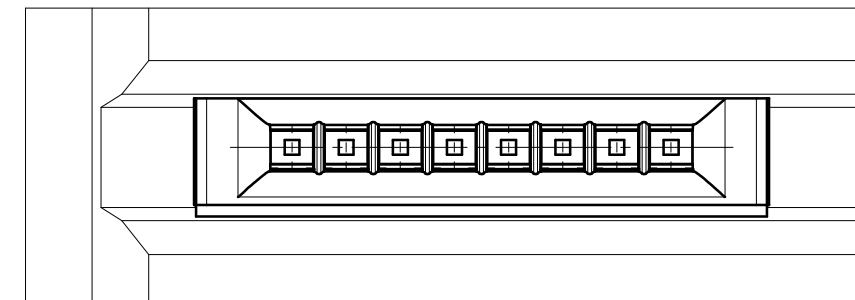

Abdeckung vorverrastet
cover loose mounted

Abdeckung verpresst
cover pressed on

Verpackt in Tray - tray packaging
Verpackungseinheit 77 Stück - packaging unit 77

Einzelheit X
detail X

Information: Codierung schwarz - Coding black	Tolerances  All Dimensions in mm	Scale	3:1
		Designation F 2,54 SRC-A, 8-polig	
All rights reserved. Only for Information. To ensure that this is the latest version of this drawing, please contact one of the ERNI companies before using.	Subject to modification without prior notice. Drawing will not be updated.	 www.ERNI.com	
		b Index	25.02.2014 Date
		Class	SRCBUG