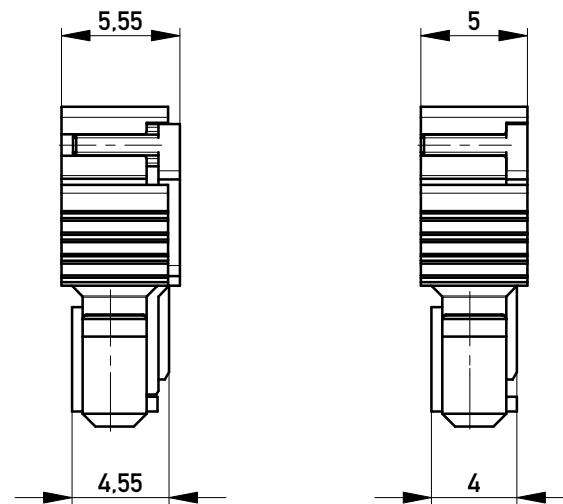

Abdeckung vorverrastet
cover loose mounted

Abdeckung verpresst
cover pressed on

Verpackt in Tray - tray packaging
Verpackungseinheit 77 Stück - packaging unit 77

Einzelheit X
detail X

Information: Codierung schwarz - Coding black	Tolerances  All Dimensions in mm	Scale	3:1
		Designation F 2,54 SRC-A, 8-polig	
All rights reserved. Only for Information. To ensure that this is the latest version of this drawing, please contact one of the ERNI companies before using.	Subject to modification without prior notice. Drawing will not be updated.	 www.ERNI.com	
		b Index	25.02.2014 Date
		Class	SRCBUG