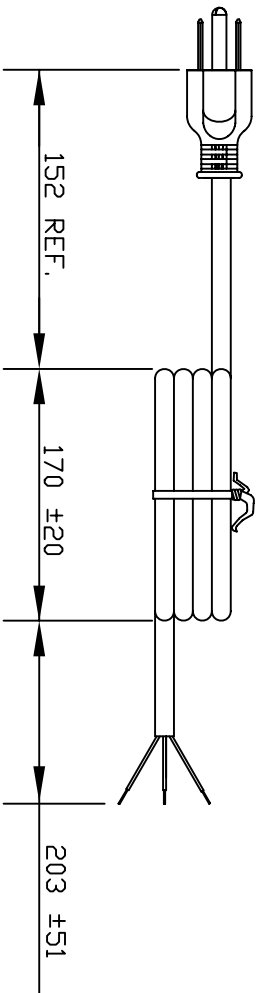

1. NOTES:
1) CORDAGE: 18/3 SVT, 105°C, BLACK
  2) APPROVALS: (UL) (CSA)
  3) RATING: 10 AMP/125 VOLTS
  4) FLAME RATING: FT2
  5) PACKAGING: 120 PIECES/CARTON
  6) ALL DIMENSIONS IN MILLIMETERS.

REV	DESCRIPTION	DATE
2	REVISED TO SHOW CHINA MANUFACTURED CORD	11/26/07
1	C.U.D - NEW RELEASE	08/24/07

SCALE:	ECD:	ITEM DESCRIPTION
NOT TO SCALE	N/A	CORSET - NORTH AMERICAN POWER SUPPLY CORD (67")

TOLERANCE UNLESS OTHERWISE SPECIFIED	APPROVED	DRAWN BY	DATE:
.XXX ± .005 .XX ± .02 .X ± .03 FRACT. ± 1/32° ANGULAR ± 1/2°	STC	CLR	08/24/07

CUD

FORM IN71-07 REV.A

- ☒ Indianapolis, IN
- ☐ Conover, N.C.
- ☐ Freemont, CA
- ☐ Aguascalientes, MX
- ☐ Tijuana, Mexico
- ☐ Hermosillo, MX
- ☐ Clinton, AR
- ☐ Kanata, Canada

MATERIAL:
PLUG: PVC, BLACK
JACKET: PVC, BLACK
ROHS COMPLIANT

FINISH:
JACKET: SMOOTH

PART NO.	DATE:
17747 10 B1	08/24/07