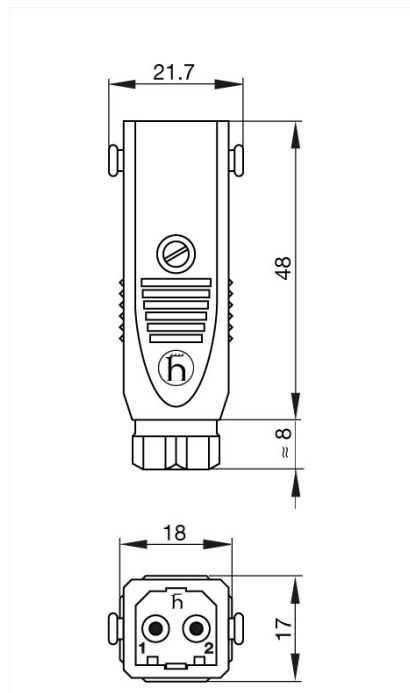

## STAS 2 grau/grey

Industrial Connectors:Rectangular connectors ST-series:Cable plug

### Product description

Description	Cable plug without strain relief
Type	STAS 2 grau/grey
Order No.	930 620-106
Type of contact	male
Number of contacts	2 + PE
Cable gland	PG 7
Cable diameter	4 mm to 6.5 mm
Conductor size	max. 1.5 mm <sup>2</sup>
Housing Color	grey
Contact bearer color	black

### Technical data

Pin dimensions	2 mm
Rated voltage	AC/DC 250 V
Rated current	DC 10 A / AC 16 A
Contact resistance	$\leq 5$ mOhm
Type of termination	screw