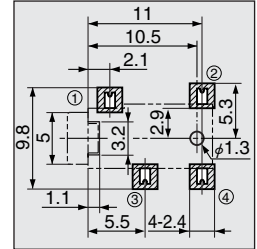

Unit: mm

HSJ1828-011020

$h=1.85\text{ mm}$

Pad Layout
(Top View)

Schematic	
Housing Color	
Black	HSJ1828-011020
Red	HSJ1828-011021

HSJ1765-011070

$h=2.1\text{ mm}$

Pad Layout
(Top View)

Schematic	
Housing Color	
Black	HSJ1765-011070
Yellow	HSJ1765-011075

HSJ2077-019670

$h=2.1\text{ mm}$

Pad Layout
(Top View)

Schematic	
Housing Color	
Black	HSJ2077-019670
Yellow	HSJ2077-019675