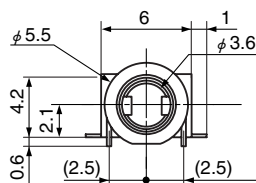

Unit: mm

HSJ1828-011020

$h=1.85\text{ mm}$

Pad Layout
(Top View)

Schematic	
Housing Color	
Black	HSJ1828-011020
Red	HSJ1828-011021

HSJ1765-011070

$h=2.1\text{ mm}$

Pad Layout
(Top View)

Schematic	
Housing Color	
Black	HSJ1765-011070
Yellow	HSJ1765-011075

HSJ2077-019670

$h=2.1\text{ mm}$

Pad Layout
(Top View)

Schematic	
Housing Color	
Black	HSJ2077-019670
Yellow	HSJ2077-019675