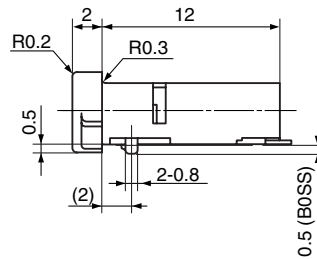

Unit: mm

HSJ1828-011020

$h=1.85\text{ mm}$

Pad Layout
(Top View)

Schematic	
Housing Color	
Black	HSJ1828-011020
Red	HSJ1828-011021

HSJ1765-011070

$h=2.1\text{ mm}$

Pad Layout
(Top View)

Schematic	
Housing Color	
Black	HSJ1765-011070
Yellow	HSJ1765-011075

HSJ2077-019670

$h=2.1\text{ mm}$

Pad Layout
(Top View)

Schematic	
Housing Color	
Black	HSJ2077-019670
Yellow	HSJ2077-019675