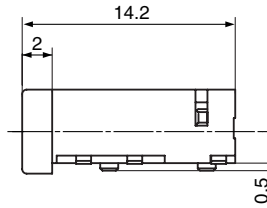

Unit: mm

HSJ1828-011020

$h=1.85\text{ mm}$

Pad Layout
(Top View)

Schematic	
Housing Color	
Black	HSJ1828-011020
Red	HSJ1828-011021

HSJ1765-011070

$h=2.1\text{ mm}$

Pad Layout
(Top View)

Schematic	
Housing Color	
Black	HSJ1765-011070
Yellow	HSJ1765-011075

HSJ2077-019670

$h=2.1\text{ mm}$

Pad Layout
(Top View)

Schematic	
Housing Color	
Black	HSJ2077-019670
Yellow	HSJ2077-019675