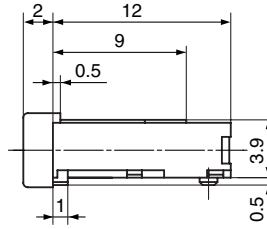

Unit: mm

HSJ1828-011020

$h=1.85\text{ mm}$

Pad Layout
(Top View)

Schematic	
Housing Color	
Black	HSJ1828-011020
Red	HSJ1828-011021

HSJ1765-011070

$h=2.1\text{ mm}$

Pad Layout
(Top View)

Schematic	
Housing Color	
Black	HSJ1765-011070
Yellow	HSJ1765-011075

HSJ2077-019670

$h=2.1\text{ mm}$

Pad Layout
(Top View)

Schematic	
Housing Color	
Black	HSJ2077-019670
Yellow	HSJ2077-019675