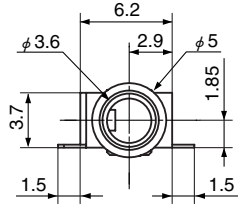

Unit: mm

HSJ1828-011020

$h=1.85\text{ mm}$

Pad Layout
(Top View)

Schematic	
Housing Color	
Black	HSJ1828-011020
Red	HSJ1828-011021

HSJ1765-011070

$h=2.1\text{ mm}$

Pad Layout
(Top View)

Schematic	
Housing Color	
Black	HSJ1765-011070
Yellow	HSJ1765-011075

HSJ2077-019670

$h=2.1\text{ mm}$

Pad Layout
(Top View)

Schematic	
Housing Color	
Black	HSJ2077-019670
Yellow	HSJ2077-019675