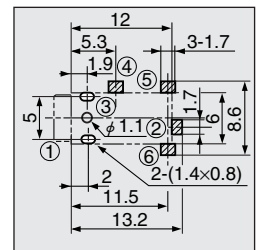

Unit: mm

HSJ1828-011020

$h=1.85\text{ mm}$

Pad Layout
(Top View)

Schematic	
Housing Color	
Black	HSJ1828-011020
Red	HSJ1828-011021

HSJ1765-011070

$h=2.1\text{ mm}$

Pad Layout
(Top View)

Schematic	
Housing Color	
Black	HSJ1765-011070
Yellow	HSJ1765-011075

HSJ2077-019670

$h=2.1\text{ mm}$

Pad Layout
(Top View)

Schematic	
Housing Color	
Black	HSJ2077-019670
Yellow	HSJ2077-019675