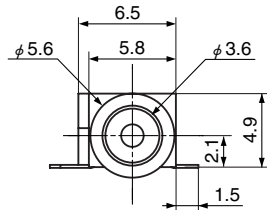

Unit: mm

HSJ1828-011020

$h=1.85\text{ mm}$

Pad Layout
(Top View)

Schematic	
Housing Color	
Black	HSJ1828-011020
Red	HSJ1828-011021

HSJ1765-011070

$h=2.1\text{ mm}$

Pad Layout
(Top View)

Schematic	
Housing Color	
Black	HSJ1765-011070
Yellow	HSJ1765-011075

HSJ2077-019670

$h=2.1\text{ mm}$

Pad Layout
(Top View)

Schematic	
Housing Color	
Black	HSJ2077-019670
Yellow	HSJ2077-019675