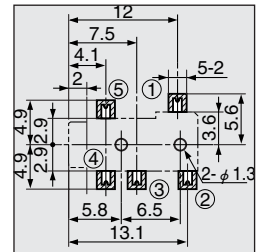

Unit: mm

HSJ1828-011020

$h=1.85\text{ mm}$

Pad Layout
(Top View)

Schematic	
Housing Color	
Black	HSJ1828-011020
Red	HSJ1828-011021

HSJ1765-011070

$h=2.1\text{ mm}$

Pad Layout
(Top View)

Schematic	
Housing Color	
Black	HSJ1765-011070
Yellow	HSJ1765-011075

HSJ2077-019670

$h=2.1\text{ mm}$

Pad Layout
(Top View)

Schematic	
Housing Color	
Black	HSJ2077-019670
Yellow	HSJ2077-019675