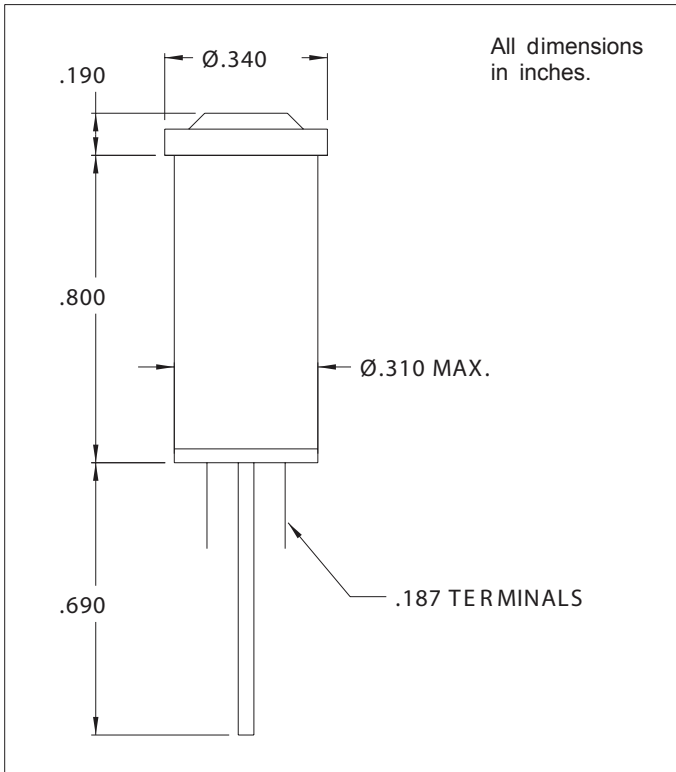

2195QA Series Non-Relampable Incandescent Indicator Lights

Description and Features

Mounting: Ø.310 MIN., supplied with push-on speednut SN1287.

Terminals: Quick-connect, tinned brass

Lens: Polycarbonate

Bezel: White nylon. For black finish add "X" after the series letter(s).

Housing: White Nylon

Lens Color	Incandescent	
	Model No. 12V	Model No. 28V
Red	2195QA1-12V	2195QA1-28V
Amber	2195QA3-12V	2195QA3-28V
White	2195QA4-12V	2195QA4-28V
Green	2195QA5-12V	2195QA5-28V
Lamp	#2162	#2187