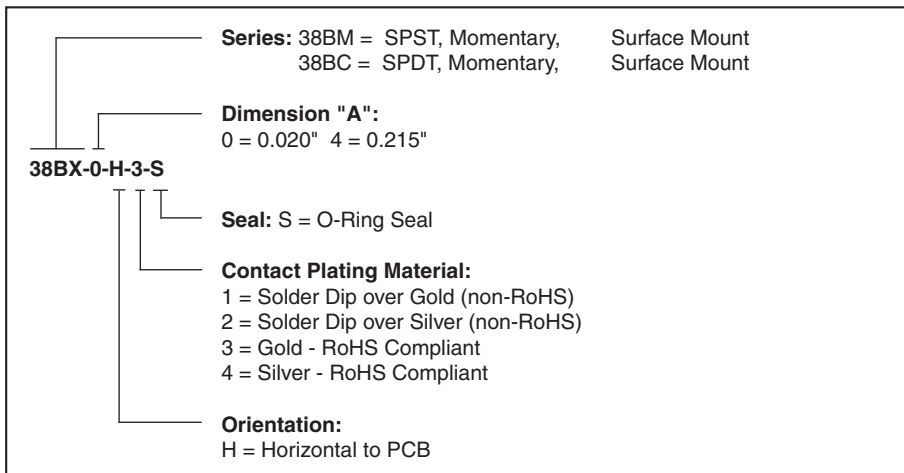

SERIES 38BM AND 38BC

Sub-Miniature Surface Mount

CIRCUITRY

TAPE AND REEL PACKAGING

ORDERING INFORMATION

Pushbutton Switches