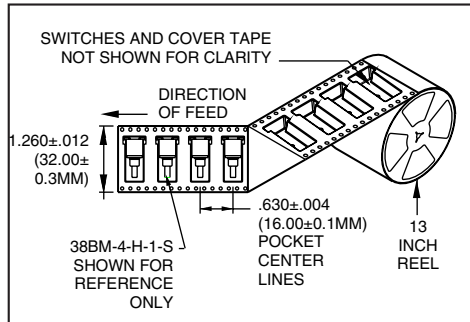

SERIES 38BM AND 38BC

Sub-Miniature Surface Mount

CIRCUITRY

TAPE AND REEL PACKAGING

ORDERING INFORMATION

Pushbutton Switches