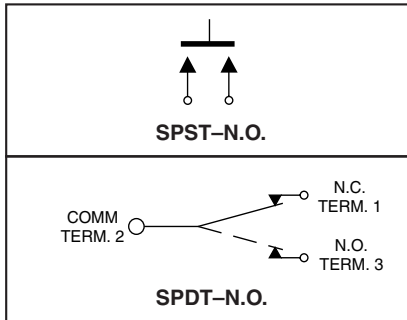

SERIES 38BM AND 38BC

Sub-Miniature Surface Mount

CIRCUITRY

TAPE AND REEL PACKAGING

ORDERING INFORMATION

Pushbutton Switches