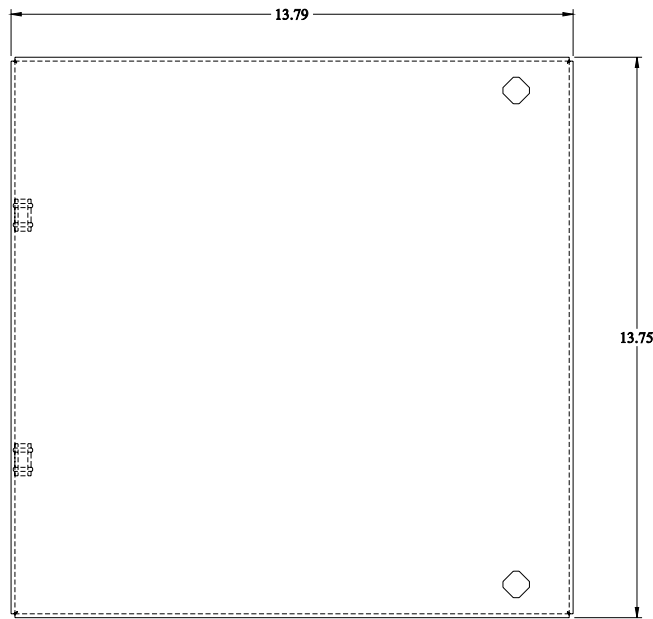

PART No. ESP1616

for more information visit
www.hammfg.com

Data subject to change without notice

Isometric drawing Not to Scale

SIDE VIEW

FRONT VIEW

BOTTOM VIEW

ISOMETRIC VIEW