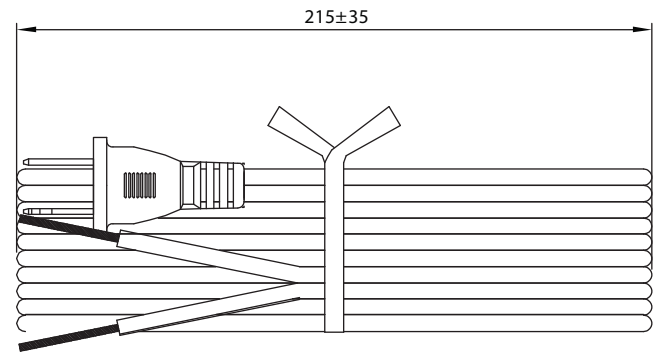

Material:

- E243711(UL) SPT-1 2 x 18AWG(0.824MM²) VW-1 60°C 300V - CSA 228191
- Jacket Color: Black

Electrical:

- 100% Open & Short Testing
- Insulation Resistance: 100MΩ (Min.)
- Voltage: 500V DC / 1 Min.

Unit: MM

Scale	1:1						Name	Item No. AK500-OE-12-9F-R
TOLERANCE					Drawn	11.27.11	Chappell	
X.X	±0.40				Approved			Title Power Cord - SPT-1/Open End, Polarized, Unshielded, 60°C, 9 Feet
X.XX	±0.25							Drawing No.
X.XXX	±0.15							rev00
Angle	±3°							
				Modification	Date	Name	Sheet	